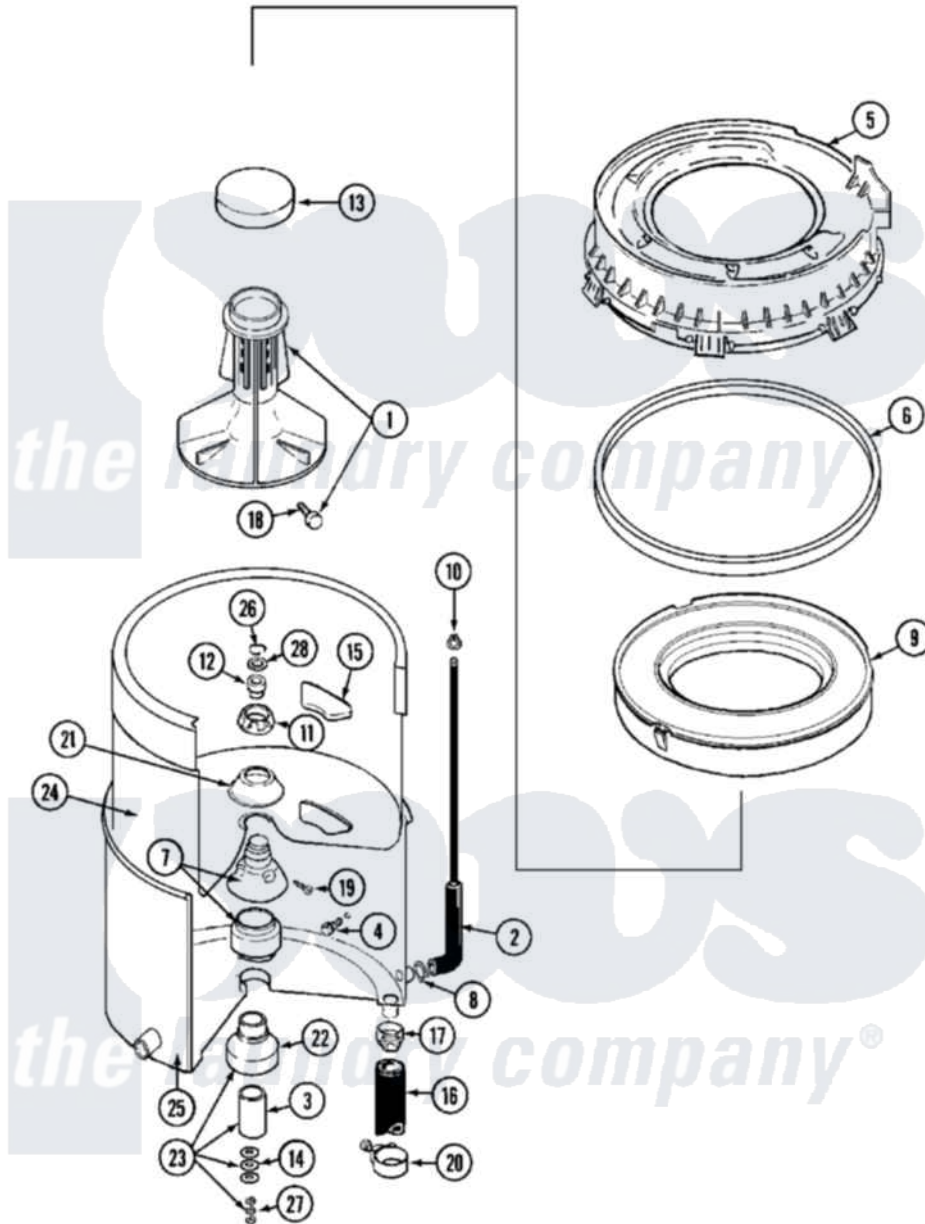

Maytag MAT10CSAGL 05 - TUB

Maytag [Commercial Maytag MAT10CSAGL Washer Parts](#) Parts Diagram 05 - TUB
 Click on the part number to view part

Item	Original Part Number	Replaced By	Status	Part Description
001	208543			Agitator
002	212942	22001619		Tube, Water Level Switch
003	211130			Bearing Liner, Tub Bearing
004	200744	W10175939		Bolt
"	205254	W10175938		Bolt
005	22001299			Tub Cover And Gasket Assembly
006	Y22001201	22001007		Gasket, Cover To Tub
007	204012	6-2095720		Mounting S
008	211641			Clamp, 1-1/16"
009	22001142			Ring, Balance
010	410296	596669		Clamp, Manifold
011	211047	6-2110472		Nut- Clamp
012	Y0A4298	6-0A57420		Seal- Agitator
013	215532			Cap, Agitator
014	211100			Washer, Outer Tub
015	215980			Plug, Filter Hole

016	Y212989		Hose, Outer Tub To Pump
017	201011	285655	Clamp, Hose
018	206478	Not Available	SCREW & WASHER FOR AGITATOR
019	211618	22001423	Set Screw, Mounting Stem
020	202574	3367052	Clamp, Hose
021	211210		Washer, Clamping Nut
022	200824	6-2040130	Tub Bearin
023	204013	6-2040130	Tub Bearin
024	22001141	Y2201881	Tub, Inner Short White SP
025	22001115	22003312	Tub, Outer
026	Y015667		Retaining Ring
027	Y054867		Washer, Lock
028	Y015666		Washer, Retaining -