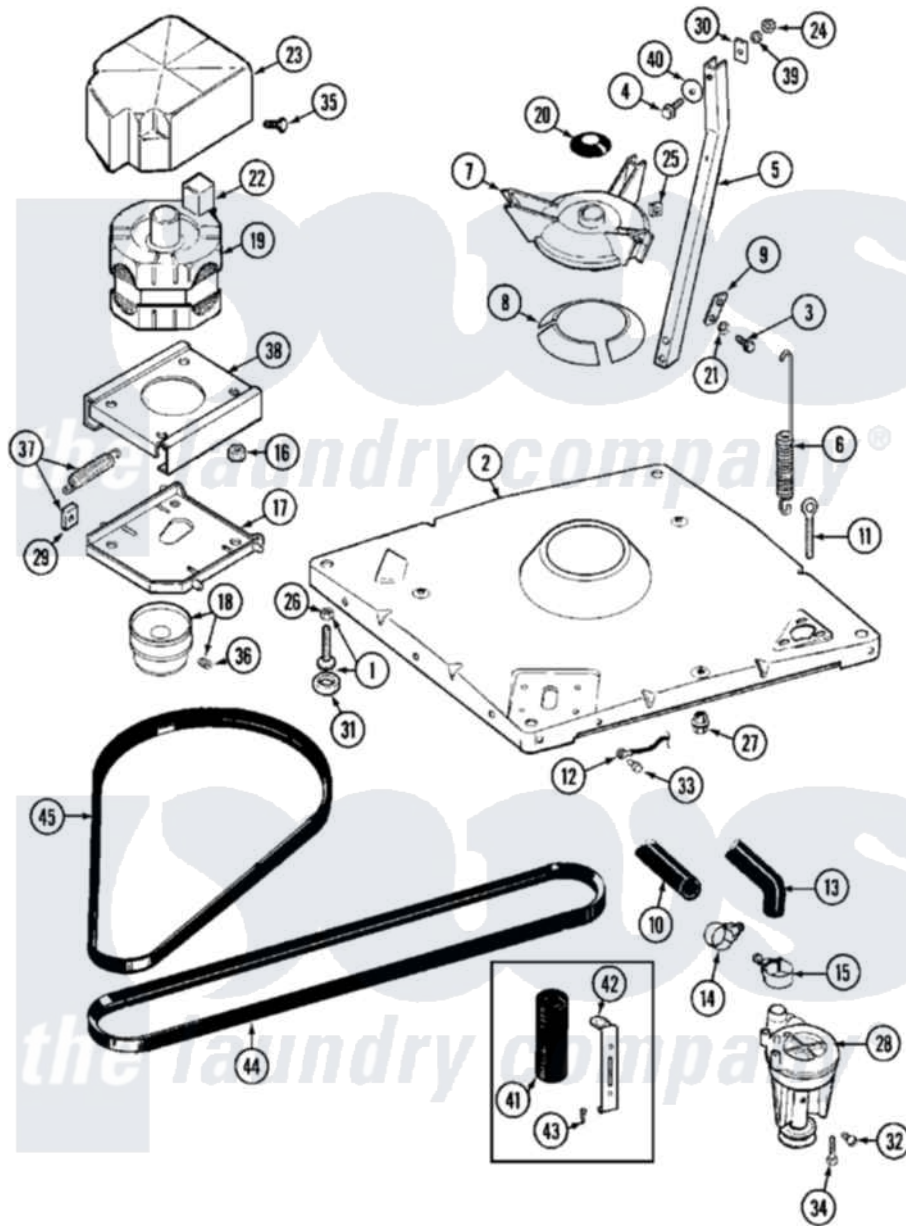

Maytag MAT10CSAGL 06 - BASE

Maytag [Commercial Maytag MAT10CSAGL Washer Parts](#) Parts Diagram 06 - BASE
 Click on the part number to view part

Item	Original Part Number	Replaced By	Status	Part Description
001	Y302699	22003428		Leg, Adjustable
002	22001172	22002150		Base
003	Y015627			Screw- Hex
004	200744	W10175939		Bolt
"	205254	W10175938		Bolt
005	213100		Not Available	PART NOT USED
006	22001300			Spring, Centering
007	203725			Damper W/Bolt And Clip
008	203956			Damper Pad Kit
009	213073			Washer, Double Brace
010	214768	211704		Hose, Drain
011	216416			Bolt, Eye/Centering Spring
012	901220			Ground Wire
013	Y212989			Hose, Outer Tub To Pump
014	200461	285655		Clamp, Hose
015	202574	3367052		Clamp, Hose