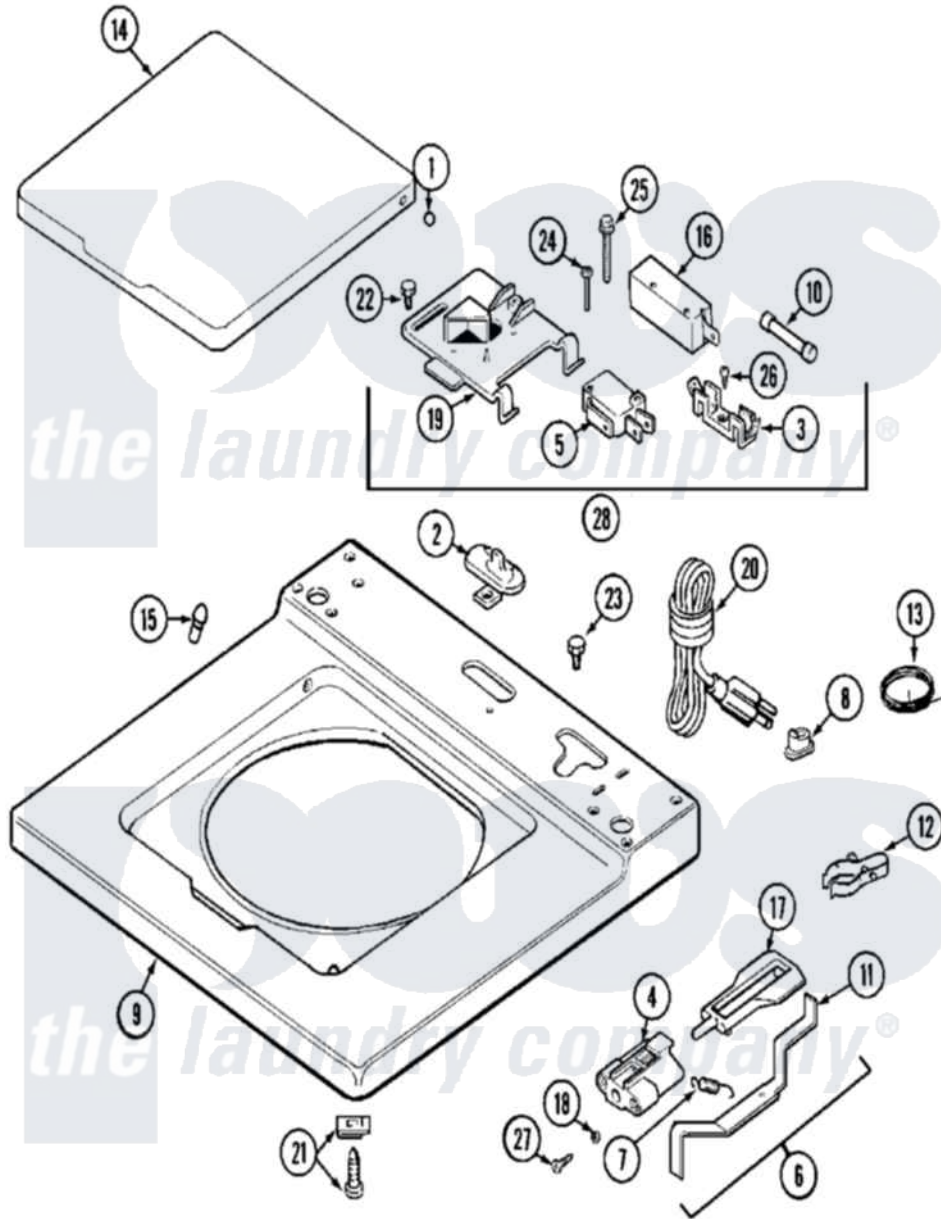

# Maytag MAT10CSAGW 03 - TOP

Maytag Commercial Maytag MAT10CSAGW Washer Parts Parts Diagram 03 - TOP  
 Click on the part number to view part

Item	Original Part Number	Replaced By	Status	Part Description
001	<a href="#">211726</a>			Hinge, Ball Lid
002	207159	<a href="#">489355</a>		Screw, 8 X 1/2
"	<a href="#">22001298</a>			Cap, Top Cover
003	<a href="#">207167</a>			Block, Fuse
004	NLA		Not Available	BRACKET, PLUNGER
005	<a href="#">207166</a>			Switch, Check
006	<a href="#">22001311</a>			Unbalance Lever Assembly
007	<a href="#">213720</a>			Spring, Lid Switch
008	<a href="#">211881</a>			Grommet, Cord Part Not Used-Gas Models Only
"	NLA		Not Available	GROMMET, CORD
009	22001310		Not Available	TOP COVER ASSEMBLY (WHT)
"	NLA		Not Available	TOP COVER (ALM)
010	207168	<a href="#">22001682</a>		Switch Assembly, Lid W/4amp Fuse
011	<a href="#">22001136</a>			Lever, Unbalance

012	<a href="#">301548</a>		Clamp, Ground Wire
013	<a href="#">204807</a>		Ground Wire, Supp. Plte To Top Cover
014	<a href="#">22001341</a>		Lid W/Legend
"	22001342	<a href="#">22002656</a>	Lid, With Legend
015	<a href="#">212716</a>		Bumper, Lid
016	205415	<a href="#">279347</a>	Switch-Lid
017	<a href="#">216255</a>		Plunger, Lid Switch
018	<a href="#">211500</a>		Washer, Bracket To Top Cover
019	Y215699	<a href="#">22001678</a>	Bracket, Switch And Fuse
020	205056	<a href="#">204590</a>	Cord, Power
"	22001351		Not Available
021	<a href="#">204445</a>		Screw And Fastener Assembly
022	207159	<a href="#">489355</a>	Screw, 8 X 1/2
023	210186	<a href="#">3370225</a>	Screw
024	<a href="#">22001352</a>		Screw, Check Switch
025	<a href="#">213501</a>		Screw, No.6-20 X 1-1/8 Inch
026	<a href="#">Y311711</a>		Screw, Fuse Block
027	910182	<a href="#">25-7809</a>	Screw, No.6-20 1/2 Flthd Torx
028	207176	<a href="#">22001682</a>	Switch Assembly, Lid W/4amp Fuse