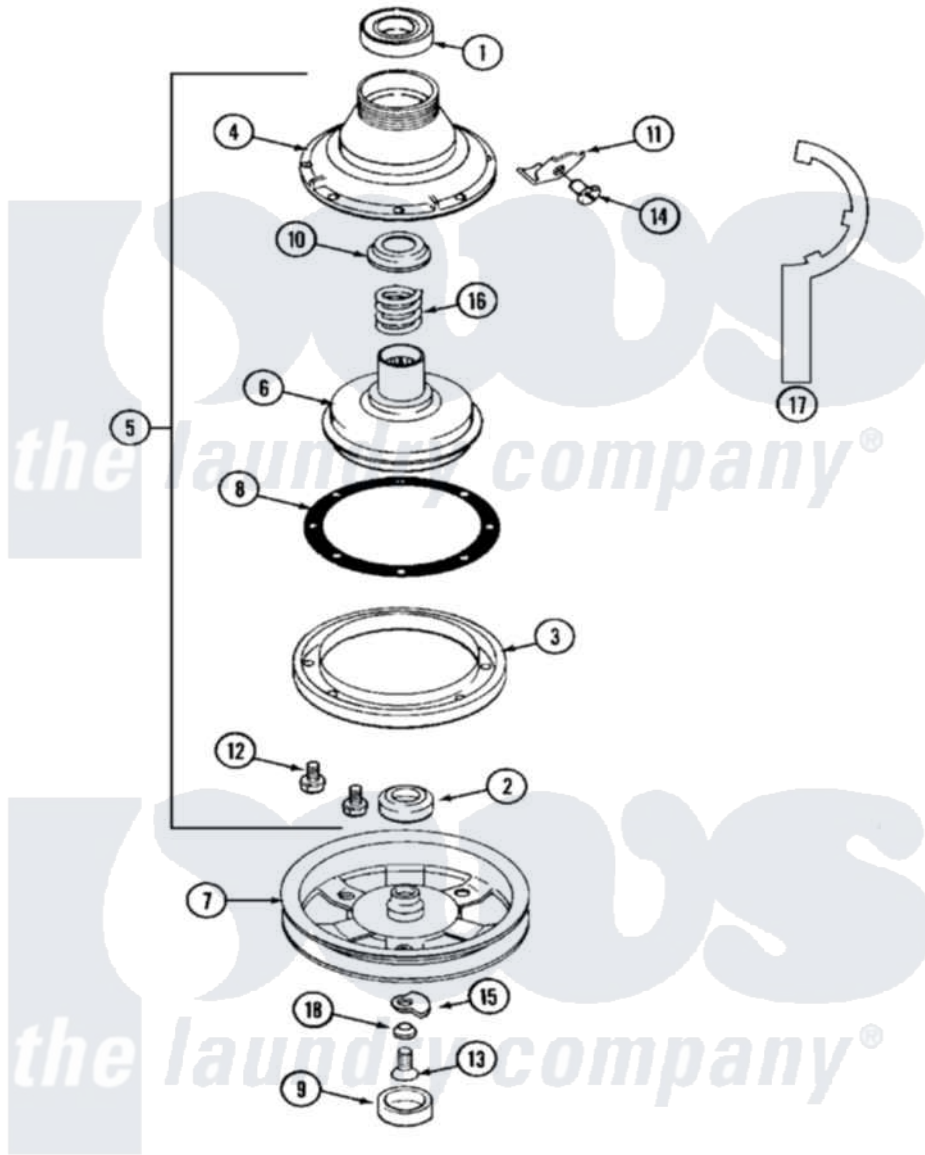

Maytag MAT10CSAGW 07 - CLUTCH, BRAKE & BELTS

Maytag Commercial Maytag MAT10CSAGW Washer Parts Parts Diagram 07 - CLUTCH, BRAKE & BELTS
 Click on the part number to view part

Item	Original Part Number	Replaced By	Status	Part Description
001	Y200720	22003441		Bearing, Rear
002	200835			Bearing, Brake Rotor
003	211043	6-2011900		Brake Asse
004	211045	6-2011900		Brake Asse
005	201190	6-2011900		Brake Asse
006	201126	6-2011900		Brake Asse
007	211059	6-2301530		Pulley
008	211042	6-2011900		Brake Asse
009	NLA		Not Available	CAP, OIL RETAINER
010	211039	6-2011900		Brake Asse
011	213325			Clip, Retaining
012	211000			SCREW, BRAKE DRUM (HEX HEAD)
013	211375	681582		Screw
014	213326			Bolt, Sems Retaining Clip
015	211089			Lug, Stop Pulley
016	211041	6-2011900		Brake Asse

017

[Y038315](#)

[038315](#)

Tool

018

211090

[22003555](#)

Washer, Stop Lug