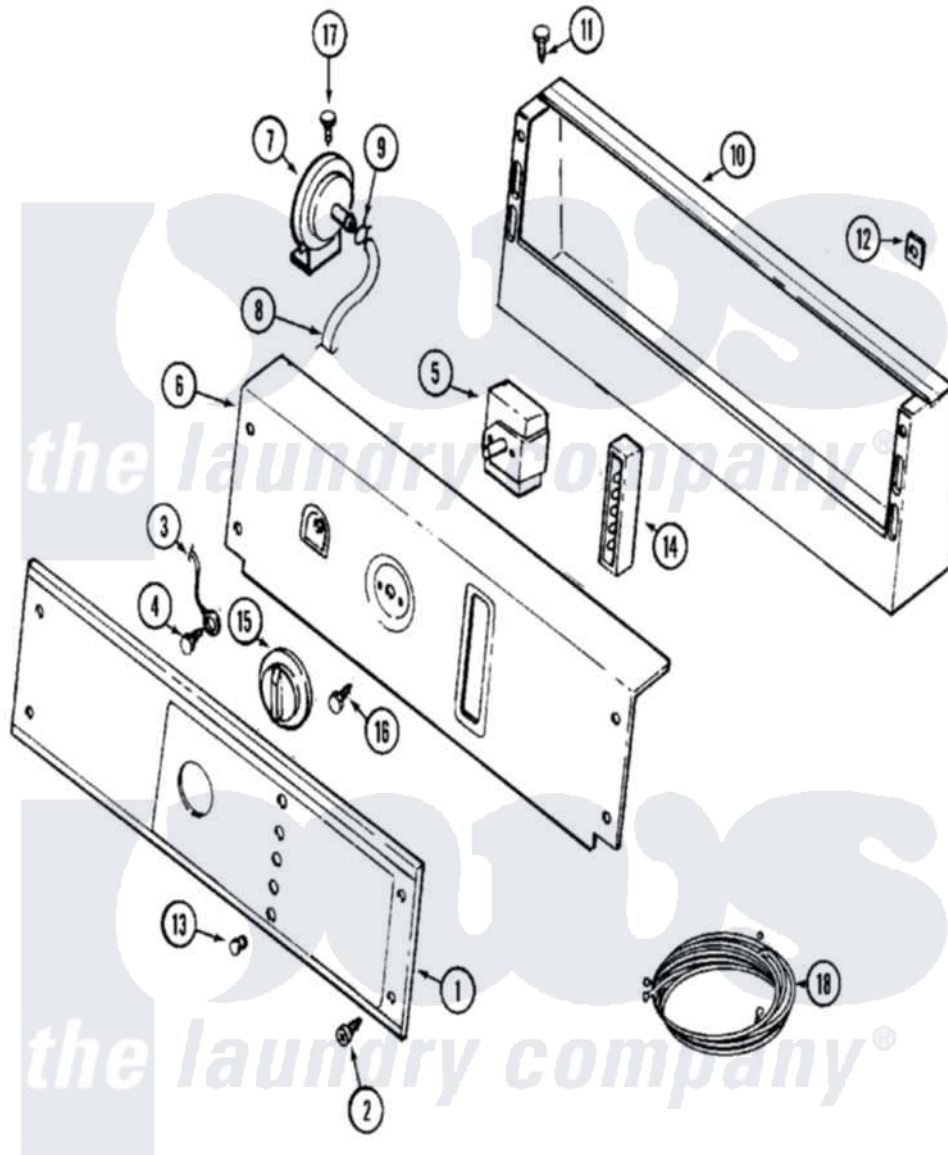

Maytag MAT10CSEGW 01 - CONTROL PANEL

Maytag [Commercial Maytag MAT10CSEGW Washer Parts](#) Parts Diagram 01 - CONTROL PANEL
 Click on the part number to view part

Item	Original Part Number	Replaced By	Status	Part Description
001	22001307			Panel, Control
"	NLA		Not Available	PANEL, CONTROL (W/LENS)
002	215506			Screw, Control Panel Overlay
003	204807			Ground Wire, Supp. Plte To Top Cover
004	210186	3370225		Screw
005	205353			Switch, DiAl-A-FABRIC
006	215570	22001592		(WHT)
"	22001592			(WHT)
"	NLA		Not Available	(ALM)
007	22001308			Switch, Water Level
008	212942	22001619		Tube, Water Level Switch
009	410296	596669		Clamp, Manifold
010	206780			Control Cover Assembly
"	206780L	206780		Control Cover Assembly
011	212276	W10116760		Screw
012	215003			Fastener, Panel And Bracket

013	215564		Lens, Indicator Light
014	206882	W10133276	Indicator, Five Light
015	206894		Knob, Selector
"	215561	206894	Knob, Selector
016	Y313588	488234	Screw 8-32 X 1/4
017	211294	90767	Screw, 8A X 3/8 HeX Washer Head Tapping
018	22001093		Wire Harness, Main