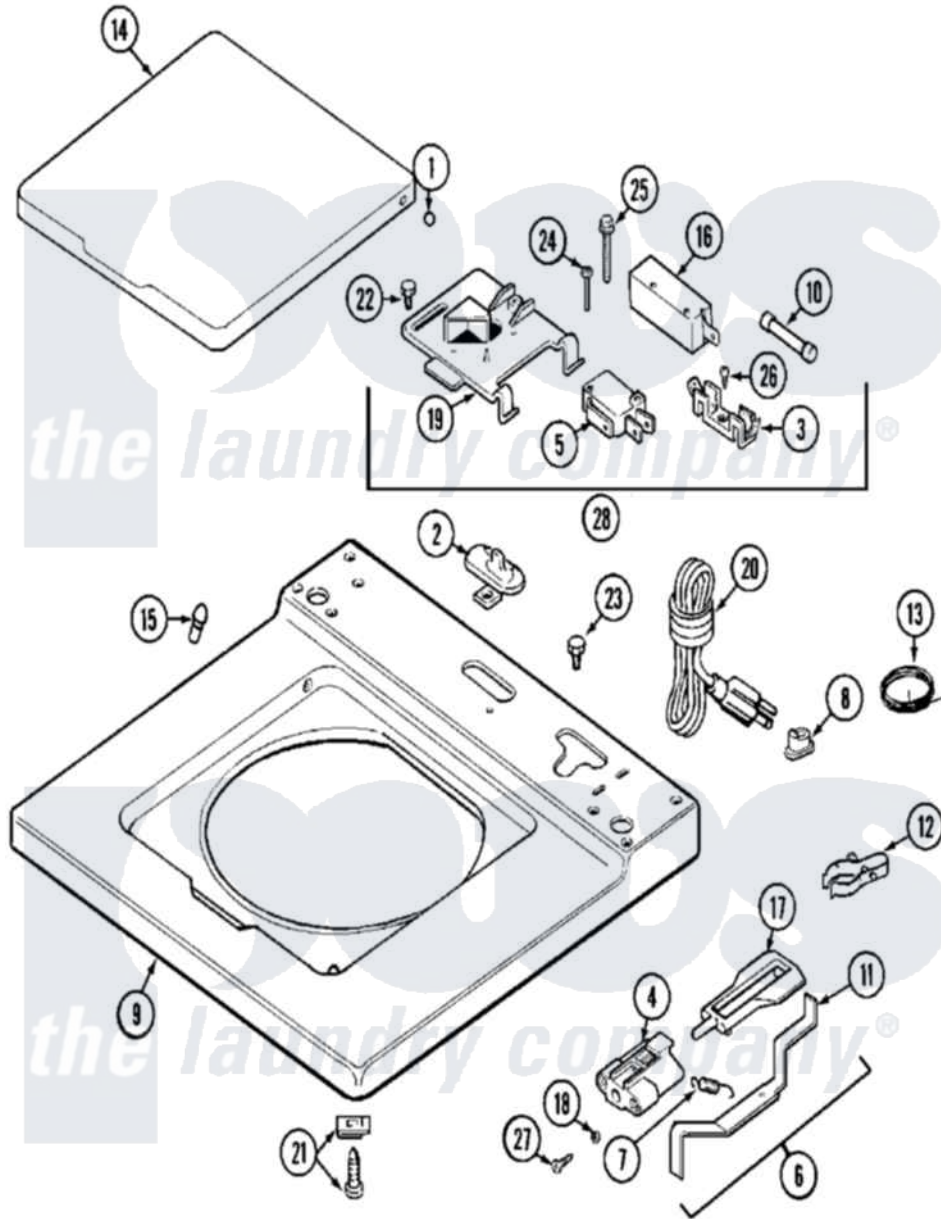

Maytag MAT10CSEGW 03 - TOP

Maytag Commercial Maytag MAT10CSEGW Washer Parts Parts Diagram 03 - TOP
 Click on the part number to view part

Item	Original Part Number	Replaced By	Status	Part Description
001	211726			Hinge, Ball Lid
002	207159	489355		Screw, 8 X 1/2
"	22001298			Cap, Top Cover
003	207167			Block, Fuse
004	NLA		Not Available	BRACKET, PLUNGER
005	207166			Switch, Check
006	22001311			Unbalance Lever Assembly
007	213720			Spring, Lid Switch
008	NLA		Not Available	GROMMET, CORD
009	22001310		Not Available	TOP COVER ASSEMBLY (WHT)
"	NLA		Not Available	COVER, TOP (ALM)
010	207168	22001682		Switch Assembly, Lid W/4amp Fuse
011	22001136			Lever, Unbalance
012	301548			Clamp, Ground Wire
013	204807			Ground Wire, Supp. Pltte To

013	204007		Top Cover
014	22001341		Lid W/Legend
"	22001342	22002656	Lid, With Legend
"	22001594	22001341	Lid W/Legend
"	NLA	Not Available	LID (W/LEGEND-ALM)
015	212716		Bumper, Lid
016	205415	279347	Switch-Lid
017	216255		Plunger, Lid Switch
018	211500		Washer, Bracket To Top Cover
019	Y215699	22001678	Bracket, Switch And Fuse
020	208569	Not Available	CORD, POWER
021	204445		Screw And Fastener Assembly
022	207159	489355	Screw, 8 X 1/2
023	210186	3370225	Screw
024	22001352		Screw, Check Switch
025	213501		Screw, No.6-20 X 1-1/8 Inch
026	Y311711		Screw, Fuse Block
027	910182	25-7809	Screw, No.6-20 1/2 Flthd Torx
028	207176	22001682	Switch Assembly, Lid W/4amp Fuse