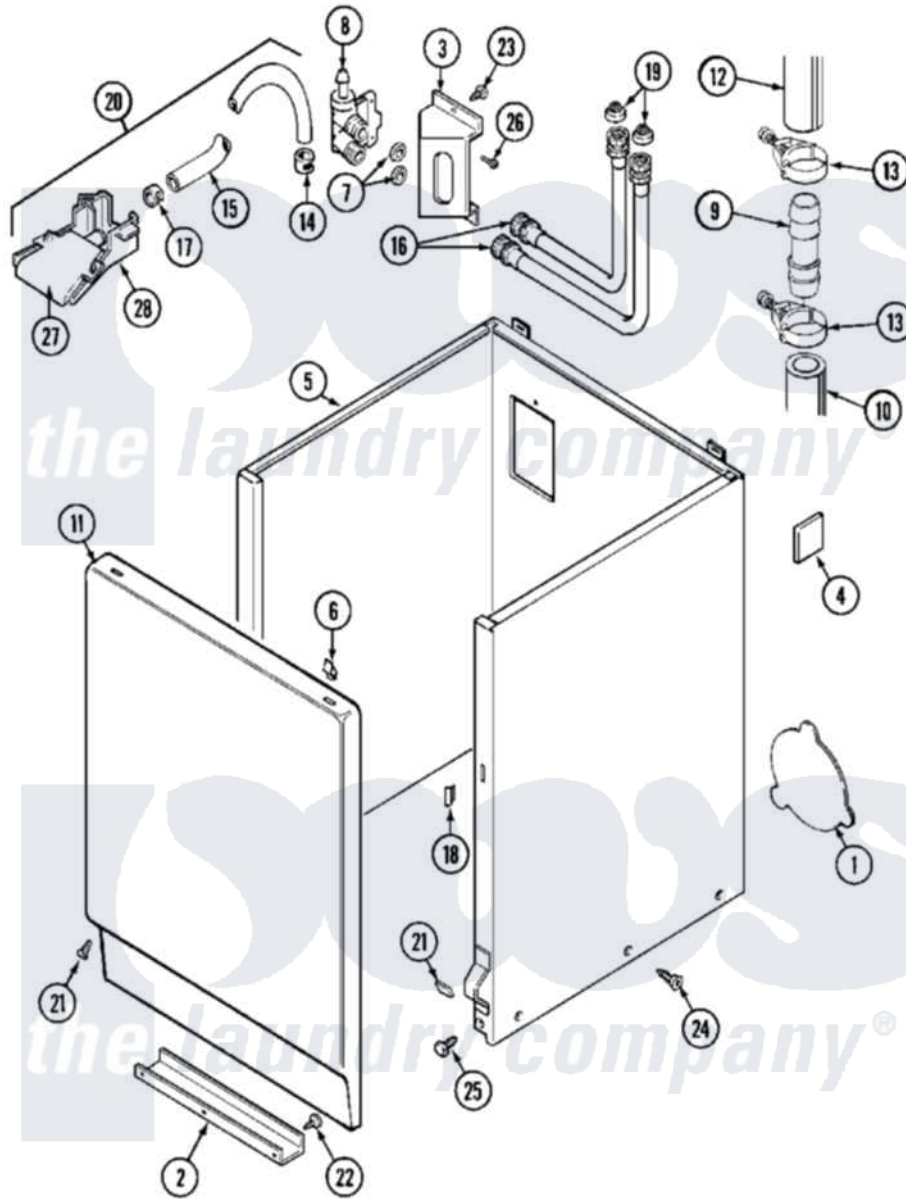

Maytag MAT10CSEGW 04 - CABINET

Maytag Commercial Maytag MAT10CSEGW Washer Parts Parts Diagram 04 - CABINET

Click on the part number to view part

Item	Original Part Number	Replaced By	Status	Part Description
001	211294	90767		Screw, 8A X 3/8 HeX Washer Head Tapping
"	212985	22002924		Plate, Access
"	NLA		Not Available	PLATE, ACCESS
002	213846			Guard, Belt
003	214812	22002361		Bracket, Water Valve
004	215058			Pad, Cabinet Bumper
005	NLA		Not Available	CABINET (WHT)
006	212982	22001650		Fastener, Spring
007	Y013783			Washer, Inlet Hose
008	205161	489503		Clamp
"	214337	96160		Screen
"	22001196			Valve, Water
"	22001605			Valve, Water 240V 50hz
009	211111	16272		Connector, Straight
010	214768	211704		Hose, Drain
011	216078		Not Available	PANEL, FRONT (WHT)

"	216078L		Not Available	PANEL, FRONT (ALM) SUB
012	215057	211704		Hose, Drain
013	200461	285655		Clamp, Hose
014	216169	596669		Clamp, Manifold
015	22001190			Hose, Injector
"	22001608	22001954		Injector Hose And Clamp Kit
"	22001900			Preventer, Back Flow
016	208100	76313		Hosefill
017	216170	489503		Clamp
018	214376	22002331		Spacer, Front Panel
019	200961	12001413		Strainer And Washer Kit
020	22001304			Water Injector Assembly
021	204439			Screw And Fstner Assembly
022	211294	90767		Screw, 8A X 3/8 HeX Washer Head Tapping
023	212276	W10116760		Screw
024	213007			Xfor Cabinet See Cabinet, Back
025	213121	3400111		Screw, 12-14 X 5/8
"	213122	27001200		Screw
026	Y313561			Screw----NA
027	22001187			Injector
028	22001186			Injector