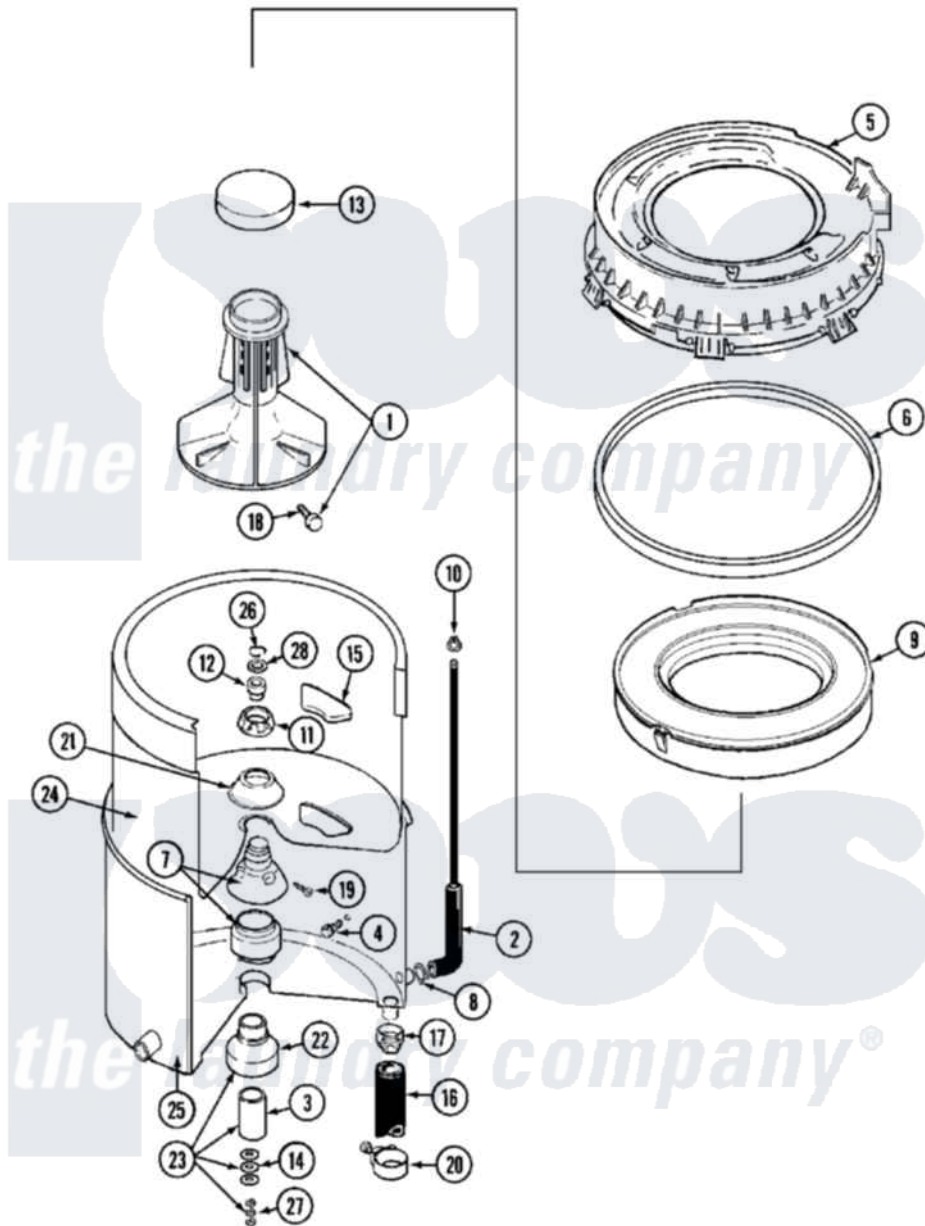

Maytag MAT10CSEGW 05 - TUB

Maytag [Commercial Maytag MAT10CSEGW Washer Parts](#) Parts Diagram 05 - TUB
 Click on the part number to view part

Item	Original Part Number	Replaced By	Status	Part Description
001	208543			Agitator
002	212942	22001619		Tube, Water Level Switch
003	211130			Bearing Liner, Tub Bearing
004	200744	W10175939		Bolt
"	205254	W10175938		Bolt
005	22001299			Tub Cover And Gasket Assembly
"	22001606	12001270		Kit, Injector Acc.
006	Y22001201	22001007		Gasket, Cover To Tub
007	204012	6-2095720		Mounting S
008	211641			Clamp, 1-1/16"
009	22001142			Ring, Balance
010	410296	596669		Clamp, Manifold
011	211047	6-2110472		Nut- Clamp
012	Y0A4298	6-0A57420		Seal- Agitator
013	215532			Cap, Agitator
014	211100			Washer, Outer Tub

015	215980		Plug, Filter Hole
016	Y212989		Hose, Outer Tub To Pump
017	201011	285655	Clamp, Hose
018	206478	Not Available	SCREW & WASHER FOR AGITATOR
019	211618	22001423	Set Screw, Mounting Stem
020	202574	3367052	Clamp, Hose
021	211210		Washer, Clamping Nut
022	200824	6-2040130	Tub Bearin
023	204013	6-2040130	Tub Bearin
024	22001141	Y2201881	Tub, Inner Short White SP
025	22001115	22003312	Tub, Outer
026	Y015667		Retaining Ring
027	Y054867		Washer, Lock
028	Y015666		Washer, Retaining -