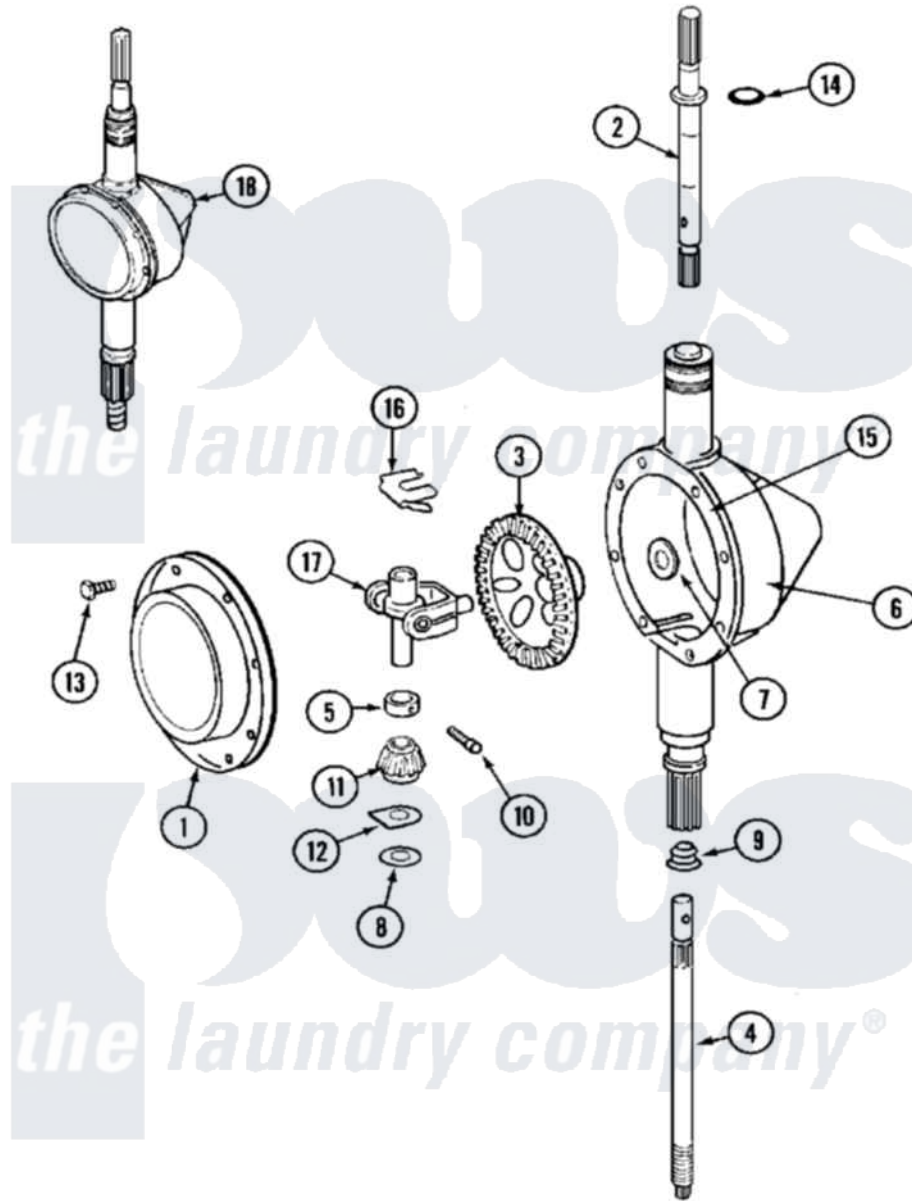

Maytag MAT10CSEGW 07 - TRANSMISSION

Maytag [Commercial Maytag MAT10CSEGW Washer Parts](#) Parts Diagram 07 - TRANSMISSION
 Click on the part number to view part

Item	Original Part Number	Replaced By	Status	Part Description
001	206628			Cover, Transmission
002	207153	6-2097820		Kit- Shaft
003	206713	6-2067130		Gear- Beve
004	NLA		Not Available	SHAFT, CENTER
005	215415		Not Available	COLLAR, LOWER
006	206625	6-2097790		Transmison
007	215394			Washer, Bevel Gear
008	211059	6-2301530		Pulley
009	211483	6-2114830		Washer- SP
010	206602	207843		Lip Seal Repair Kit
011	Y206629			Pin, Collar
012	215401	W10221114		Pinion
013	215395			Plate, Clutch
014	211090	22003555		Washer, Stop Lug
015	211375	681582		Screw
016	215417		Not Available	SCREW, TRANSMISSION COVER

017	210690		Seal, Rubber
018	Y058700	675652	Adhesive
019	215581		Spring, Agitator Shaft
020	211089		Lug, Stop Pulley
021	206685	6-2066850	Yoke
022	206708	6-2097790	Transmison