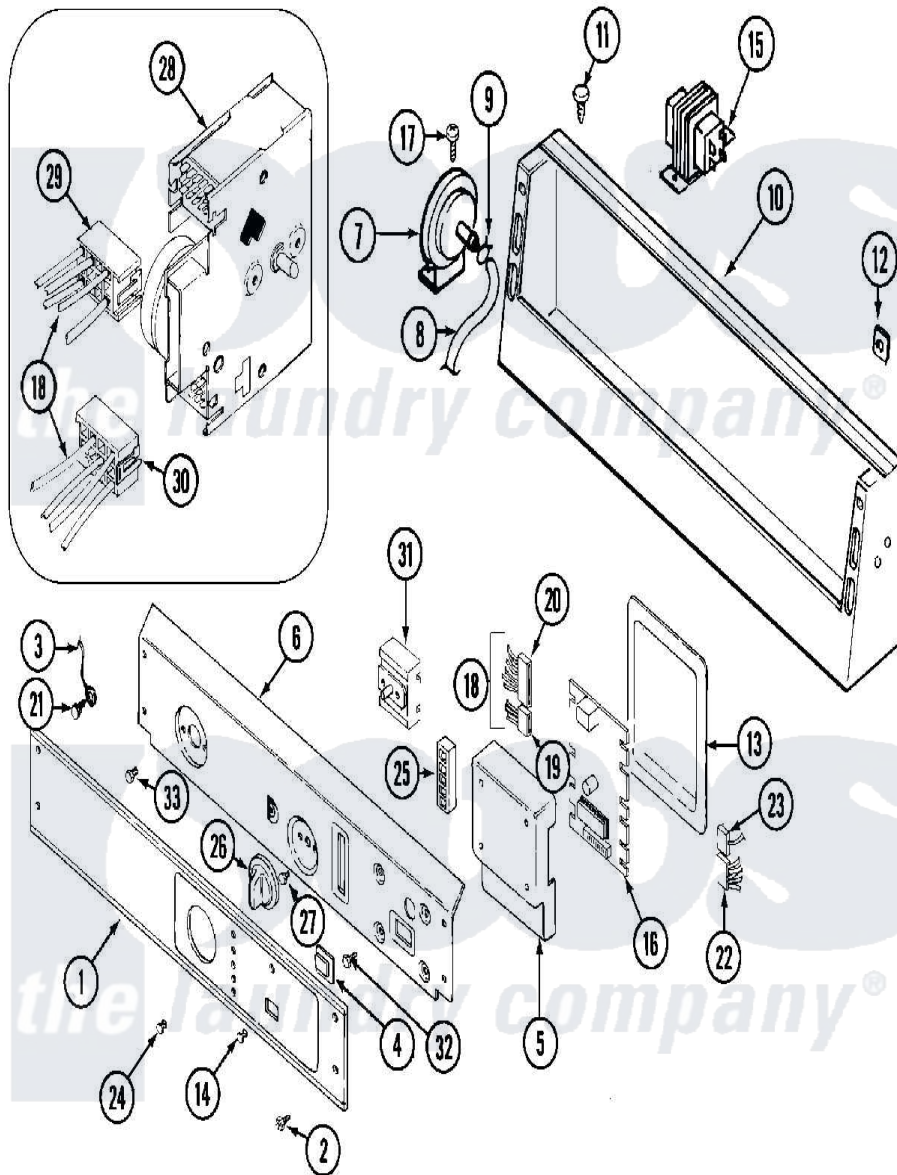

Maytag MAT10DAAAL 01 - CONTROL PANEL

Maytag [Commercial Maytag MAT10DAAAL Washer Parts](#) Parts Diagram 01 - CONTROL PANEL
 Click on the part number to view part

Item	Original Part Number	Replaced By	Status	Part Description
001	NLA		Not Available	PANEL, CONTROL
002	215506			Screw, Control Panel Overlay
003	205810			Wire, Ground
004	NLA		Not Available	WINDOW, DATA ACQUISITION
005	NLA		Not Available	ENCLOSURE, CIRCUIT BOARD
006	NLA		Not Available	PLATE, BACKUP (WHT)
007	22001308			Switch, Water Level
008	212942	22001619		Tube, Water Level Switch
009	410296	596669		Clamp, Manifold
010	206780			Control Cover Assembly
"	206780L	206780		Control Cover Assembly
011	212276	W10116760		Screw
012	215003			Fastener, Panel And Bracket
013	NLA		Not Available	COVER, ENCLOSURE
014	NLA		Not Available	LENS, LIGHT (GRN)

015	211294	90767	Screw, 8A X 3/8 HeX Washer Head Tapping
"	NLA	Not Available	TRANSFORMER
016	NLA	Not Available	BOARD, DATA ACQUISITION
017	211294	90767	Screw, 8A X 3/8 HeX Washer Head Tapping
018	NLA	Not Available	WIRE HARNESS, MAIN
019	314529		Connector, Edgeboard
020	NLA	Not Available	CONNECTOR, EDGEBOARD (14 PIN)
021	210186	3370225	Screw
022	206799		Optic Switch Assembly
"	NLA	Not Available	CONNECTOR, EDGEBOARD--NA
023	208045		Harness, Wire Sensor Switch To Circuit Brd
"	22001361		Connector, Edgeboard
024	215564		Lens, Indicator Light
025	206881		Indicator, Light
026	206894		Knob, Selector
"	215561	206894	Knob, Selector
027	Y313588	488234	Screw 8-32 X 1/4
028	22001083		Timer
029	22001349		HOUSING, CONNECTOR (BLK)
030	22001350	Not Available	HOUSING, CONNECTOR (WHT)
"	NLA	Not Available	CONNECTOR, WIRE
031	205353		Switch, DiAl-A-Fabric
032	312956		Screw-Igniter And Clip Mount
033	216412		Screw, Bracket To Timer