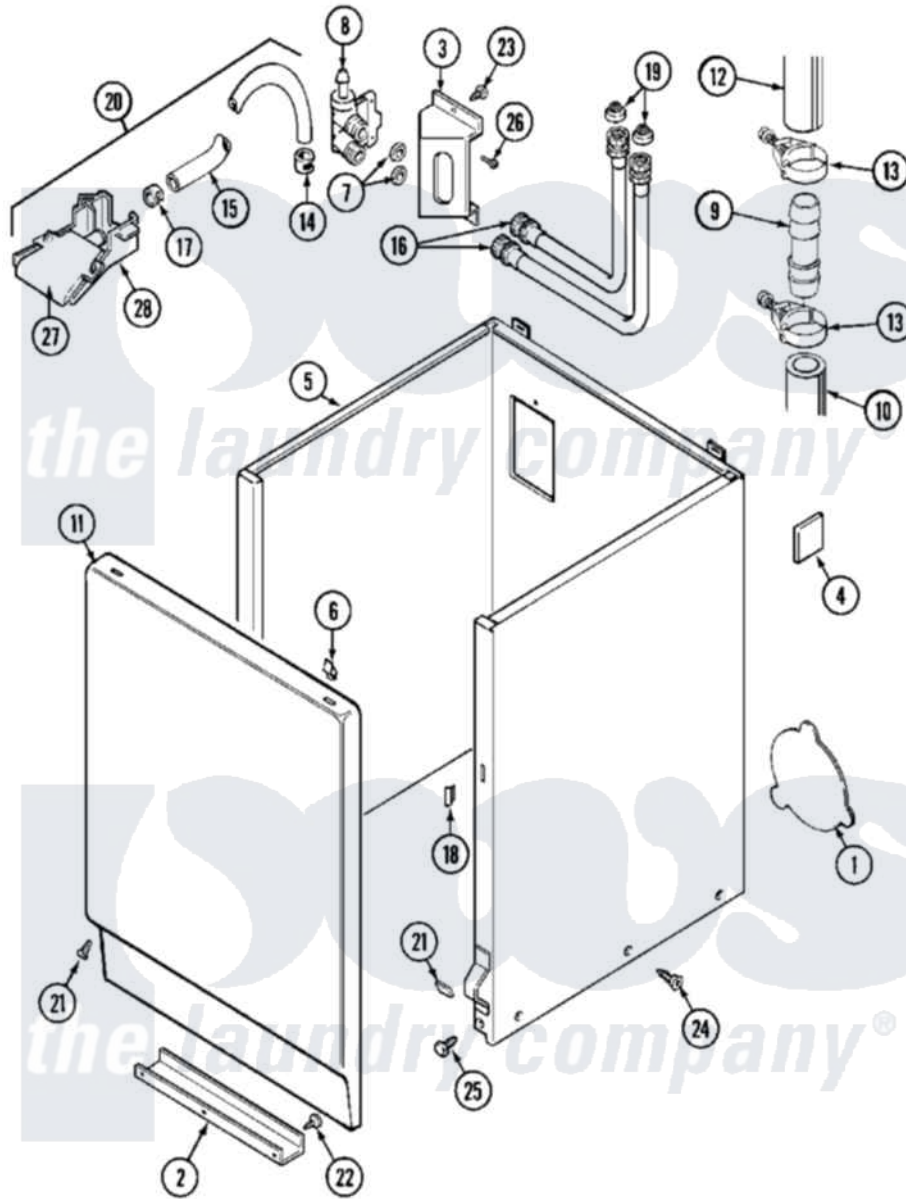

Maytag MAT10DAAAL 04 - CABINET

Maytag [Commercial Maytag MAT10DAAAL Washer Parts](#) Parts Diagram 04 - CABINET
 Click on the part number to view part

Item	Original Part Number	Replaced By	Status	Part Description
001	211294	90767		Screw, 8A X 3/8 HeX Washer Head Tapping
"	212985	22002924		Plate, Access
"	NLA		Not Available	PLATE, ACCESS
002	213846			Guard, Belt
003	214812	22002361		Bracket, Water Valve
004	215058			Pad, Cabinet Bumper
005	NLA		Not Available	CABINET (WHT)
006	212982	22001650		Fastener, Spring
007	Y013783			Washer, Inlet Hose
008	214337	96160		Screen
"	22001275			Valve, Water
009	211111	16272		Connector, Straight
010	214768	211704		Hose, Drain
011	216078		Not Available	PANEL, FRONT (WHT)
"	216078L		Not Available	PANEL, FRONT (ALM) SUB
012	215057	211704		Hose, Drain

013	200461	285655	Clamp, Hose
014	216169	596669	Clamp, Manifold
015	22001190		Hose, Injector
016	205828	202860	Inlet Hose Assembly
017	216170	489503	Clamp
018	214376	22002331	Spacer, Front Panel
019	200961	12001413	Strainer And Washer Kit
020	22001304		Water Injector Assembly
021	204439		Screw And Fstner Assembly
022	211294	90767	Screw, 8A X 3/8 HeX Washer Head Tapping
023	212276	W10116760	Screw
024	213007		Xfor Cabinet See Cabinet, Back
025	213121	3400111	Screw, 12-14 X 5/8
"	213122	27001200	Screw
026	Y313561		Screw----NA
027	22001187		Injector
028	22001186		Injector