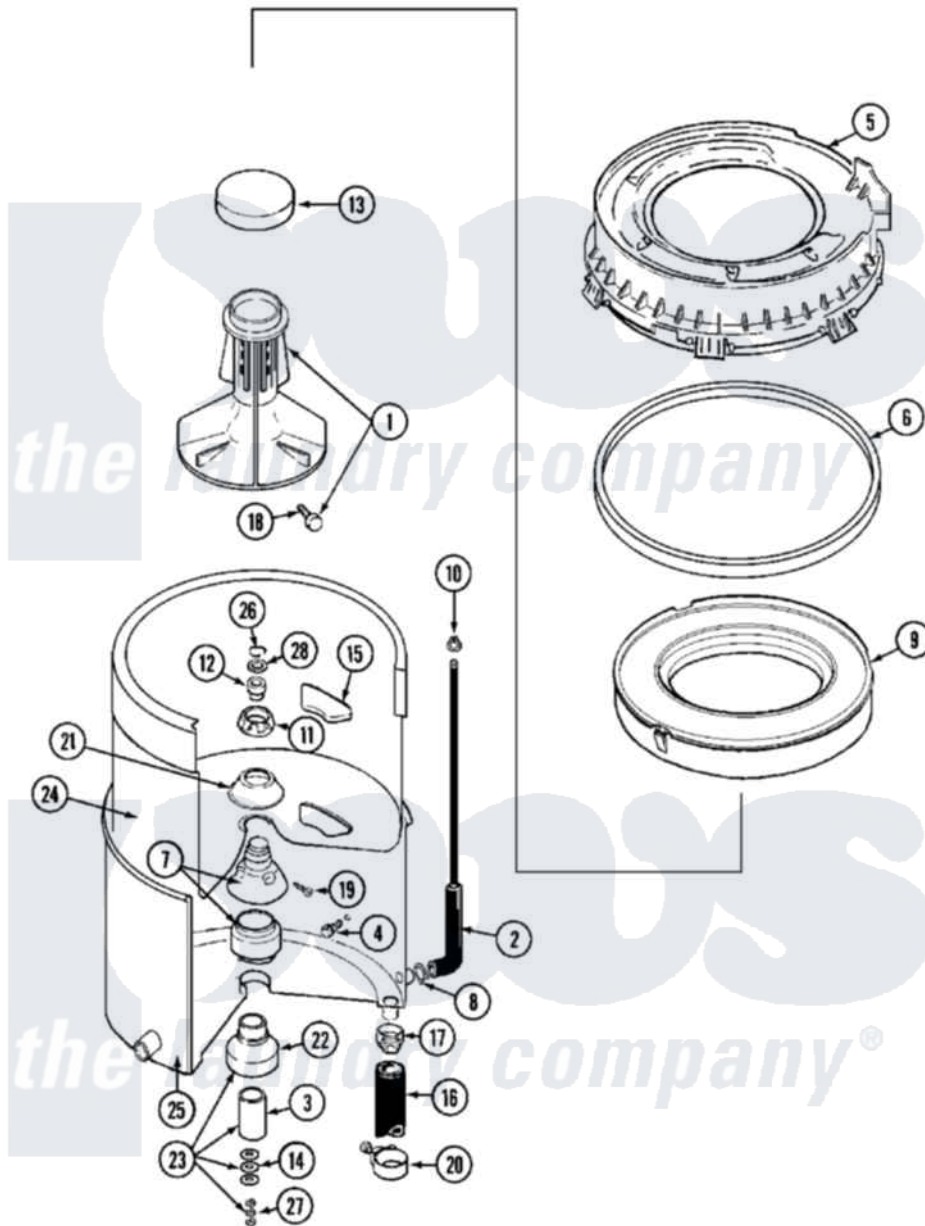

Maytag MAT10DAAAL 05 - TUB

Maytag [Commercial Maytag MAT10DAAAL Washer Parts](#) Parts Diagram 05 - TUB
 Click on the part number to view part

Item	Original Part Number	Replaced By	Status	Part Description
001	208543			Agitator
002	212942	22001619		Tube, Water Level Switch
003	211130			Bearing Liner, Tub Bearing
004	200744	W10175939		Bolt
"	205254	W10175938		Bolt
005	22001299			Tub Cover And Gasket Assembly
006	Y22001201	22001007		Gasket, Cover To Tub
007	204012	6-2095720		Mounting S
008	211641			Clamp, 1-1/16"
009	22001142			Ring, Balance
010	410296	596669		Clamp, Manifold
011	211047	6-2110472		Nut- Clamp
012	Y0A4298	6-0A57420		Seal- Agitator
013	215532			Cap, Agitator
014	211100			Washer, Outer Tub
015	215980			Plug, Filter Hole

016	Y212989		Hose, Outer Tub To Pump
017	201011	285655	Clamp, Hose
018	206478	Not Available	SCREW & WASHER FOR AGITATOR
019	211618	22001423	Set Screw, Mounting Stem
020	202574	3367052	Clamp, Hose
021	211210		Washer, Clamping Nut
022	200824	6-2040130	Tub Bearin
023	204013	6-2040130	Tub Bearin
024	22001141	Y2201881	Tub, Inner Short White SP
025	22001115	22003312	Tub, Outer
026	Y015667		Retaining Ring
027	Y054867		Washer, Lock
028	Y015666		Washer, Retaining -