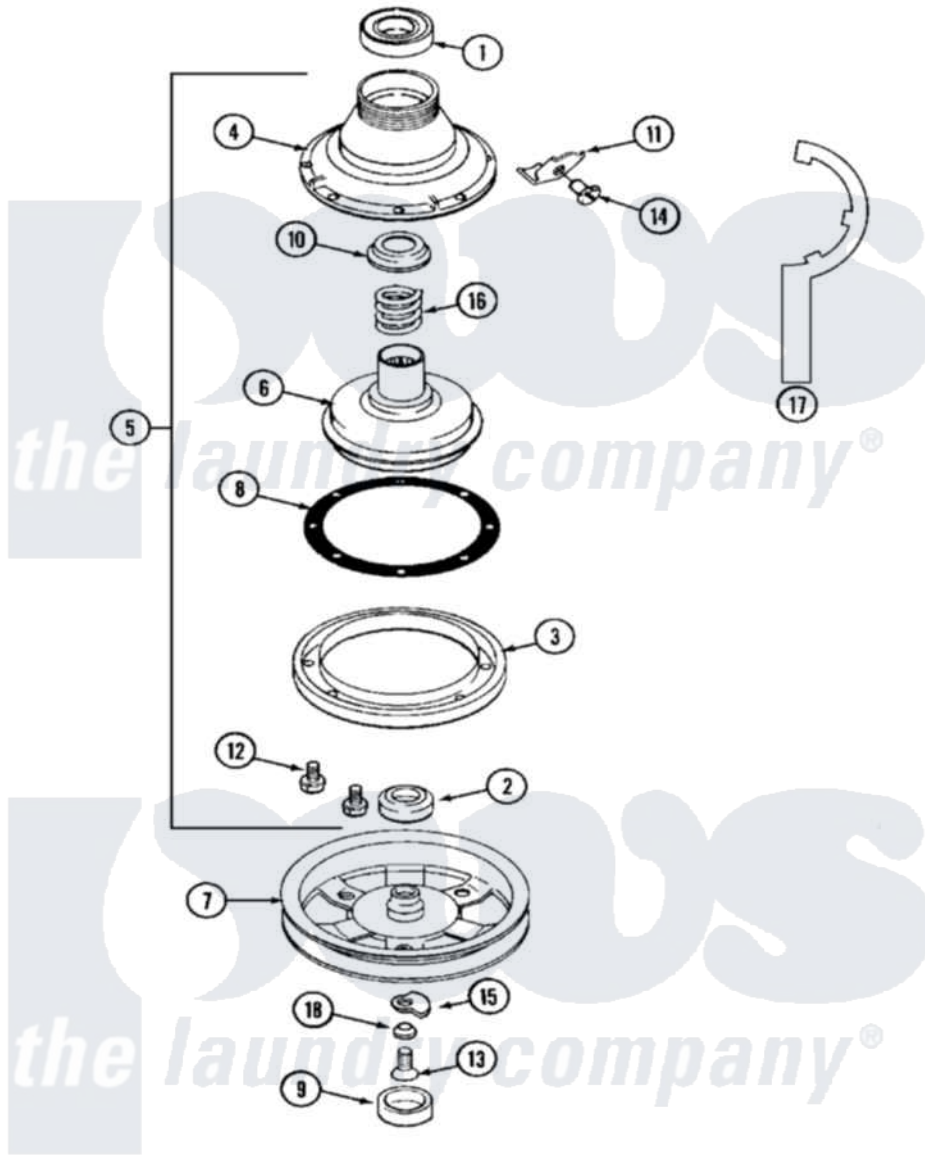

Maytag MAT10DAAAL 08 - CLUTCH, BRAKE & BELTS

Maytag Commercial Maytag MAT10DAAAL Washer Parts Parts Diagram 08 - CLUTCH, BRAKE & BELTS
 Click on the part number to view part

Item	Original Part Number	Replaced By	Status	Part Description
001	Y200720	22003441		Bearing, Rear
002	200835			Bearing, Brake Rotor
003	211043	6-2011900		Brake Asse
004	211045	6-2011900		Brake Asse
005	201190	6-2011900		Brake Asse
006	201126	6-2011900		Brake Asse
007	211059	6-2301530		Pulley
008	211042	6-2011900		Brake Asse
009	NLA		Not Available	CAP, OIL RETAINER
010	211039	6-2011900		Brake Asse
011	213325			Clip, Retaining
012	211000			SCREW, BRAKE DRUM (HEX HEAD)
013	211375	681582		Screw
014	213326			Bolt, Sems Retaining Clip
015	211089			Lug, Stop Pulley
016	211041	6-2011900		Brake Asse

017 [Y038315](#)

[038315](#)

Tool

018 211090

[22003555](#)

Washer, Stop Lug