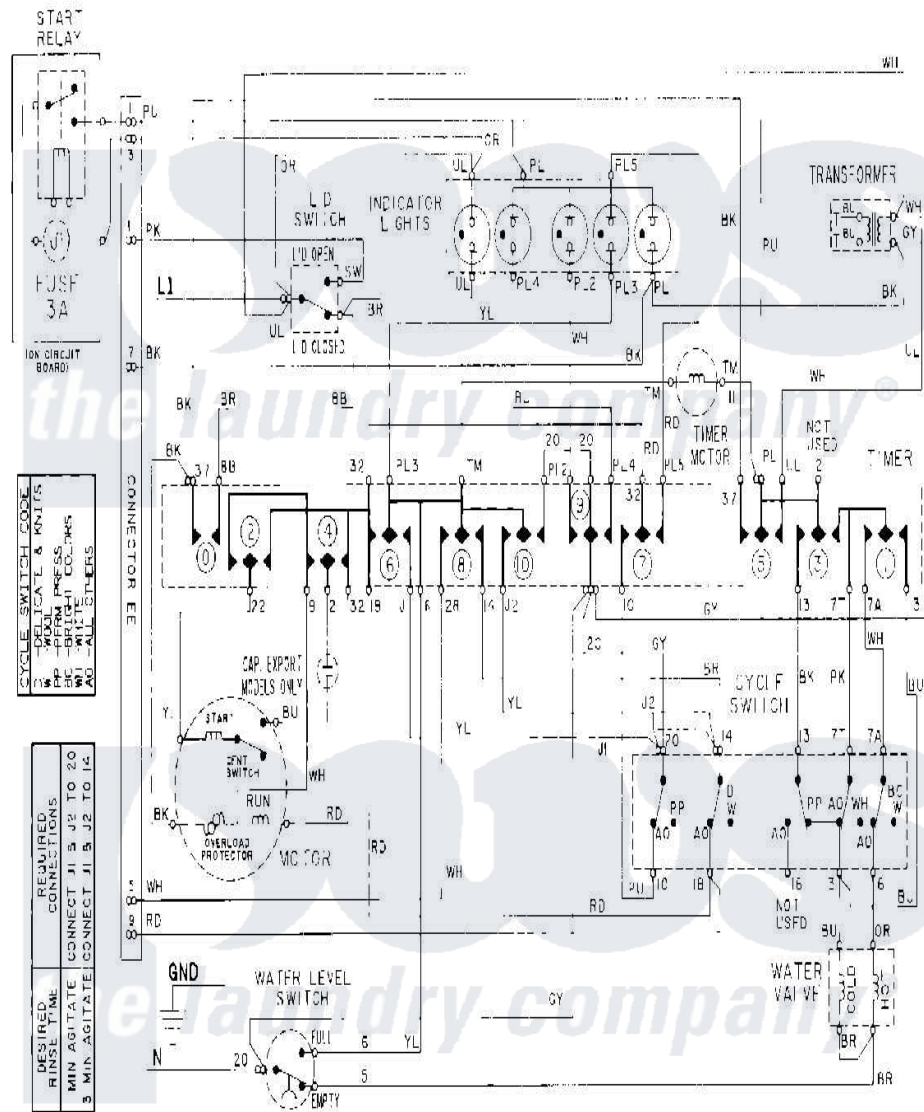

Maytag MAT10DAAAL 10 - WIRING INFORMATION

Maytag [Commercial Maytag MAT10DAAAL Washer Parts](#) Parts Diagram 10 - WIRING INFORMATION
 Click on the part number to view part

Item	Original Part Number	Replaced By	Status	Part Description
001	NLA		Not Available	WIRING INFORMATION