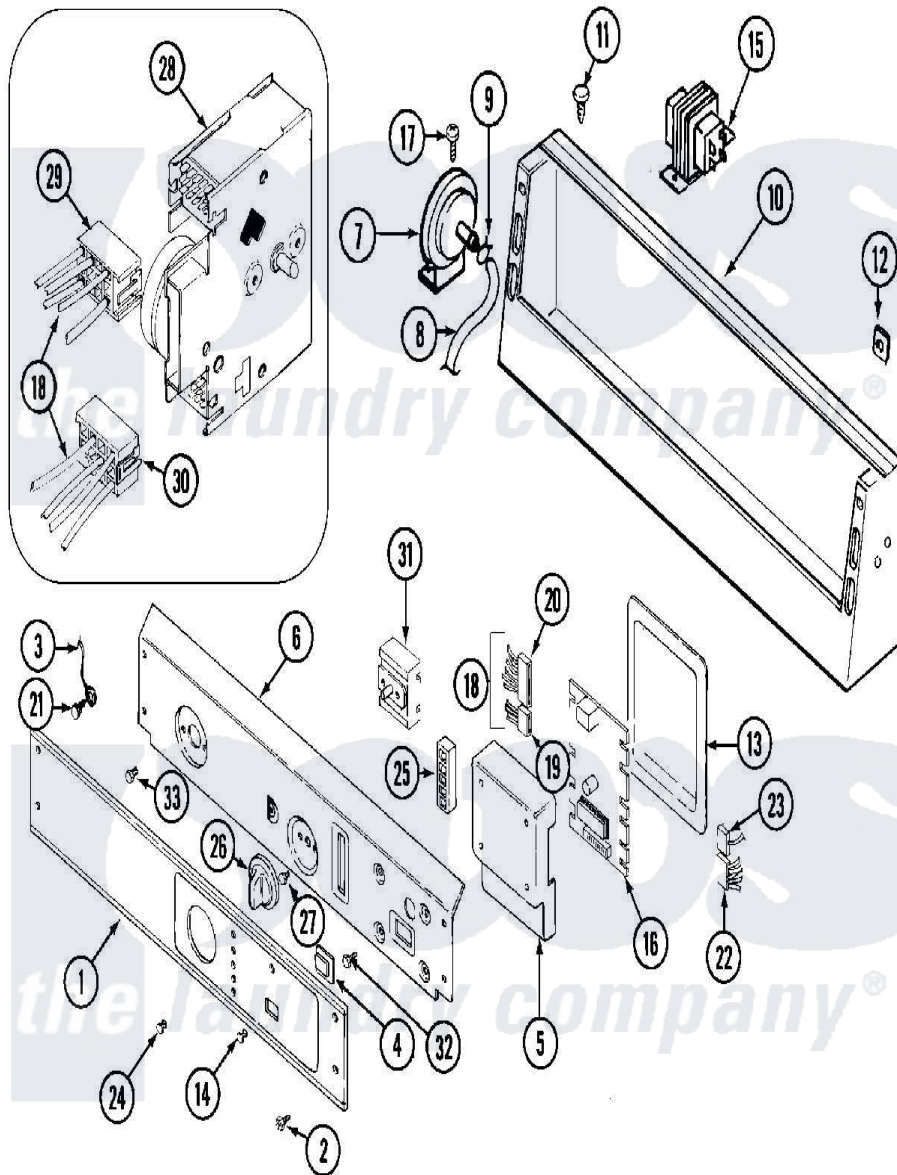

Maytag MAT10DAAW 01 - CONTROL PANEL

Maytag [Commercial Maytag MAT10DAAW Washer Parts](#) Parts Diagram 01 - CONTROL PANEL
 Click on the part number to view part

Item	Original Part Number	Replaced By	Status	Part Description
001	NLA		Not Available	PANEL, CONTROL
002	215506			Screw, Control Panel Overlay
003	205810			Wire, Ground
004	NLA		Not Available	WINDOW, DATA ACQUISITION
005	NLA		Not Available	ENCLOSURE, CIRCUIT BOARD
006	NLA		Not Available	PLATE, BACKUP (WHT)
007	22001308			Switch, Water Level
008	212942	22001619		Tube, Water Level Switch
009	410296	596669		Clamp, Manifold
010	206780			Control Cover Assembly
"	206780L	206780		Control Cover Assembly
011	212276	W10116760		Screw
012	215003			Fastener, Panel And Bracket
013	NLA		Not Available	COVER, ENCLOSURE
014	NLA		Not Available	LENS, LIGHT (GRN)

015	211294	90767	Screw, 8A X 3/8 HeX Washer Head Tapping
"	NLA	Not Available	TRANSFORMER
016	NLA	Not Available	BOARD, DATA ACQUISITION
017	211294	90767	Screw, 8A X 3/8 HeX Washer Head Tapping
018	NLA	Not Available	WIRE HARNESS, MAIN
019	314529		Connector, Edgeboard
020	NLA	Not Available	CONNECTOR, EDGEBOARD (14 PIN)
021	210186	3370225	Screw
022	206799		Optic Switch Assembly
"	NLA	Not Available	CONNECTOR, EDGEBOARD--NA
023	208045		Harness, Wire Sensor Switch To Circuit Brd
"	22001361		Connector, Edgeboard
024	215564		Lens, Indicator Light
025	206881		Indicator, Light
026	206894		Knob, Selector
"	215561	206894	Knob, Selector
027	Y313588	488234	Screw 8-32 X 1/4
028	22001083		Timer
029	22001349		HOUSING, CONNECTOR (BLK)
030	22001350	Not Available	HOUSING, CONNECTOR (WHT)
"	NLA	Not Available	CONNECTOR, WIRE
031	205353		Switch, DiAl-A-Fabric
032	312956		Screw-Igniter And Clip Mount
033	216412		Screw, Bracket To Timer