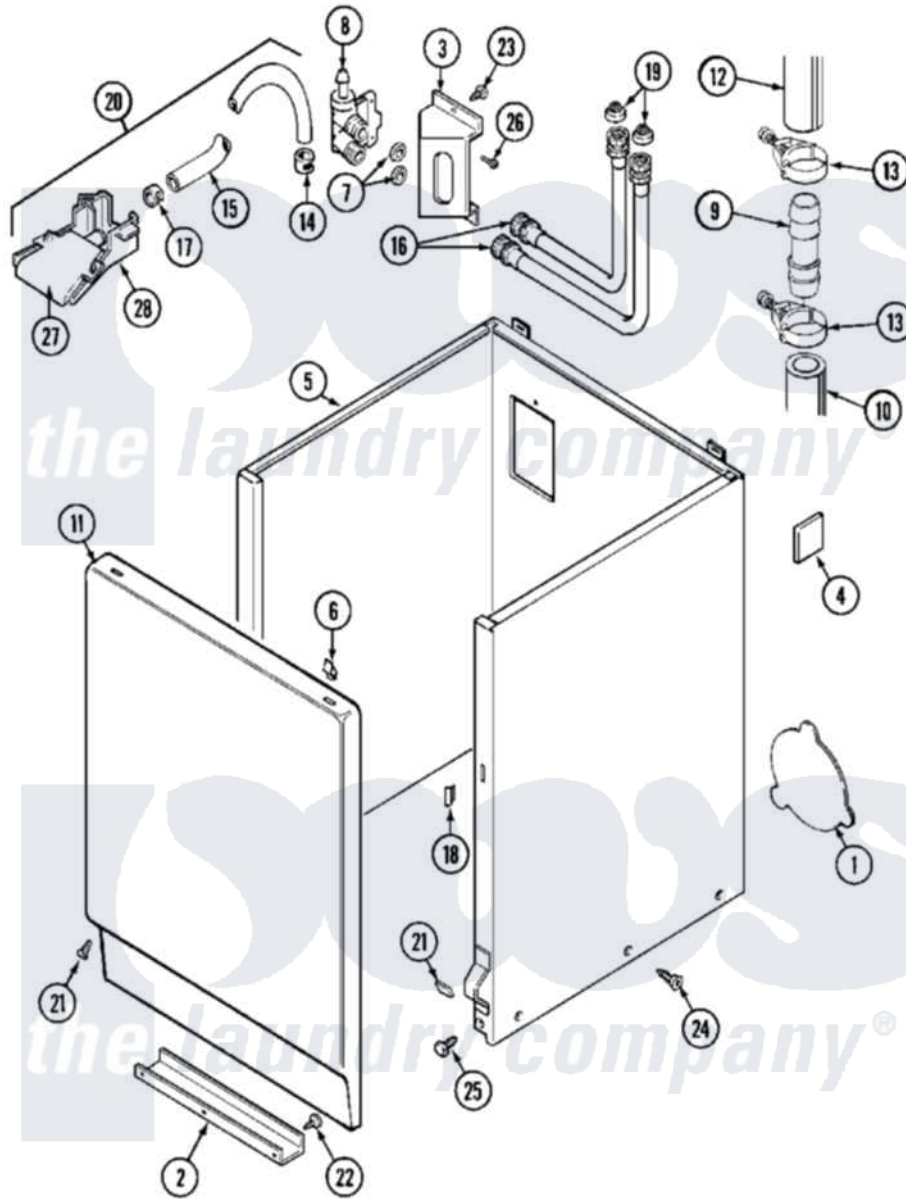

Maytag MAT10DAAAW 04 - CABINET

Maytag [Commercial Maytag MAT10DAAAW Washer Parts](#) Parts Diagram 04 - CABINET
 Click on the part number to view part

Item	Original Part Number	Replaced By	Status	Part Description
001	211294	90767		Screw, 8A X 3/8 HeX Washer Head Tapping
"	212985	22002924		Plate, Access
"	NLA		Not Available	PLATE, ACCESS
002	213846			Guard, Belt
003	214812	22002361		Bracket, Water Valve
004	215058			Pad, Cabinet Bumper
005	NLA		Not Available	CABINET (WHT)
006	212982	22001650		Fastener, Spring
007	Y013783			Washer, Inlet Hose
008	214337	96160		Screen
"	22001275			Valve, Water
009	211111	16272		Connector, Straight
010	214768	211704		Hose, Drain
011	216078		Not Available	PANEL, FRONT (WHT)
"	216078L		Not Available	PANEL, FRONT (ALM) SUB
012	215057	211704		Hose, Drain

013	200461	285655	Clamp, Hose
014	216169	596669	Clamp, Manifold
015	22001190		Hose, Injector
016	205828	202860	Inlet Hose Assembly
017	216170	489503	Clamp
018	214376	22002331	Spacer, Front Panel
019	200961	12001413	Strainer And Washer Kit
020	22001304		Water Injector Assembly
021	204439		Screw And Fstner Assembly
022	211294	90767	Screw, 8A X 3/8 HeX Washer Head Tapping
023	212276	W10116760	Screw
024	213007		Xfor Cabinet See Cabinet, Back
025	213121	3400111	Screw, 12-14 X 5/8
"	213122	27001200	Screw
026	Y313561		Screw----NA
027	22001187		Injector
028	22001186		Injector