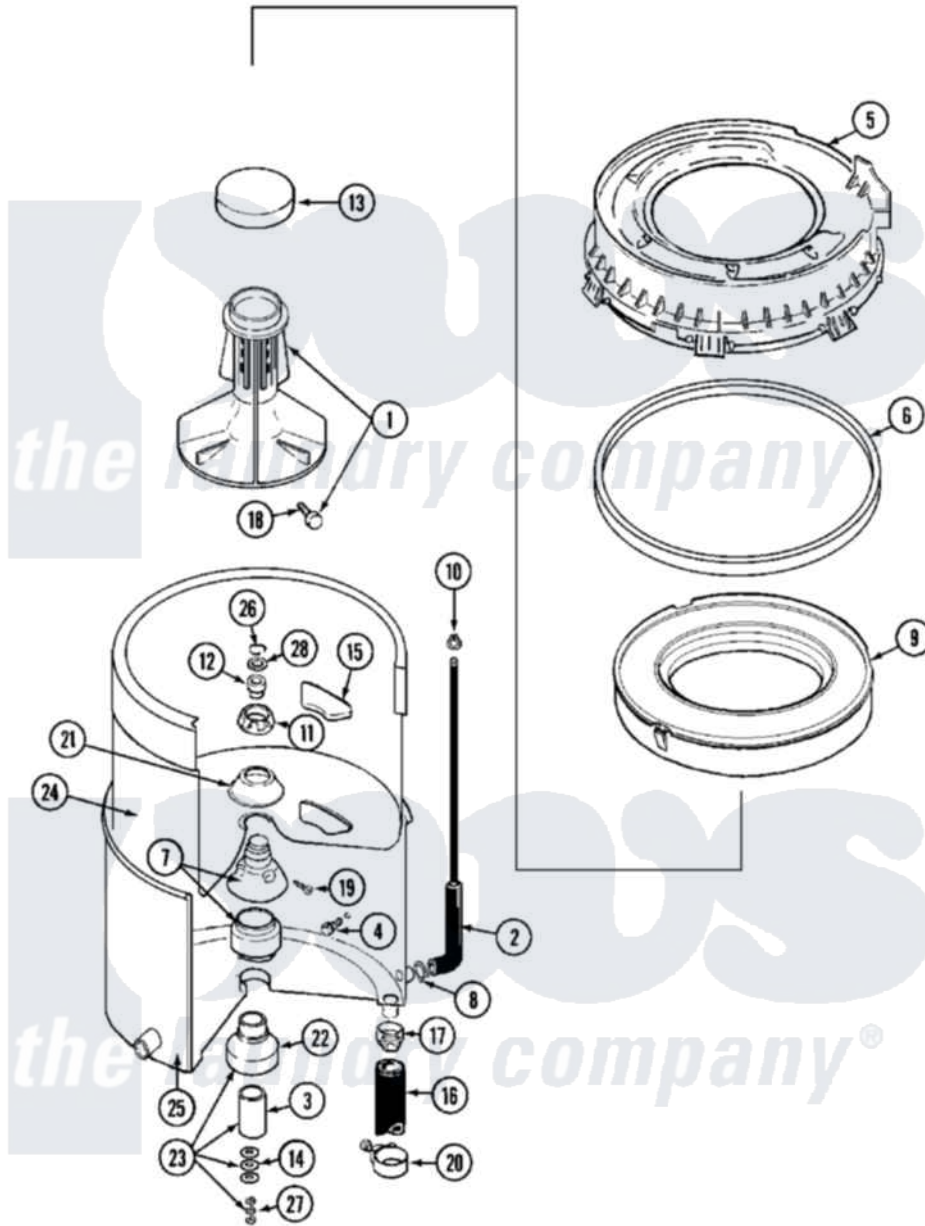

Maytag MAT10DAAW 05 - TUB

Maytag [Commercial Maytag MAT10DAAW Washer Parts](#) Parts Diagram 05 - TUB
 Click on the part number to view part

Item	Original Part Number	Replaced By	Status	Part Description
001	208543			Agitator
002	212942	22001619		Tube, Water Level Switch
003	211130			Bearing Liner, Tub Bearing
004	200744	W10175939		Bolt
"	205254	W10175938		Bolt
005	22001299			Tub Cover And Gasket Assembly
006	Y22001201	22001007		Gasket, Cover To Tub
007	204012	6-2095720		Mounting S
008	211641			Clamp, 1-1/16"
009	22001142			Ring, Balance
010	410296	596669		Clamp, Manifold
011	211047	6-2110472		Nut- Clamp
012	Y0A4298	6-0A57420		Seal- Agitator
013	215532			Cap, Agitator
014	211100			Washer, Outer Tub
015	215980			Plug, Filter Hole

016	Y212989		Hose, Outer Tub To Pump
017	201011	285655	Clamp, Hose
018	206478	Not Available	SCREW & WASHER FOR AGITATOR
019	211618	22001423	Set Screw, Mounting Stem
020	202574	3367052	Clamp, Hose
021	211210		Washer, Clamping Nut
022	200824	6-2040130	Tub Bearin
023	204013	6-2040130	Tub Bearin
024	22001141	Y2201881	Tub, Inner Short White SP
025	22001115	22003312	Tub, Outer
026	Y015667		Retaining Ring
027	Y054867		Washer, Lock
028	Y015666		Washer, Retaining -