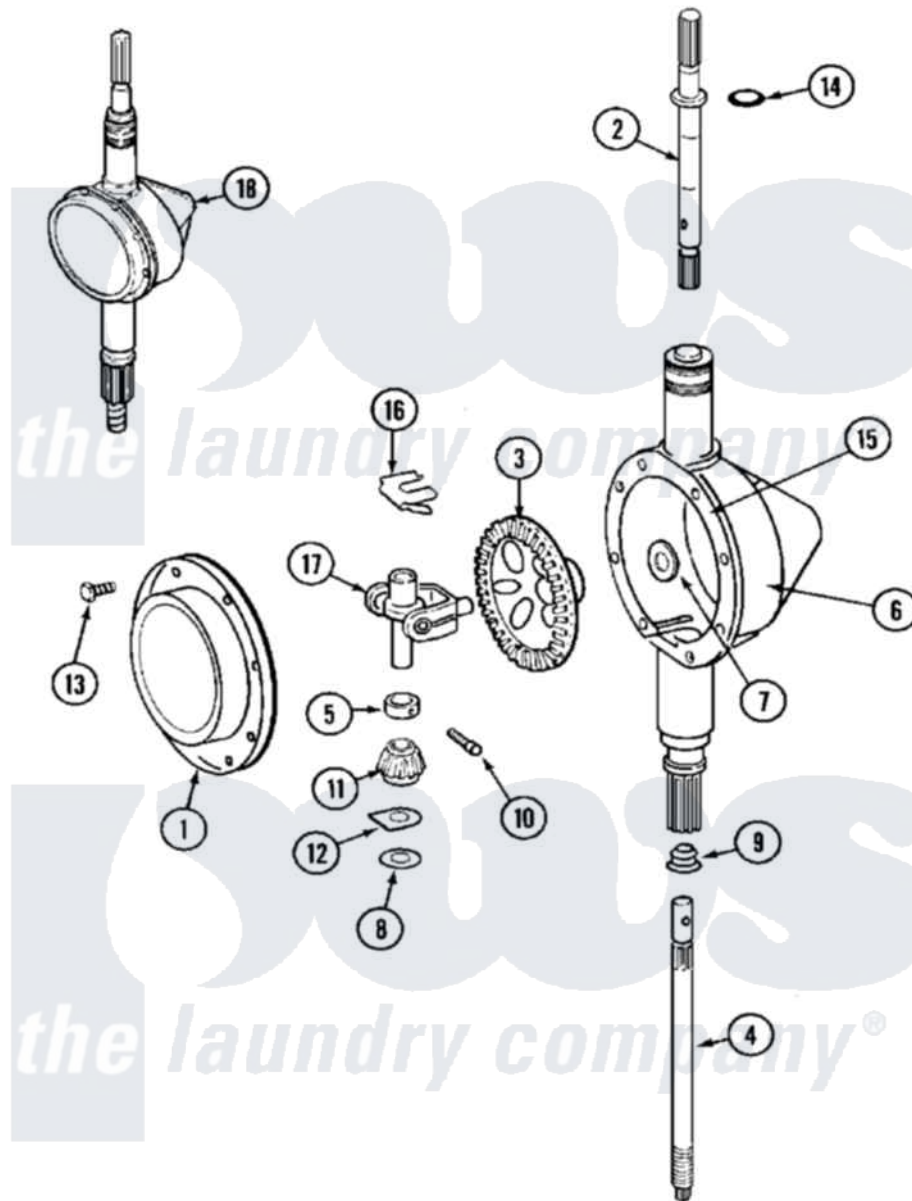

Maytag MAT10DAAW 07 - TRANSMISSION

Maytag Commercial Maytag MAT10DAAW Washer Parts Parts Diagram 07 - TRANSMISSION
 Click on the part number to view part

Item	Original Part Number	Replaced By	Status	Part Description
001	206628			Cover, Transmission
002	207153	6-2097820		Kit- Shaft
003	206713	6-2067130		Gear- Beve
004	NLA		Not Available	SHAFT, CENTER
005	215415		Not Available	COLLAR, LOWER
006	206625	6-2097790		Transmison
007	215394			Washer, Bevel Gear
008	211483	6-2114830		Washer- SP
009	206602	207843		Lip Seal Repair Kit
010	Y206629			Pin, Collar
011	215401	W10221114		Pinion
012	215395			Plate, Clutch
013	215417		Not Available	SCREW, TRANSMISSION COVER
014	210690			Seal, Rubber
015	Y058700	675652		Adhesive
016	215581			Spring, Agitator Shaft

017

206685

[6-2066850](tel:6-2066850)

Yoke

018

206708

[6-2097790](tel:6-2097790)

Transmison