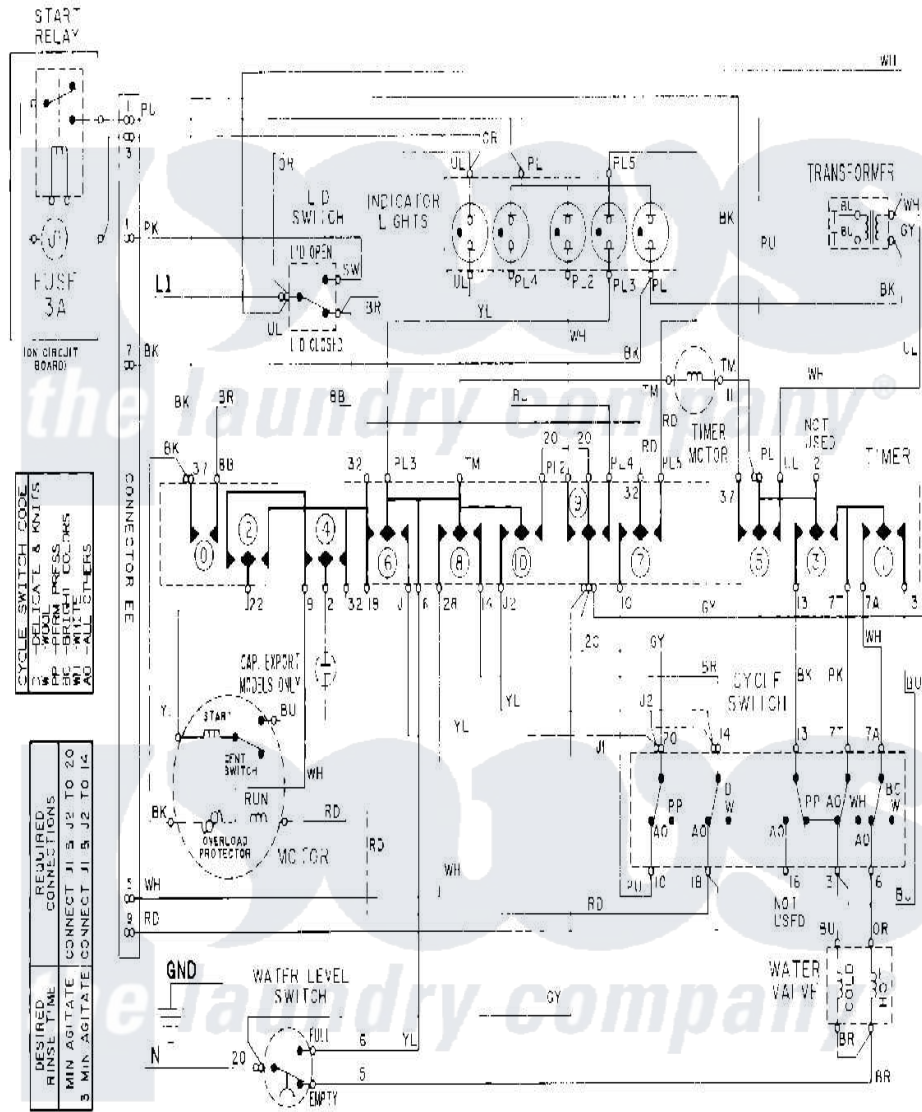

Maytag MAT10DAAW 10 - WIRING INFORMATION

Maytag Commercial Maytag MAT10DAAW Washer Parts Parts Diagram 10 - WIRING INFORMATION
 Click on the part number to view part

Item	Original Part Number	Replaced By	Status	Part Description
001	NLA		Not Available	WIRING INFORMATION