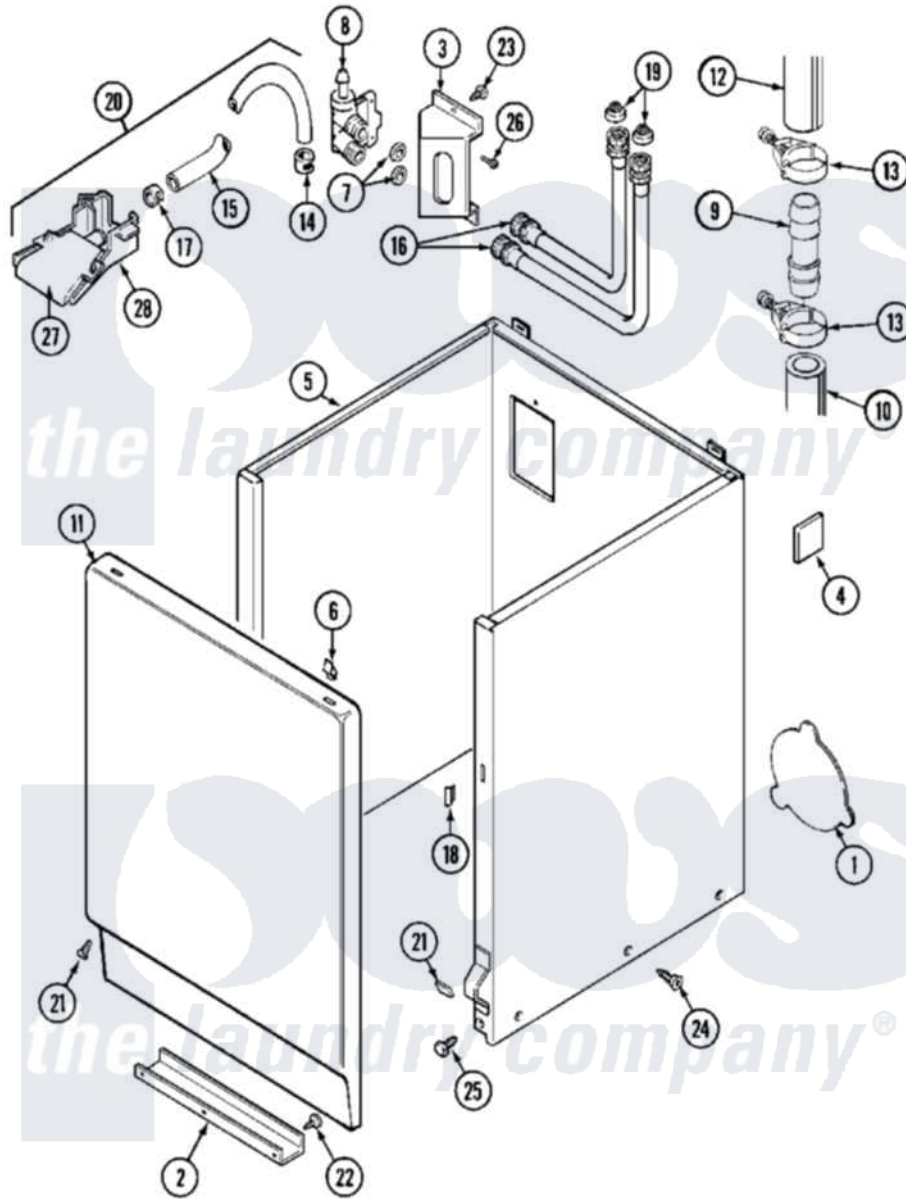

Maytag MAT10DAABL 04 - CABINET

Maytag [Commercial Maytag MAT10DAABL Washer Parts](#) Parts Diagram 04 - CABINET
 Click on the part number to view part

Item	Original Part Number	Replaced By	Status	Part Description
001	211294	90767		Screw, 8A X 3/8 HeX Washer Head Tapping
"	212985	22002924		Plate, Access
"	NLA		Not Available	PLATE, ACCESS
002	213846			Guard, Belt
003	214812	22002361		Bracket, Water Valve
004	215058			Pad, Cabinet Bumper
005	NLA		Not Available	CABINET (WHT)
006	212982	22001650		Fastener, Spring
007	Y013783			Washer, Inlet Hose
008	214337	96160		Screen
"	22001275			Valve, Water
009	211111	16272		Connector, Straight
010	214768	211704		Hose, Drain
011	216078		Not Available	PANEL, FRONT (WHT)
"	216078L		Not Available	PANEL, FRONT (ALM) SUB
012	215057	211704		Hose, Drain

013	200461	285655	Clamp, Hose
014	216169	596669	Clamp, Manifold
015	22001190		Hose, Injector
016	205828	202860	Inlet Hose Assembly
017	216170	489503	Clamp
018	214376	22002331	Spacer, Front Panel
019	200961	12001413	Strainer And Washer Kit
020	22001304		Water Injector Assembly
021	204439		Screw And Fstner Assembly
022	211294	90767	Screw, 8A X 3/8 HeX Washer Head Tapping
023	212276	W10116760	Screw
024	213007		Xfor Cabinet See Cabinet, Back
025	213121	3400111	Screw, 12-14 X 5/8
"	213122	27001200	Screw
026	Y313561		Screw----NA
027	22001187		Injector
028	22001186		Injector