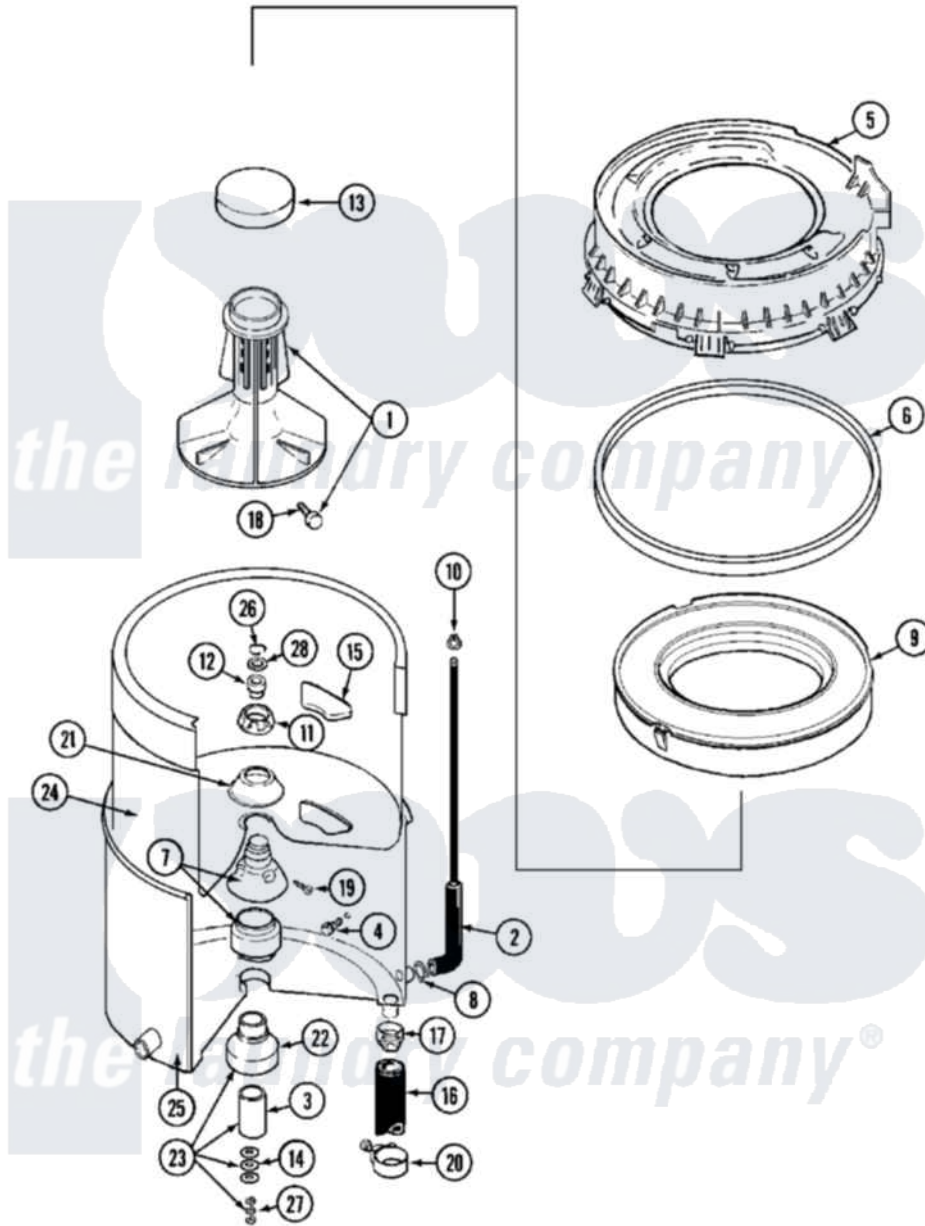

Maytag MAT10DAABL 05 - TUB

Maytag [Commercial Maytag MAT10DAABL Washer Parts](#) Parts Diagram 05 - TUB
 Click on the part number to view part

Item	Original Part Number	Replaced By	Status	Part Description
001	208543			Agitator
002	212942	22001619		Tube, Water Level Switch
003	211130			Bearing Liner, Tub Bearing
004	200744	W10175939		Bolt
"	205254	W10175938		Bolt
005	22001299			Tub Cover And Gasket Assembly
006	Y22001201	22001007		Gasket, Cover To Tub
007	204012	6-2095720		Mounting S
008	211641			Clamp, 1-1/16"
009	22001142			Ring, Balance
010	410296	596669		Clamp, Manifold
011	211047	6-2110472		Nut- Clamp
012	Y0A4298	6-0A57420		Seal- Agitator
013	215532			Cap, Agitator
014	211100			Washer, Outer Tub
015	215980			Plug, Filter Hole

016	Y212989		Hose, Outer Tub To Pump
017	201011	285655	Clamp, Hose
018	206478	Not Available	SCREW & WASHER FOR AGITATOR
019	211618	22001423	Set Screw, Mounting Stem
020	202574	3367052	Clamp, Hose
021	211210		Washer, Clamping Nut
022	200824	6-2040130	Tub Bearin
023	204013	6-2040130	Tub Bearin
024	22001141	Y2201881	Tub, Inner Short White SP
025	22001115	22003312	Tub, Outer
026	Y015667		Retaining Ring
027	Y054867		Washer, Lock
028	Y015666		Washer, Retaining -