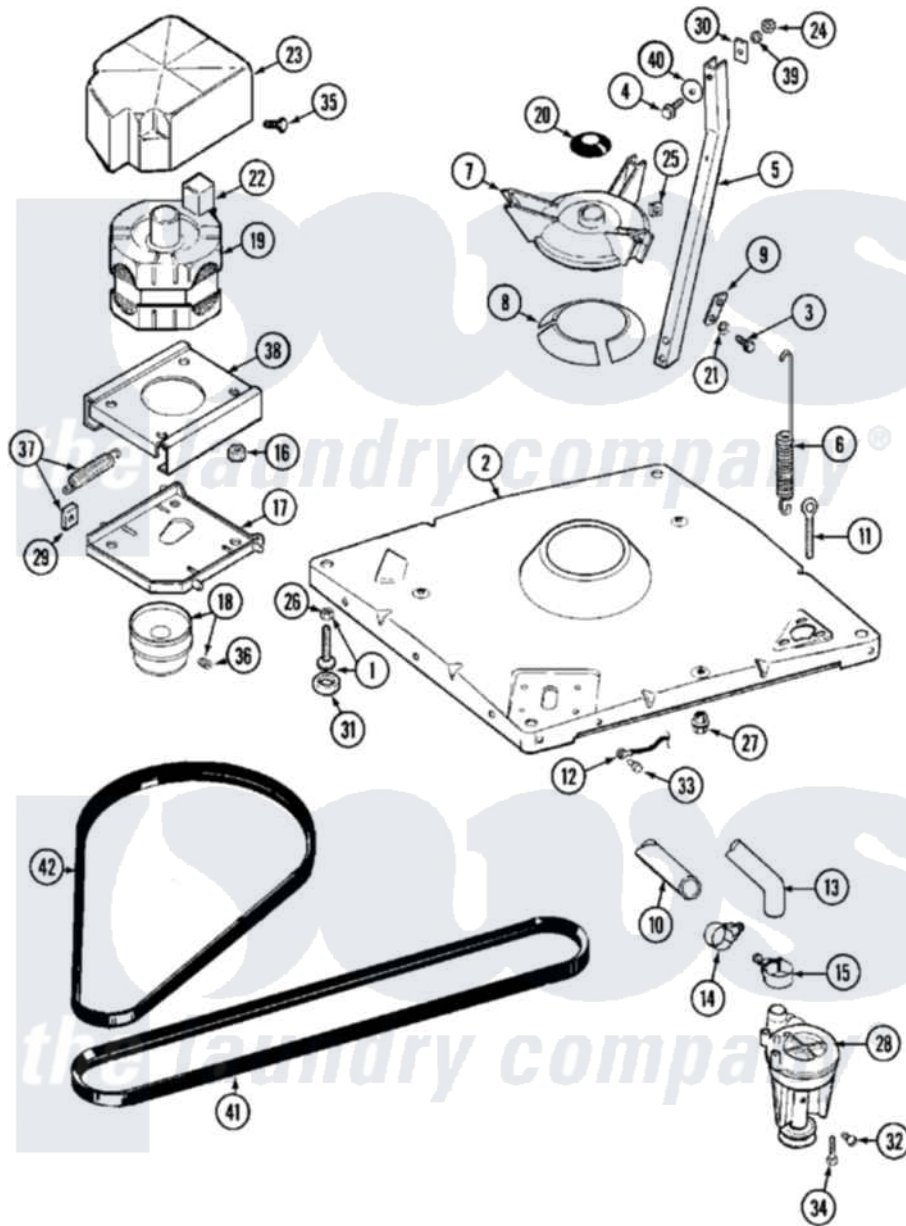

Maytag MAT10DAABL 06 - BASE

Maytag [Commercial Maytag MAT10DAABL Washer Parts](#) Parts Diagram 06 - BASE
 Click on the part number to view part

| Item | Original Part Number | Replaced By | Status | Part Description |
|------|--------------------------|---------------------------|---------------|----------------------------|
| 001 | Y302699 | 22003428 | | Leg, Adjustable |
| 002 | 22001172 | 22002150 | | Base |
| 003 | Y015627 | | | Screw- Hex |
| 004 | 200744 | W10175939 | | Bolt |
| " | 205254 | W10175938 | | Bolt |
| 005 | 213100 | | Not Available | PART NOT USED |
| 006 | 22001300 | | | Spring, Centering |
| 007 | 203725 | | | Damper W/Bolt And Clip |
| 008 | 203956 | | | Damper Pad Kit |
| 009 | 213073 | | | Washer, Double Brace |
| 010 | 214768 | 211704 | | Hose, Drain |
| 011 | 216416 | | | Bolt, Eye/Centering Spring |
| 012 | 901220 | | | Ground Wire |
| 013 | Y212989 | | | Hose, Outer Tub To Pump |
| 014 | 200461 | 285655 | | Clamp, Hose |
| 015 | 202574 | 3367052 | | Clamp, Hose |