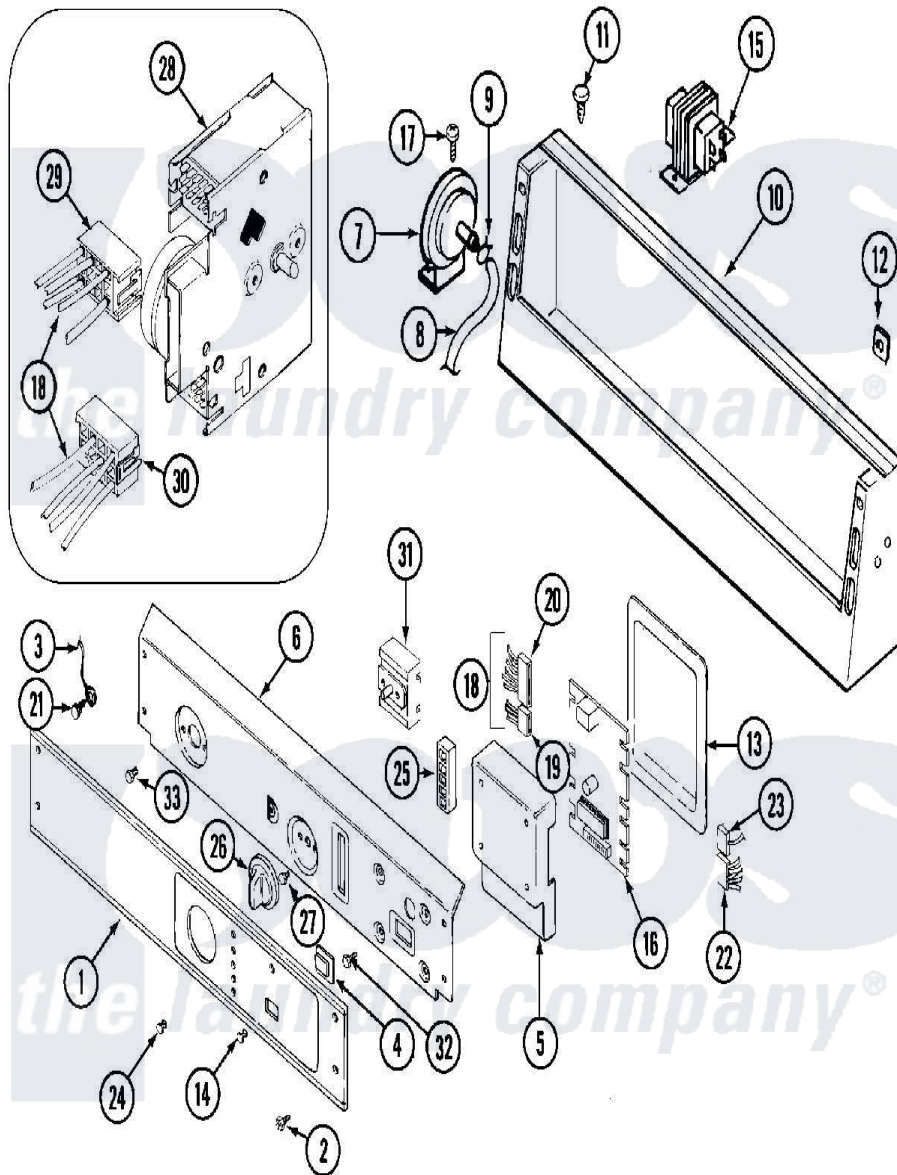

Maytag MAT10DAABW 01 - CONTROL PANEL

Maytag [Commercial Maytag MAT10DAABW Washer Parts](#) Parts Diagram 01 - CONTROL PANEL
 Click on the part number to view part

Item	Original Part Number	Replaced By	Status	Part Description
001	NLA		Not Available	PANEL, CONTROL
002	215506			Screw, Control Panel Overlay
003	205810			Wire, Ground
004	NLA		Not Available	WINDOW, DATA ACQUISITION
005	NLA		Not Available	ENCLOSURE, CIRCUIT BOARD
006	NLA		Not Available	PLATE, BACKUP (WHT)
007	22001308			Switch, Water Level
008	212942	22001619		Tube, Water Level Switch
009	410296	596669		Clamp, Manifold
010	206780			Control Cover Assembly
"	206780L	206780		Control Cover Assembly
011	212276	W10116760		Screw
012	215003			Fastener, Panel And Bracket
013	NLA		Not Available	COVER, ENCLOSURE
014	NLA		Not Available	LENS, LIGHT (GRN)

015	211294	90767	Screw, 8A X 3/8 HeX Washer Head Tapping
"	NLA	Not Available	TRANSFORMER
016	NLA	Not Available	BOARD, DATA ACQUISITION
017	211294	90767	Screw, 8A X 3/8 HeX Washer Head Tapping
018	NLA	Not Available	WIRE HARNESS, MAIN
019	314529		Connector, Edgeboard
020	NLA	Not Available	CONNECTOR, EDGEBOARD (14 PIN)
021	210186	3370225	Screw
022	206799		Optic Switch Assembly
"	NLA	Not Available	CONNECTOR, EDGEBOARD--NA
023	208045		Harness, Wire Sensor Switch To Circuit Brd
"	22001361		Connector, Edgeboard
024	215564		Lens, Indicator Light
025	206881		Indicator, Light
026	206894		Knob, Selector
"	215561	206894	Knob, Selector
027	Y313588	488234	Screw 8-32 X 1/4
028	22001083		Timer
029	22001349		HOUSING, CONNECTOR (BLK)
030	22001350	Not Available	HOUSING, CONNECTOR (WHT)
"	NLA	Not Available	CONNECTOR, WIRE
031	205353		Switch, DiAl-A-Fabric
032	312956		Screw-Igniter And Clip Mount
033	216412		Screw, Bracket To Timer