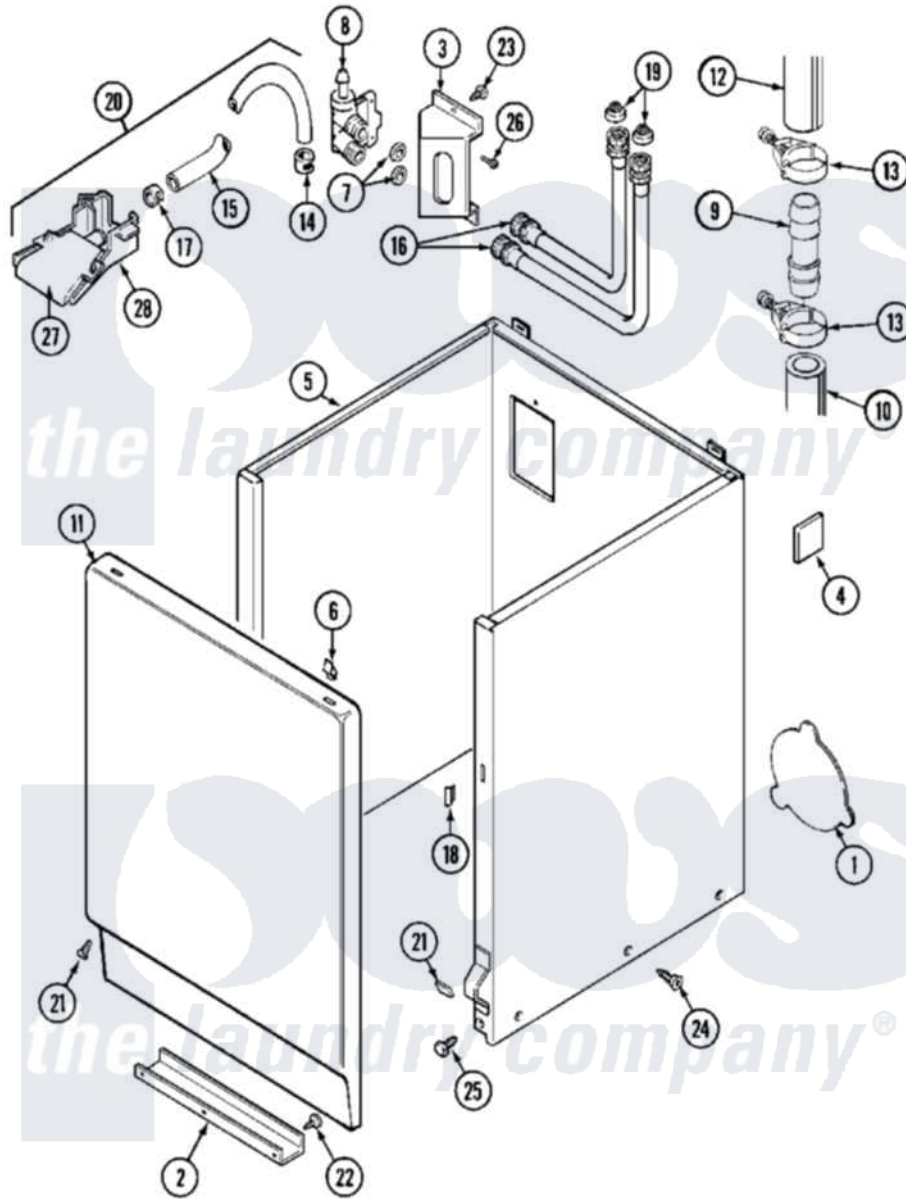

# Maytag MAT10DAABW 04 - CABINET

Maytag [Commercial Maytag MAT10DAABW Washer Parts](#) Parts Diagram 04 - CABINET  
 Click on the part number to view part

Item	Original Part Number	Replaced By	Status	Part Description
001	<a href="#">211294</a>	<a href="#">90767</a>		Screw, 8A X 3/8 HeX Washer Head Tapping
"	212985	<a href="#">22002924</a>		Plate, Access
"	NLA		Not Available	PLATE, ACCESS
002	<a href="#">213846</a>			Guard, Belt
003	214812	<a href="#">22002361</a>		Bracket, Water Valve
004	<a href="#">215058</a>			Pad, Cabinet Bumper
005	NLA		Not Available	CABINET (WHT)
006	212982	<a href="#">22001650</a>		Fastener, Spring
007	<a href="#">Y013783</a>			Washer, Inlet Hose
008	214337	<a href="#">96160</a>		Screen
"	<a href="#">22001275</a>			Valve, Water
009	<a href="#">211111</a>	<a href="#">16272</a>		Connector, Straight
010	<a href="#">214768</a>	<a href="#">211704</a>		Hose, Drain
011	216078		Not Available	PANEL, FRONT (WHT)
"	216078L		Not Available	PANEL, FRONT (ALM) SUB
012	215057	<a href="#">211704</a>		Hose, Drain

013	200461	<a href="#">285655</a>	Clamp, Hose
014	216169	<a href="#">596669</a>	Clamp, Manifold
015	<a href="#">22001190</a>		Hose, Injector
016	205828	<a href="#">202860</a>	Inlet Hose Assembly
017	216170	<a href="#">489503</a>	Clamp
018	214376	<a href="#">22002331</a>	Spacer, Front Panel
019	200961	<a href="#">12001413</a>	Strainer And Washer Kit
020	<a href="#">22001304</a>		Water Injector Assembly
021	<a href="#">204439</a>		Screw And Fstner Assembly
022	<a href="#">211294</a>	<a href="#">90767</a>	Screw, 8A X 3/8 HeX Washer Head Tapping
023	212276	<a href="#">W10116760</a>	Screw
024	<a href="#">213007</a>		Xfor Cabinet See Cabinet, Back
025	<a href="#">213121</a>	<a href="#">3400111</a>	Screw, 12-14 X 5/8
"	<a href="#">213122</a>	<a href="#">27001200</a>	Screw
026	<a href="#">Y313561</a>		Screw----NA
027	<a href="#">22001187</a>		Injector
028	<a href="#">22001186</a>		Injector