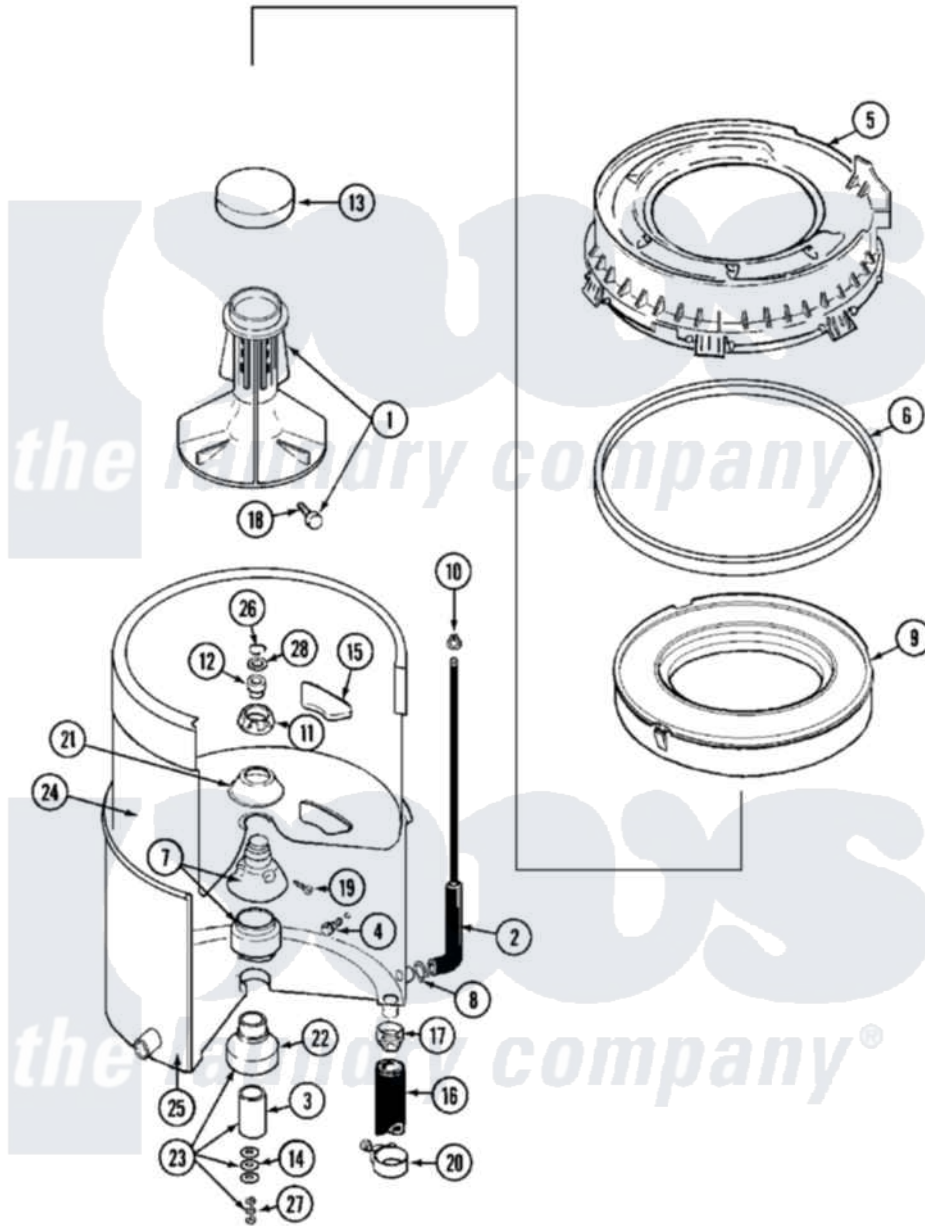

Maytag MAT10DAABW 05 - TUB

Maytag [Commercial Maytag MAT10DAABW Washer Parts](#) Parts Diagram 05 - TUB
 Click on the part number to view part

Item	Original Part Number	Replaced By	Status	Part Description
001	208543			Agitator
002	212942	22001619		Tube, Water Level Switch
003	211130			Bearing Liner, Tub Bearing
004	200744	W10175939		Bolt
"	205254	W10175938		Bolt
005	22001299			Tub Cover And Gasket Assembly
006	Y22001201	22001007		Gasket, Cover To Tub
007	204012	6-2095720		Mounting S
008	211641			Clamp, 1-1/16"
009	22001142			Ring, Balance
010	410296	596669		Clamp, Manifold
011	211047	6-2110472		Nut- Clamp
012	Y0A4298	6-0A57420		Seal- Agitator
013	215532			Cap, Agitator
014	211100			Washer, Outer Tub
015	215980			Plug, Filter Hole

016	Y212989		Hose, Outer Tub To Pump
017	201011	285655	Clamp, Hose
018	206478	Not Available	SCREW & WASHER FOR AGITATOR
019	211618	22001423	Set Screw, Mounting Stem
020	202574	3367052	Clamp, Hose
021	211210		Washer, Clamping Nut
022	200824	6-2040130	Tub Bearin
023	204013	6-2040130	Tub Bearin
024	22001141	Y2201881	Tub, Inner Short White SP
025	22001115	22003312	Tub, Outer
026	Y015667		Retaining Ring
027	Y054867		Washer, Lock
028	Y015666		Washer, Retaining -