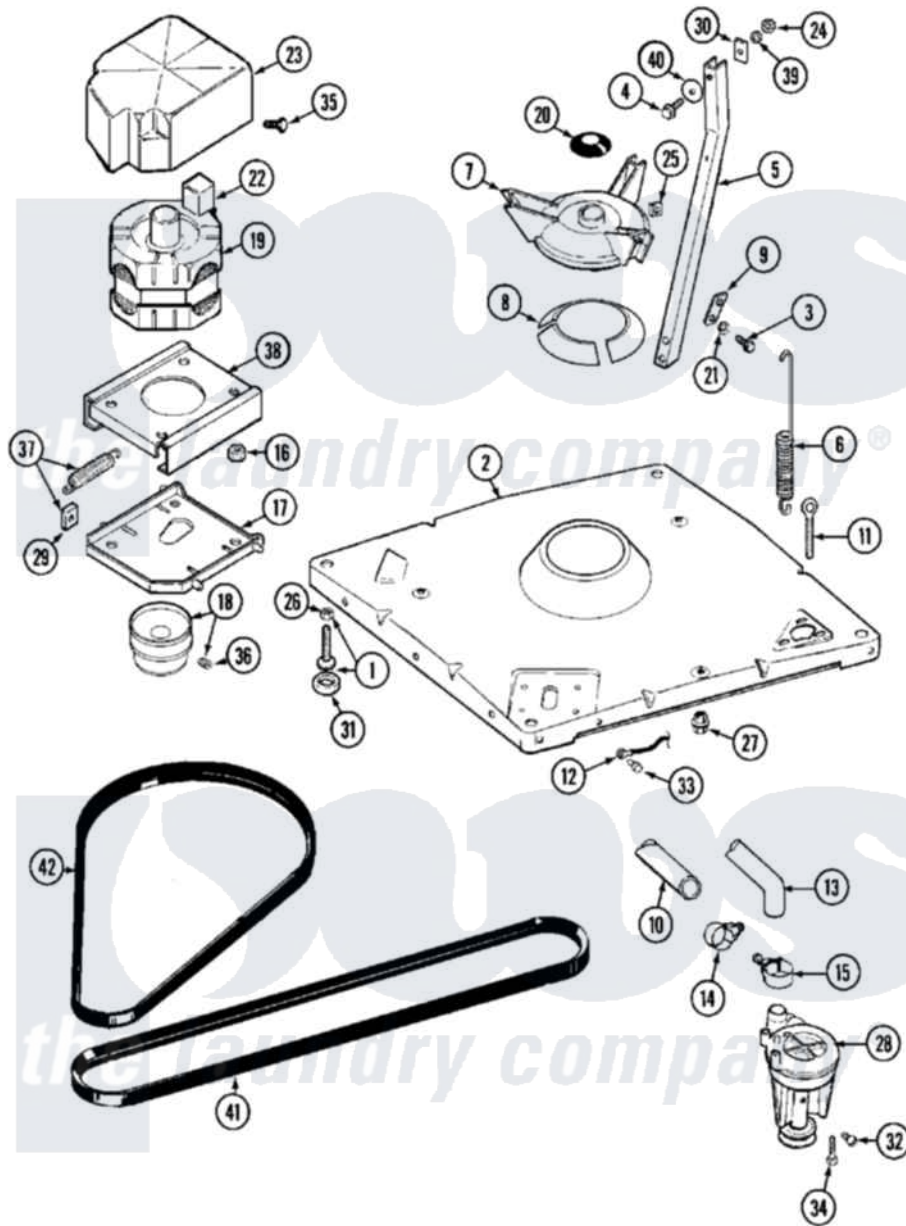

Maytag MAT10DAABW 06 - BASE

Maytag [Commercial Maytag MAT10DAABW Washer Parts](#) Parts Diagram 06 - BASE
 Click on the part number to view part

Item	Original Part Number	Replaced By	Status	Part Description
001	Y302699	22003428		Leg, Adjustable
002	22001172	22002150		Base
003	Y015627			Screw- Hex
004	200744	W10175939		Bolt
"	205254	W10175938		Bolt
005	213100		Not Available	PART NOT USED
006	22001300			Spring, Centering
007	203725			Damper W/Bolt And Clip
008	203956			Damper Pad Kit
009	213073			Washer, Double Brace
010	214768	211704		Hose, Drain
011	216416			Bolt, Eye/Centering Spring
012	901220			Ground Wire
013	Y212989			Hose, Outer Tub To Pump
014	200461	285655		Clamp, Hose
015	202574	3367052		Clamp, Hose

016	Y311426	3400029	Nut, Adapter Plate
017	22001301		Mount, Motor Lower-Assembly
018	200816	6-2008160	Pulley- MO
019	201805	12002351	Motor-Drve
020	211028	22001586	Deflector, Water
021	911852	486009	Lockwasher
022	205131		Switch, Motor External Start
"	205132	Not Available	SWITCH, MOTOR EXTERNAL START No.201664-14,205463-4 & 201800-4
"	206505	Not Available	PROD. No.201664-15, & No.205463-3.
"	NLA	Not Available	SWITCH, MOTOR EXTERNAL START
023	215098		Shield, Motor
024	Y052734		Nut, Carrage Bolts And Bracket
025	Y052785		Nut, Brace To Damper
026	210385		Lock Nut For Adjustable Leg
027	211949		Nut, Adjustment Eyebolt
028	202203	6-2022030	Pump As Pa
029	Y204998	205000	Roller And Spring Kit 4+Spr
030	212979	Not Available	WASHER, TUB BRACE
031	210684		Foot, Adjustable Leg
032	Y015408	22003235	Screw, Bearing Insert
033	210186	3370225	Screw
034	211880		Screw, HeX Head No.10 X 1/2 Inc
035	213121	3400111	Screw, 12-14 X 5/8
036	Y053241		Set Screw, Motor Pulley
037	205000		Roller And Spring Kit 4+Spr
038	214956		Motor Mount Assembly
039	Y054867		Washer, Lock
040	211100		Washer, Outer Tub
041	211124		Part Not Used
042	211125		V Belt, Drive Pulley