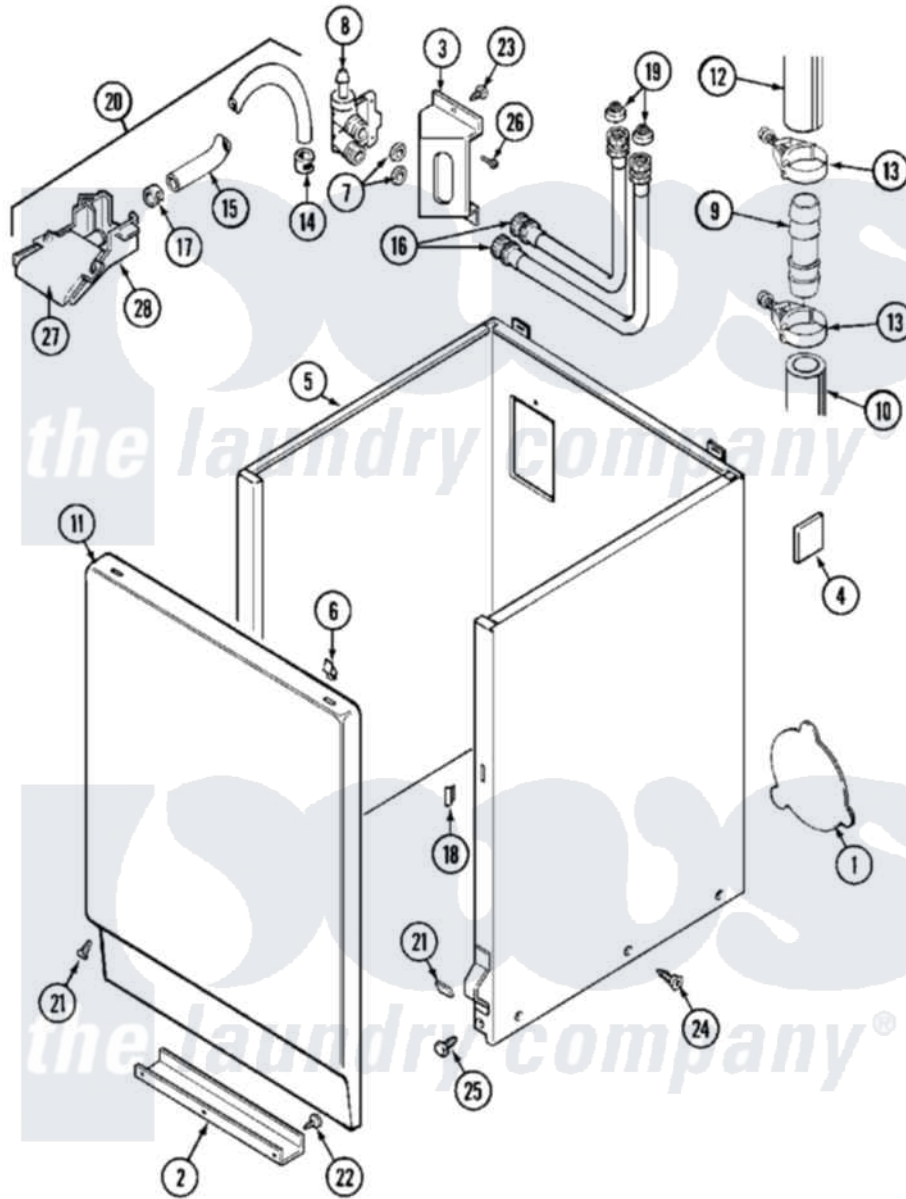

Maytag MAT10PDAAL 04 - CABINET

Maytag [Commercial Maytag MAT10PDAAL Washer Parts](#) Parts Diagram 04 - CABINET
 Click on the part number to view part

Item	Original Part Number	Replaced By	Status	Part Description
001	211294	90767		Screw, 8A X 3/8 HeX Washer Head Tapping
"	212985	22002924		Plate, Access
"	NLA		Not Available	PLATE, ACCESS
002	213846			Guard, Belt
003	214812	22002361		Bracket, Water Valve
004	215058			Pad, Cabinet Bumper
005	NLA		Not Available	CABINET (WHT)
006	212982	22001650		Fastener, Spring
007	Y013783			Washer, Inlet Hose
008	205161	489503		Clamp
"	214337	96160		Screen
"	22001275			Valve, Water
"	22001604			Valve, Water 120V 60Hz
009	211111	16272		Connector, Straight
010	214768	211704		Hose, Drain
011	216078		Not Available	PANEL, FRONT (WHT)

"	216078L		Not Available	PANEL, FRONT (ALM) SUB
012	215057	211704		Hose, Drain
013	200461	285655		Clamp, Hose
014	216169	596669		Clamp, Manifold
015	22001190			Hose, Injector
"	22001608	22001954		Injector Hose And Clamp Kit
"	22001900			Preventer, Back Flow
016	205828	202860		Inlet Hose Assembly
017	216170	489503		Clamp
018	214376	22002331		Spacer, Front Panel
019	200961	12001413		Strainer And Washer Kit
020	22001304			Water Injector Assembly
021	204439			Screw And Fstner Assembly
022	211294	90767		Screw, 8A X 3/8 HeX Washer Head Tapping
023	212276	W10116760		Screw
024	213007			Xfor Cabinet See Cabinet, Back
025	213121	3400111		Screw, 12-14 X 5/8
"	213122	27001200		Screw
026	Y313561			Screw----NA
027	22001187			Injector
028	22001186			Injector