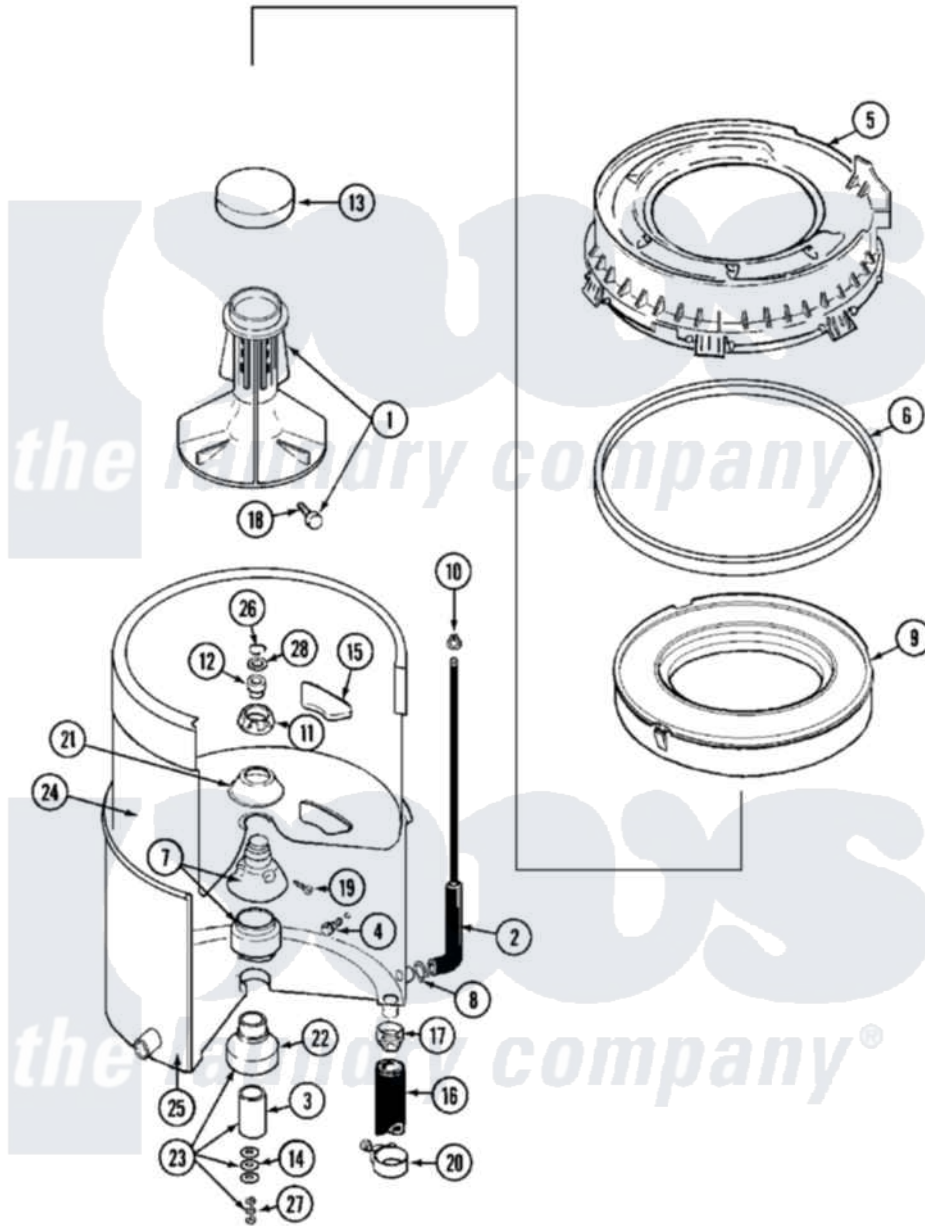

Maytag MAT10PDAAL 05 - TUB

Maytag [Commercial Maytag MAT10PDAAL Washer Parts](#) Parts Diagram 05 - TUB
 Click on the part number to view part

Item	Original Part Number	Replaced By	Status	Part Description
001	208543			Agitator
002	212942	22001619		Tube, Water Level Switch
003	211130			Bearing Liner, Tub Bearing
004	200744	W10175939		Bolt
"	205254	W10175938		Bolt
005	22001299			Tub Cover And Gasket Assembly
"	22001606	12001270		Kit, Injector Acc.
006	Y22001201	22001007		Gasket, Cover To Tub
007	204012	6-2095720		Mounting S
008	211641			Clamp, 1-1/16"
009	22001142			Ring, Balance
010	410296	596669		Clamp, Manifold
011	211047	6-2110472		Nut- Clamp
012	Y0A4298	6-0A57420		Seal- Agitator
013	215532			Cap, Agitator
014	211100			Washer, Outer Tub

015	215980		Plug, Filter Hole
016	Y212989		Hose, Outer Tub To Pump
017	201011	285655	Clamp, Hose
018	206478	Not Available	SCREW & WASHER FOR AGITATOR
019	211618	22001423	Set Screw, Mounting Stem
020	202574	3367052	Clamp, Hose
021	211210		Washer, Clamping Nut
022	200824	6-2040130	Tub Bearin
023	204013	6-2040130	Tub Bearin
024	22001141	Y2201881	Tub, Inner Short White SP
025	22001115	22003312	Tub, Outer
026	Y015667		Retaining Ring
027	Y054867		Washer, Lock
028	Y015666		Washer, Retaining -