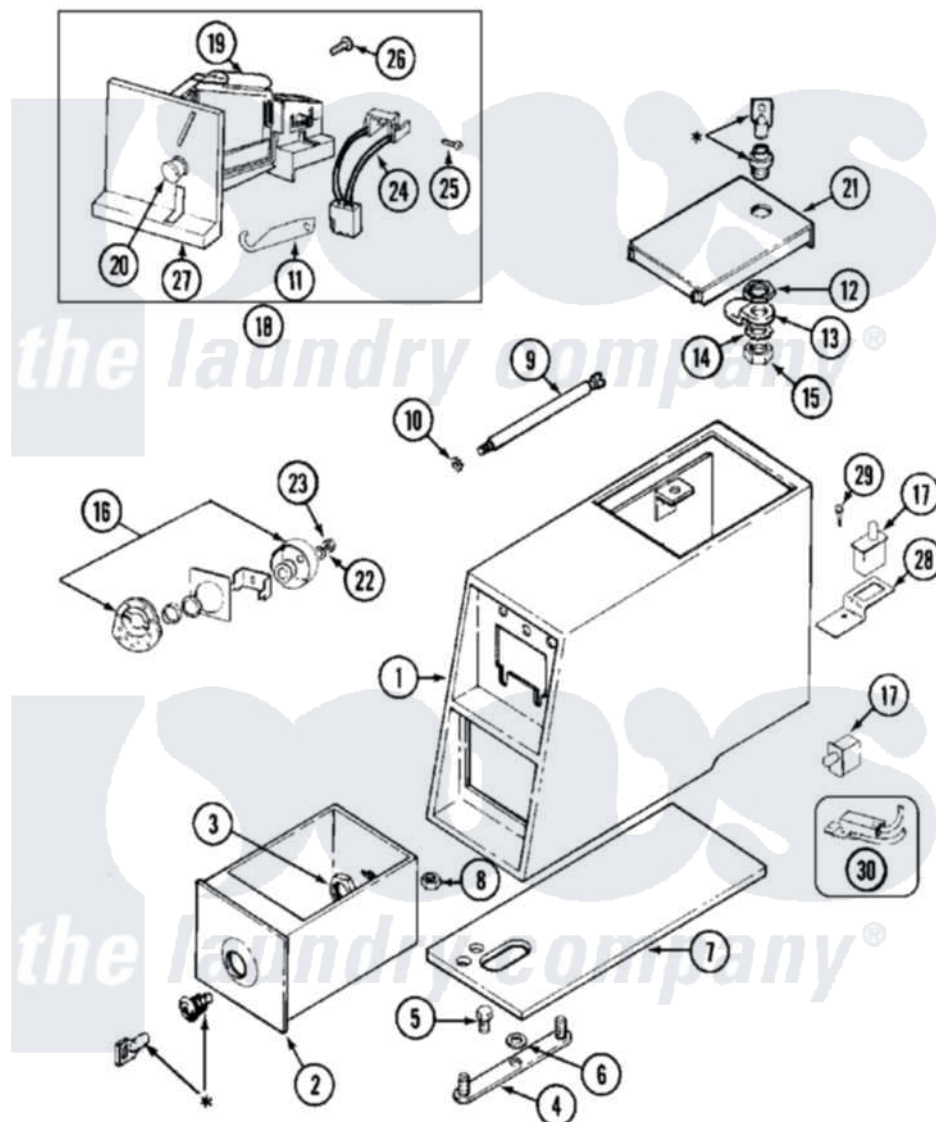

Maytag MAT10PDAAW 02 - CONTROL CNTR (SERIAL SUFFIX KB & AFTER)

***CONTACT YOUR COMMERCIAL LAUNDRY DISTRIBUTOR**

Maytag [Commercial Maytag MAT10PDAAW Washer Parts](#) Parts Diagram 02 - CONTROL CNTR (SERIAL SUFFIX KB & AFTER)

[Click on the part number to view part](#)

| Item | Original Part Number | Replaced By | Status | Part Description |
|------|--------------------------|---------------------------|---------------|---|
| 001 | 22001407 | | | Case, Coin Slide |
| " | 22001408 | | | (ALM) |
| 002 | 207912 | 208884 | | Coin Box K |
| " | 207912L | 208884 | | Coin Box K |
| 003 | 212328 | W10139762 | | Hex Nut, 3/4-27 |
| 004 | NLA | | Not Available | STRAP, MOUNTING |
| 005 | 211294 | 90767 | | Screw, 8A X 3/8 HeX Washer Head Tapping |
| 006 | 910309 | | | Washer, Mounting Strap |
| 007 | 214660 | | | Gasket, Control Center |
| 008 | Y052740 | 62739 | | Nut, Lock |
| 009 | 211605 | | | Bezel, Timer Dial |
| " | 213035 | | | Bolt, Locking |
| 010 | 910181 | | | Lockwasher, Terminal Block |
| 011 | 216011 | | | Spring, Return Button |