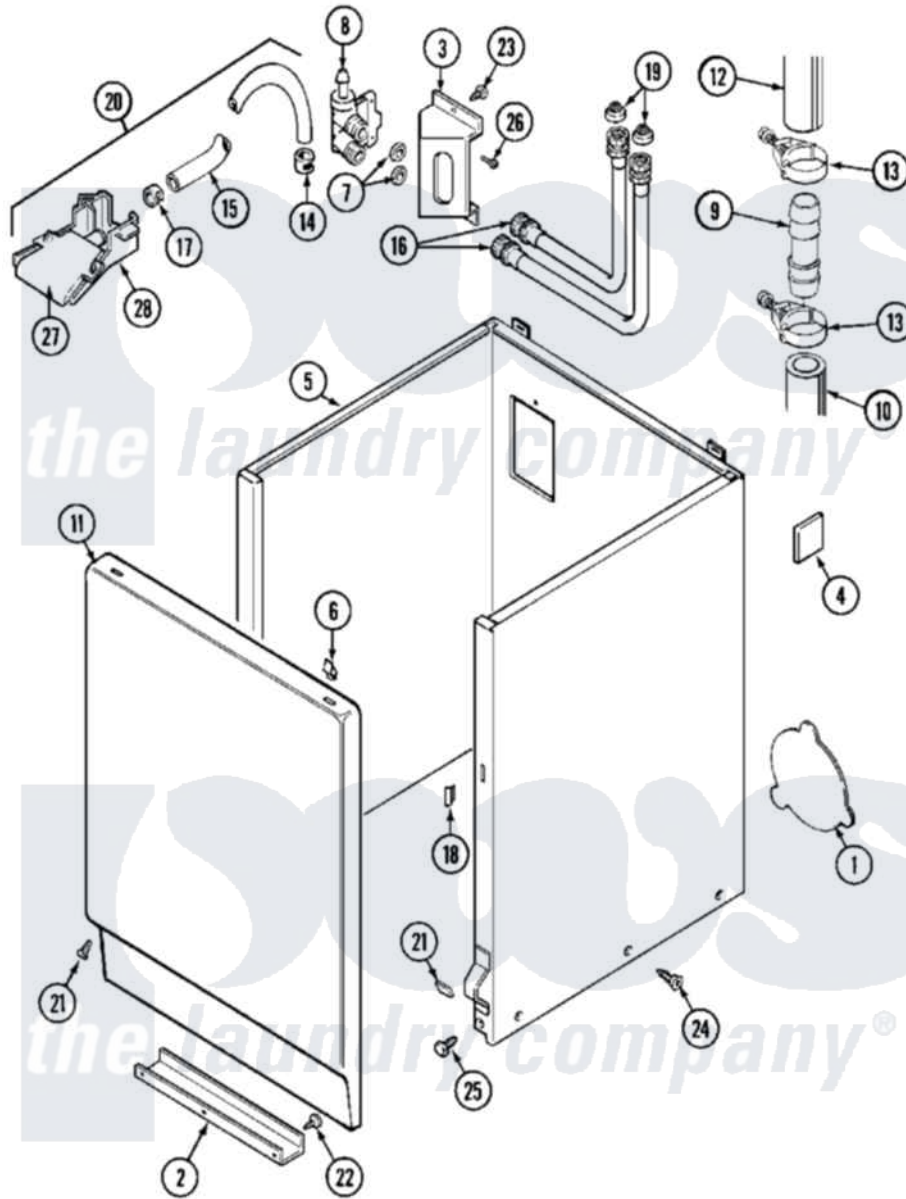

# Maytag MAT10PDAAW 04 - CABINET

Maytag [Commercial Maytag MAT10PDAAW Washer Parts](#) Parts Diagram 04 - CABINET  
 Click on the part number to view part

Item	Original Part Number	Replaced By	Status	Part Description
001	<a href="#">211294</a>	<a href="#">90767</a>		Screw, 8A X 3/8 HeX Washer Head Tapping
"	212985	<a href="#">22002924</a>		Plate, Access
"	NLA		Not Available	PLATE, ACCESS
002	<a href="#">213846</a>			Guard, Belt
003	214812	<a href="#">22002361</a>		Bracket, Water Valve
004	<a href="#">215058</a>			Pad, Cabinet Bumper
005	NLA		Not Available	CABINET (WHT)
006	212982	<a href="#">22001650</a>		Fastener, Spring
007	<a href="#">Y013783</a>			Washer, Inlet Hose
008	205161	<a href="#">489503</a>		Clamp
"	214337	<a href="#">96160</a>		Screen
"	<a href="#">22001275</a>			Valve, Water
"	<a href="#">22001604</a>			Valve, Water 120V 60Hz
009	<a href="#">211111</a>	<a href="#">16272</a>		Connector, Straight
010	<a href="#">214768</a>	<a href="#">211704</a>		Hose, Drain
011	216078		Not Available	PANEL, FRONT (WHT)