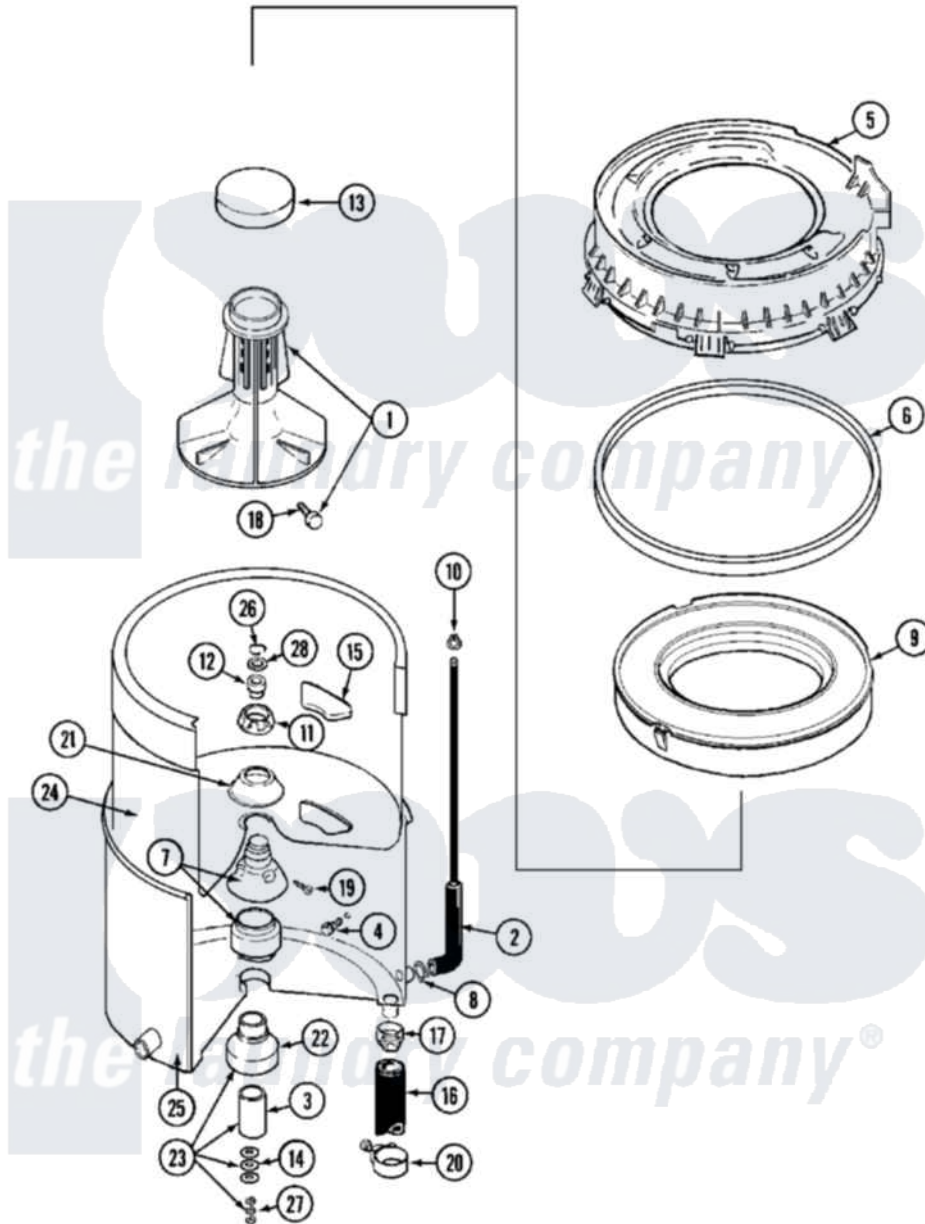

Maytag MAT10PDAAW 05 - TUB

Maytag [Commercial Maytag MAT10PDAAW Washer Parts](#) Parts Diagram 05 - TUB
 Click on the part number to view part

Item	Original Part Number	Replaced By	Status	Part Description
001	208543			Agitator
002	212942	22001619		Tube, Water Level Switch
003	211130			Bearing Liner, Tub Bearing
004	200744	W10175939		Bolt
"	205254	W10175938		Bolt
005	22001299			Tub Cover And Gasket Assembly
"	22001606	12001270		Kit, Injector Acc.
006	Y22001201	22001007		Gasket, Cover To Tub
007	204012	6-2095720		Mounting S
008	211641			Clamp, 1-1/16"
009	22001142			Ring, Balance
010	410296	596669		Clamp, Manifold
011	211047	6-2110472		Nut- Clamp
012	Y0A4298	6-0A57420		Seal- Agitator
013	215532			Cap, Agitator
014	211100			Washer, Outer Tub

015	215980		Plug, Filter Hole
016	Y212989		Hose, Outer Tub To Pump
017	201011	285655	Clamp, Hose
018	206478	Not Available	SCREW & WASHER FOR AGITATOR
019	211618	22001423	Set Screw, Mounting Stem
020	202574	3367052	Clamp, Hose
021	211210		Washer, Clamping Nut
022	200824	6-2040130	Tub Bearin
023	204013	6-2040130	Tub Bearin
024	22001141	Y2201881	Tub, Inner Short White SP
025	22001115	22003312	Tub, Outer
026	Y015667		Retaining Ring
027	Y054867		Washer, Lock
028	Y015666		Washer, Retaining -