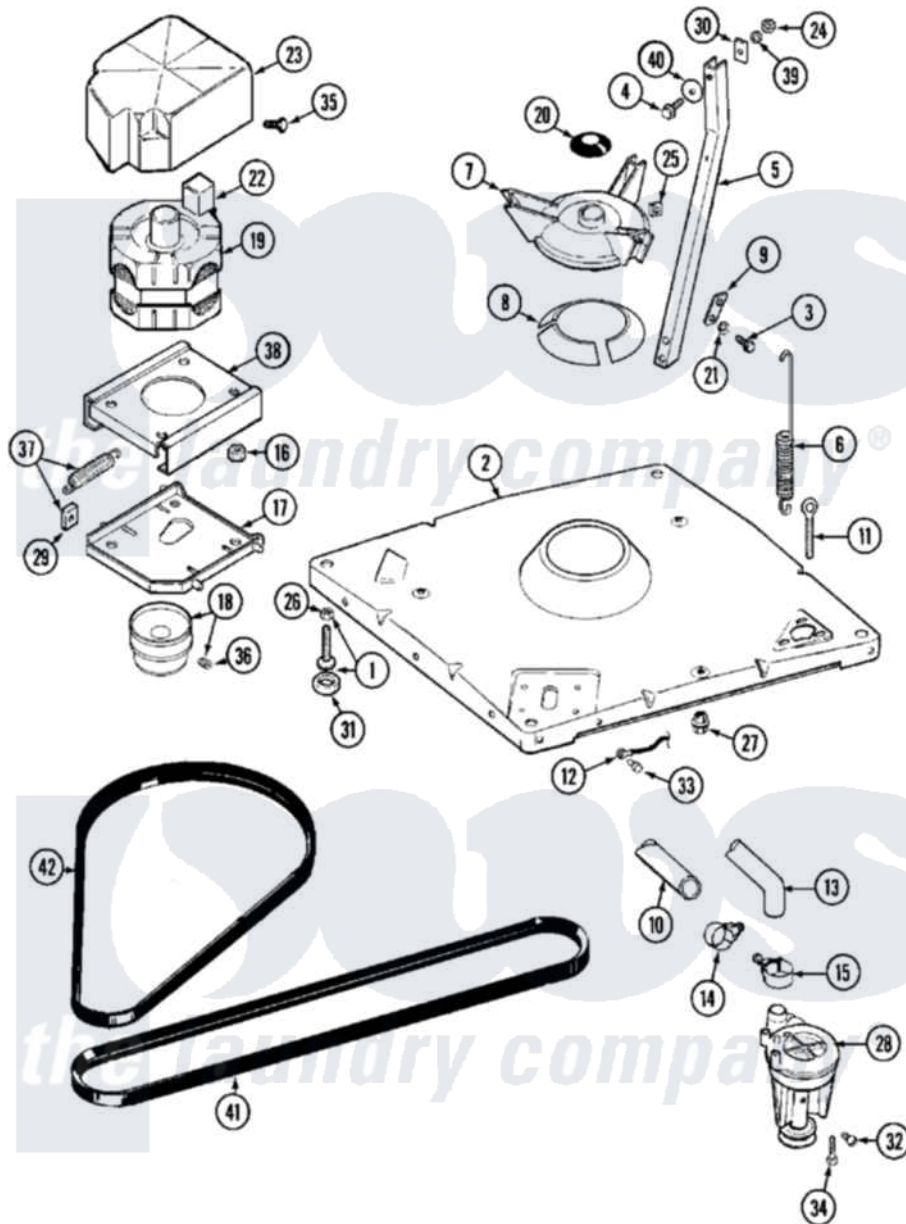

Maytag MAT10PDAAW 06 - BASE

Maytag [Commercial Maytag MAT10PDAAW Washer Parts](#) Parts Diagram 06 - BASE
 Click on the part number to view part

Item	Original Part Number	Replaced By	Status	Part Description
001	Y302699	22003428		Leg, Adjustable
002	22001172	22002150		Base
003	Y015627			Screw- Hex
004	200744	W10175939		Bolt
"	205254	W10175938		Bolt
005	213100		Not Available	PART NOT USED
006	22001300			Spring, Centering
007	203725			Damper W/Bolt And Clip
008	203956			Damper Pad Kit
009	213073			Washer, Double Brace
010	214768	211704		Hose, Drain
011	216416			Bolt, Eye/Centering Spring
012	901220			Ground Wire
013	Y212989			Hose, Outer Tub To Pump
014	200461	285655		Clamp, Hose
015	202574	3367052		Clamp, Hose

016	Y311426	3400029	Nut, Adapter Plate
017	22001301		Mount, Motor Lower-Assembly
018	200816	6-2008160	Pulley- MO
019	201805	12002351	Motor-Drve
020	211028	22001586	Deflector, Water
021	911852	486009	Lockwasher
022	205131		Switch, Motor External Start
"	205132	Not Available	SWITCH, MOTOR EXTERNAL START No.201664-14,205463-4 & 201800-4
"	206505	Not Available	PROD. No.201664-15, & No.205463-3.
"	NLA	Not Available	SWITCH, MOTOR EXTERNAL START
023	215098		Shield, Motor
024	Y052734		Nut, Carrage Bolts And Bracket
025	Y052785		Nut, Brace To Damper
026	210385		Lock Nut For Adjustable Leg
027	211949		Nut, Adjustment Eyebolt
028	202203	6-2022030	Pump As Pa
029	Y204998	205000	Roller And Spring Kit 4+Spr
030	212979	Not Available	WASHER, TUB BRACE
031	210684		Foot, Adjustable Leg
032	Y015408	22003235	Screw, Bearing Insert
033	210186	3370225	Screw
034	211880		Screw, HeX Head No.10 X 1/2 Inc
035	213121	3400111	Screw, 12-14 X 5/8
036	Y053241		Set Screw, Motor Pulley
037	205000		Roller And Spring Kit 4+Spr
038	214956		Motor Mount Assembly
039	Y054867		Washer, Lock
040	211100		Washer, Outer Tub
041	211124		Part Not Used
042	211125		V Belt, Drive Pulley