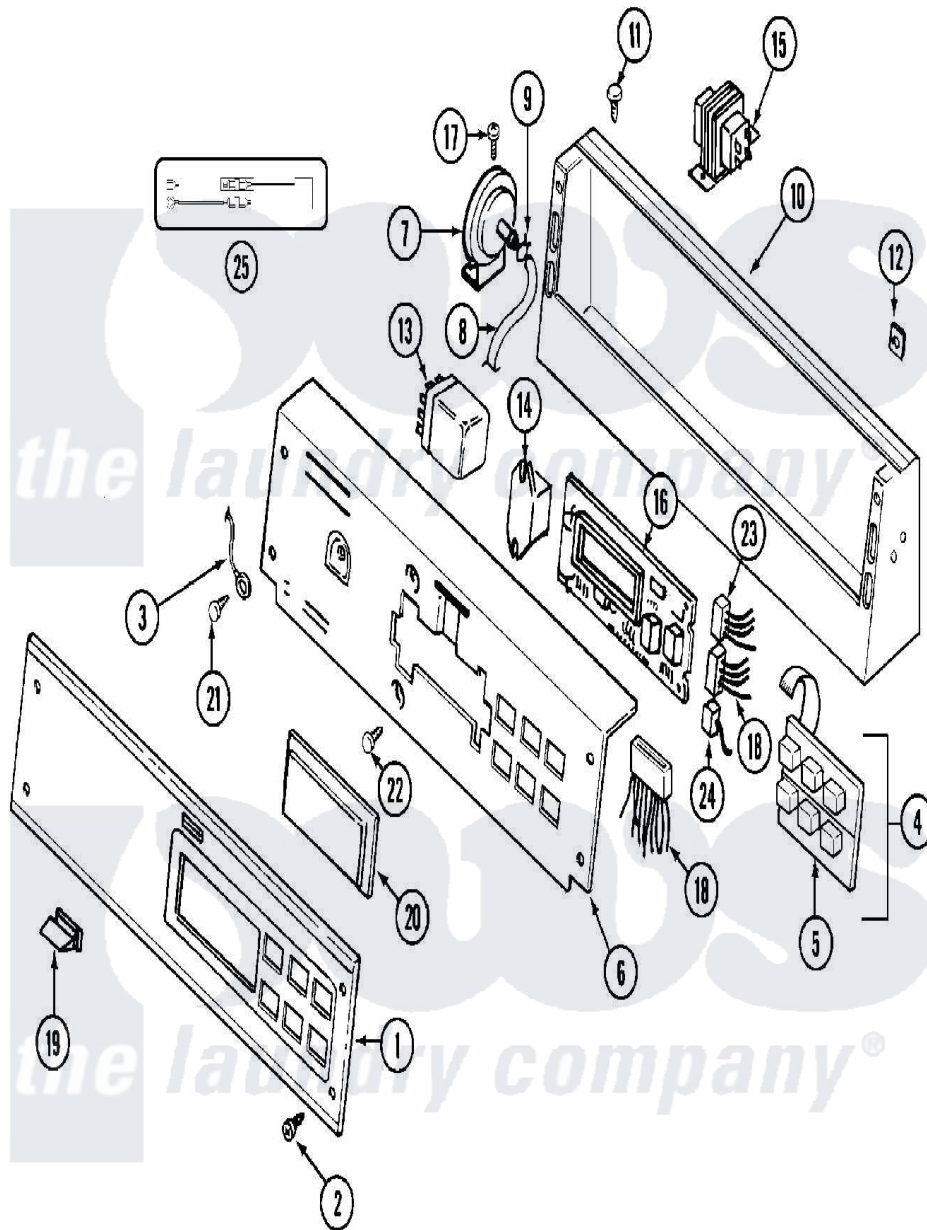

Maytag MAT10PDAAW 09 - CONTROL PANEL

Maytag [Commercial Maytag MAT10PDAAW Washer Parts](#) Parts Diagram 09 - CONTROL PANEL
 Click on the part number to view part

Item	Original Part Number	Replaced By	Status	Part Description
001	NLA		Not Available	PANEL, CONTROL
002	215506			Screw, Control Panel Overlay
003	204807			Ground Wire, Supp. Plte To Top Cover
"	NLA		Not Available	WIRE, GROUND
004	206808	W10135389		Push Button And Switch Assembly
"	215526			Screw, Circuit Board
005	215517	W10131113		Push Button
006	215516			Plate, Back-Up
"	NLA		Not Available	(ALM)
007	22001308			Switch, Water Level
008	212942	22001619		Tube, Water Level Switch
009	410296	596669		Clamp, Manifold
010	206780			Control Cover Assembly
"	206780L	206780		Control Cover Assembly
011	212276	W10116760		Screw

012	215003		Fastener, Panel And Bracket
013	206421		Relay, Motor Reversing
014	206824	W10133335	Relay, Motor
"	212949	22001866	Screw, Relay
015	207766		Transformer
"	211294	90767	Screw, 8A X 3/8 HeX Washer Head Tapping
016	207767	22002954	Deflector, Water
"	33001249		Battery, Control Board
"	912077		Locknut, Reader Harness
"	NLA	Not Available	BOARD, CONTROL
"	NLA	Not Available	SUPPORT, BATTERY
"	Y215513		Standoff, Circuit Board
017	211294	90767	Screw, 8A X 3/8 HeX Washer Head Tapping
018	314531		Connector, Edgeboard
"	NLA	Not Available	WIRE HARNESS, MAIN --N
"	Y312953		Terminal, Edgeboard
019	214610		Bumper, Lid
020	33001208		Cover, Display
021	210186	3370225	Screw
022	215527	W10140652	Screw, 6-20 X 1/2
023	206799		Optic Switch Assembly
"	NLA	Not Available	CONNECTOR, EDGEBOARD--NA
024	208045		Harness, Wire Sensor Switch To Circuit Brd
"	22001361		Connector, Edgeboard
025	NLA	Not Available	SURGE SUPPRESSOR KIT