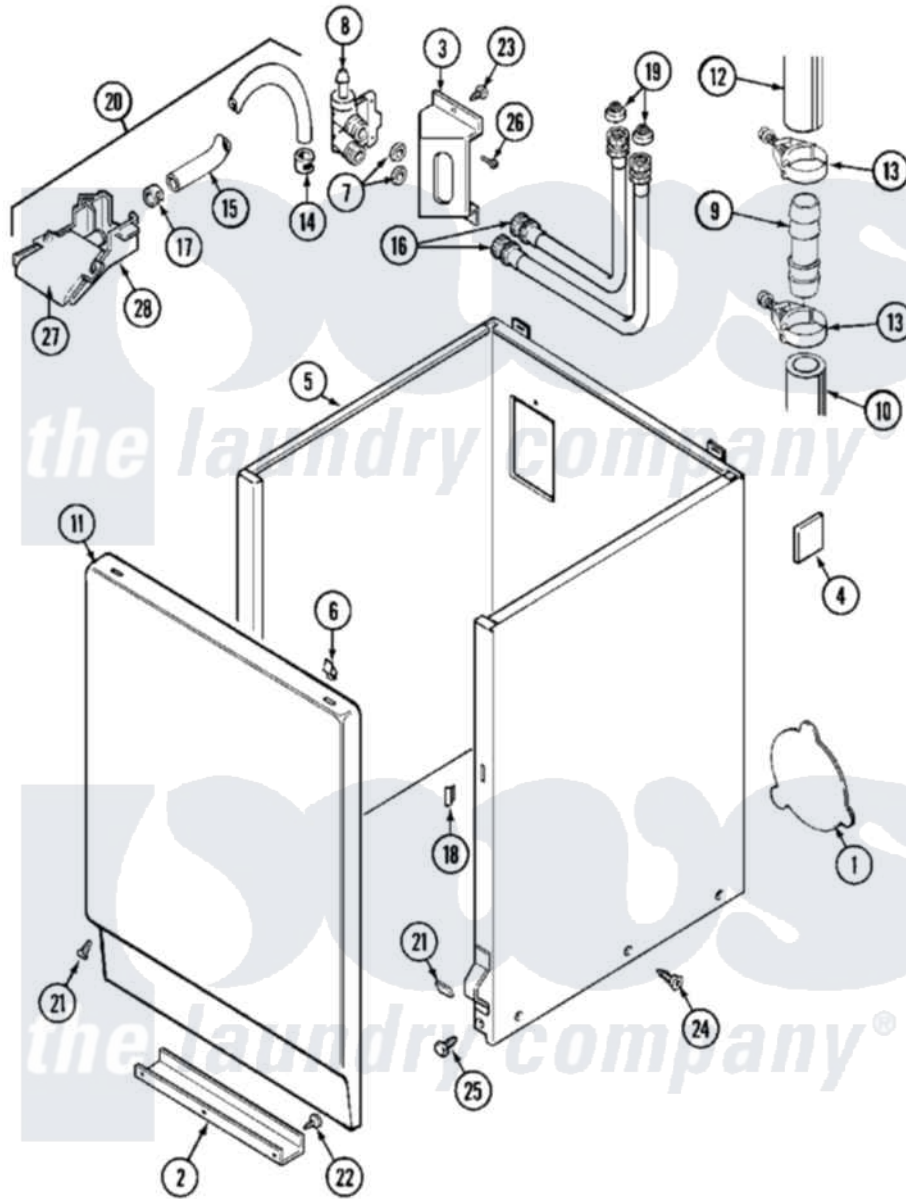

Maytag MAT10PDABL 04 - CABINET

Maytag [Commercial Maytag MAT10PDABL Washer Parts](#) Parts Diagram 04 - CABINET
 Click on the part number to view part

Item	Original Part Number	Replaced By	Status	Part Description
001	211294	90767		Screw, 8A X 3/8 HeX Washer Head Tapping
"	212985	22002924		Plate, Access
"	NLA		Not Available	PLATE, ACCESS
002	213846			Guard, Belt
003	214812	22002361		Bracket, Water Valve
004	215058			Pad, Cabinet Bumper
005	NLA		Not Available	CABINET (WHT)
006	212982	22001650		Fastener, Spring
007	Y013783			Washer, Inlet Hose
008	205161	489503		Clamp
"	214337	96160		Screen
"	22001275			Valve, Water
"	22001604			Valve, Water 120V 60Hz
009	211111	16272		Connector, Straight
010	214768	211704		Hose, Drain
011	216078		Not Available	PANEL, FRONT (WHT)

"	216078L		Not Available	PANEL, FRONT (ALM) SUB
012	215057	211704		Hose, Drain
013	200461	285655		Clamp, Hose
014	216169	596669		Clamp, Manifold
015	22001190			Hose, Injector
"	22001608	22001954		Injector Hose And Clamp Kit
"	22001900			Preventer, Back Flow
016	205828	202860		Inlet Hose Assembly
017	216170	489503		Clamp
018	214376	22002331		Spacer, Front Panel
019	200961	12001413		Strainer And Washer Kit
020	22001304			Water Injector Assembly
021	204439			Screw And Fstner Assembly
022	211294	90767		Screw, 8A X 3/8 HeX Washer Head Tapping
023	212276	W10116760		Screw
024	213007			Xfor Cabinet See Cabinet, Back
025	213121	3400111		Screw, 12-14 X 5/8
"	213122	27001200		Screw
026	Y313561			Screw----NA
027	22001187			Injector
028	22001186			Injector