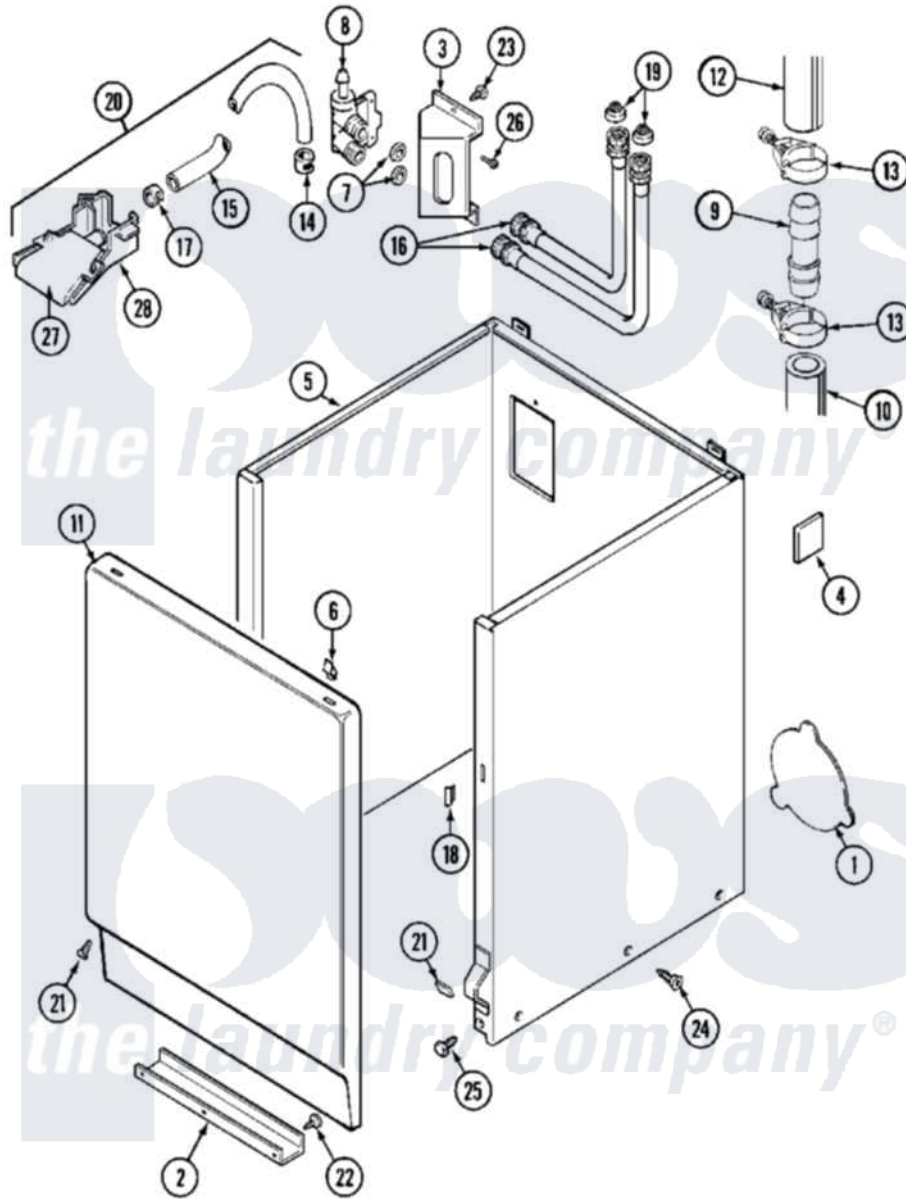

Maytag MAT10PDABW 04 - CABINET

Maytag [Commercial Maytag MAT10PDABW Washer Parts](#) Parts Diagram 04 - CABINET
 Click on the part number to view part

Item	Original Part Number	Replaced By	Status	Part Description
001	211294	90767		Screw, 8A X 3/8 HeX Washer Head Tapping
"	212985	22002924		Plate, Access
"	NLA		Not Available	PLATE, ACCESS
002	213846			Guard, Belt
003	214812	22002361		Bracket, Water Valve
004	215058			Pad, Cabinet Bumper
005	NLA		Not Available	CABINET (WHT)
006	212982	22001650		Fastener, Spring
007	Y013783			Washer, Inlet Hose
008	205161	489503		Clamp
"	214337	96160		Screen
"	22001275			Valve, Water
"	22001604			Valve, Water 120V 60Hz
009	211111	16272		Connector, Straight
010	214768	211704		Hose, Drain
011	216078		Not Available	PANEL, FRONT (WHT)

"	216078L		Not Available	PANEL, FRONT (ALM) SUB
012	215057	211704		Hose, Drain
013	200461	285655		Clamp, Hose
014	216169	596669		Clamp, Manifold
015	22001190			Hose, Injector
"	22001608	22001954		Injector Hose And Clamp Kit
"	22001900			Preventer, Back Flow
016	205828	202860		Inlet Hose Assembly
017	216170	489503		Clamp
018	214376	22002331		Spacer, Front Panel
019	200961	12001413		Strainer And Washer Kit
020	22001304			Water Injector Assembly
021	204439			Screw And Fstner Assembly
022	211294	90767		Screw, 8A X 3/8 HeX Washer Head Tapping
023	212276	W10116760		Screw
024	213007			Xfor Cabinet See Cabinet, Back
025	213121	3400111		Screw, 12-14 X 5/8
"	213122	27001200		Screw
026	Y313561			Screw----NA
027	22001187			Injector
028	22001186			Injector