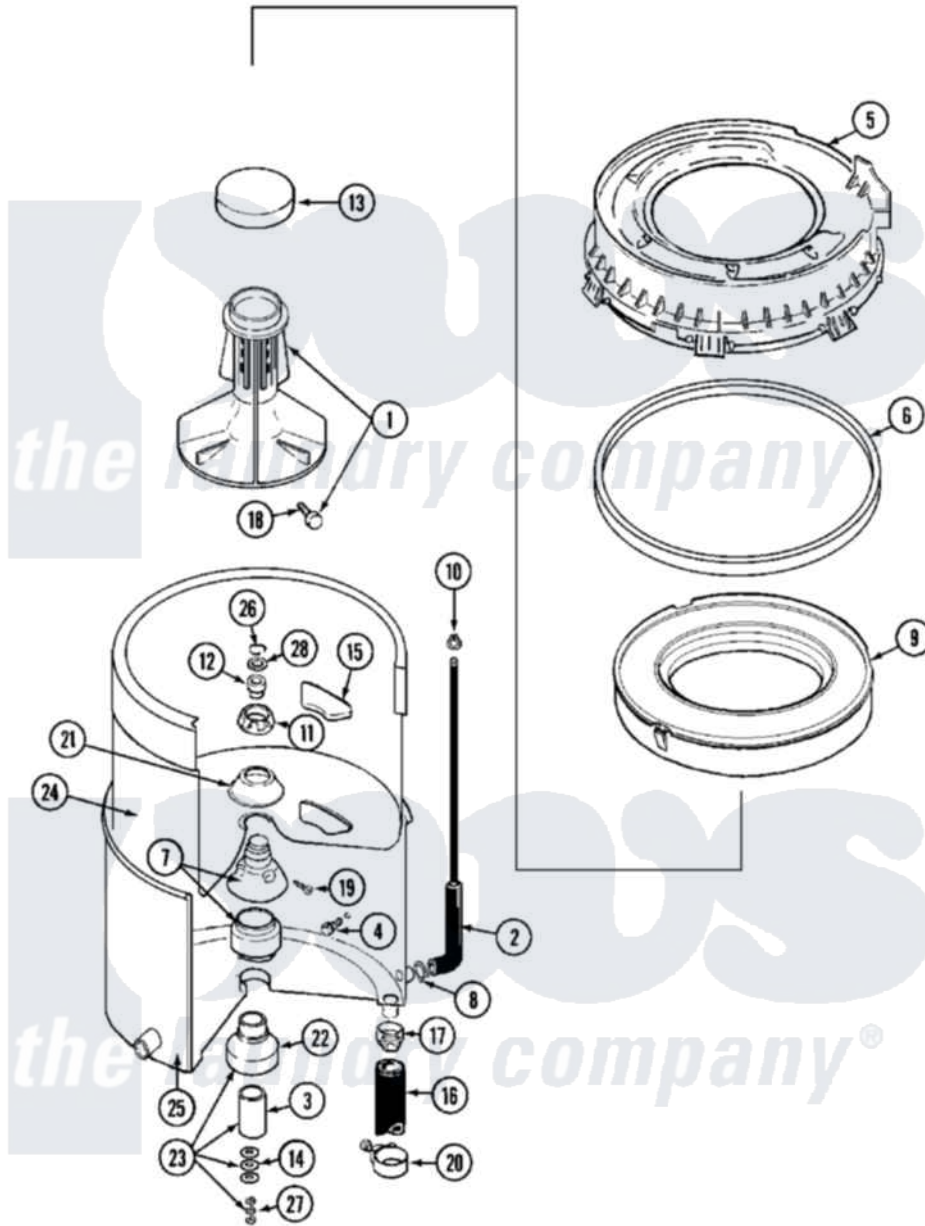

Maytag MAT10PDABW 05 - TUB

Maytag [Commercial Maytag MAT10PDABW Washer Parts](#) Parts Diagram 05 - TUB
 Click on the part number to view part

Item	Original Part Number	Replaced By	Status	Part Description
001	208543			Agitator
002	212942	22001619		Tube, Water Level Switch
003	211130			Bearing Liner, Tub Bearing
004	200744	W10175939		Bolt
"	205254	W10175938		Bolt
005	22001299			Tub Cover And Gasket Assembly
"	22001606	12001270		Kit, Injector Acc.
006	Y22001201	22001007		Gasket, Cover To Tub
007	204012	6-2095720		Mounting S
008	211641			Clamp, 1-1/16"
009	22001142			Ring, Balance
010	410296	596669		Clamp, Manifold
011	211047	6-2110472		Nut- Clamp
012	Y0A4298	6-0A57420		Seal- Agitator
013	215532			Cap, Agitator
014	211100			Washer, Outer Tub

015	215980		Plug, Filter Hole
016	Y212989		Hose, Outer Tub To Pump
017	201011	285655	Clamp, Hose
018	206478	Not Available	SCREW & WASHER FOR AGITATOR
019	211618	22001423	Set Screw, Mounting Stem
020	202574	3367052	Clamp, Hose
021	211210		Washer, Clamping Nut
022	200824	6-2040130	Tub Bearin
023	204013	6-2040130	Tub Bearin
024	22001141	Y2201881	Tub, Inner Short White SP
025	22001115	22003312	Tub, Outer
026	Y015667		Retaining Ring
027	Y054867		Washer, Lock
028	Y015666		Washer, Retaining -