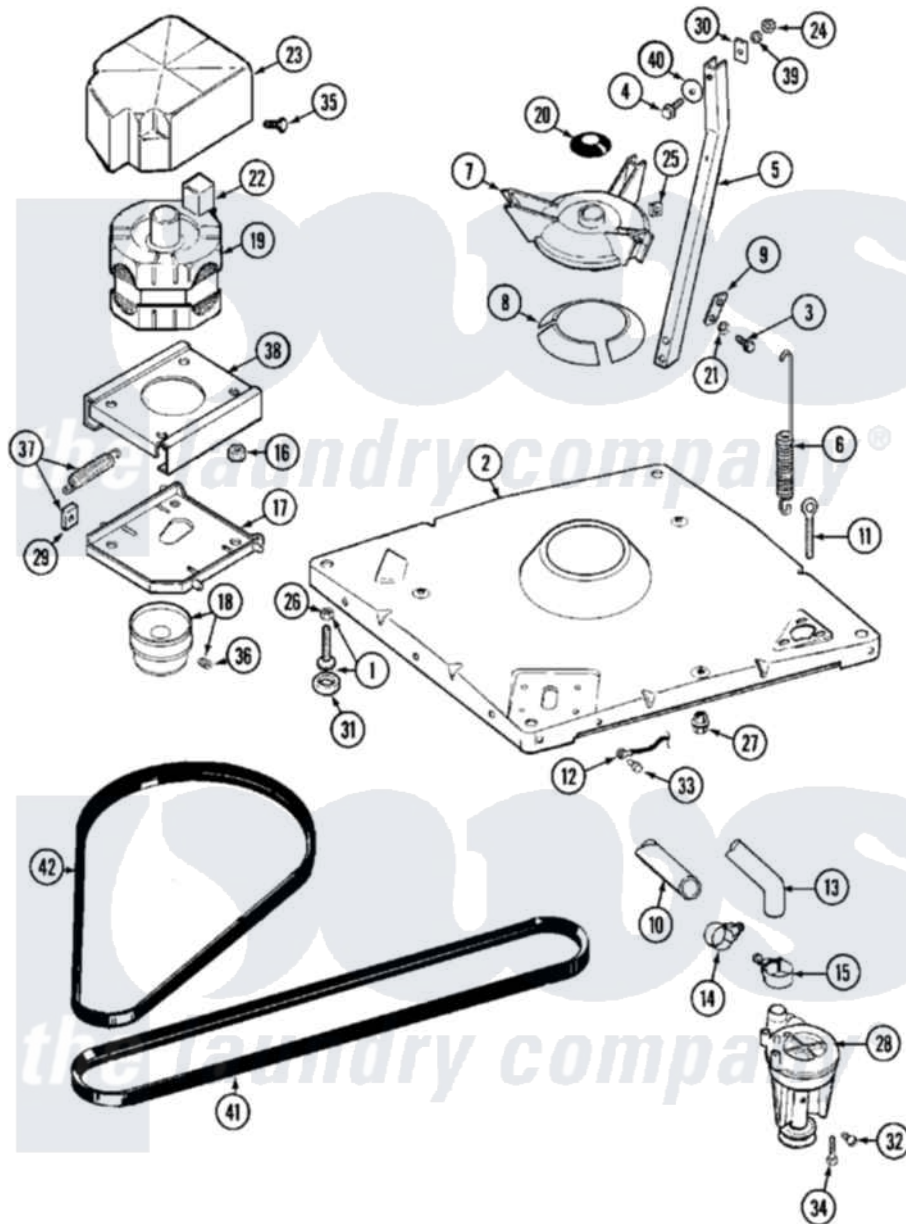

Maytag MAT10PDABW 06 - BASE

Maytag [Commercial Maytag MAT10PDABW Washer Parts](#) Parts Diagram 06 - BASE
 Click on the part number to view part

Item	Original Part Number	Replaced By	Status	Part Description
001	Y302699	22003428		Leg, Adjustable
002	22001172	22002150		Base
003	Y015627			Screw- Hex
004	200744	W10175939		Bolt
"	205254	W10175938		Bolt
005	213100		Not Available	PART NOT USED
006	22001300			Spring, Centering
007	203725			Damper W/Bolt And Clip
008	203956			Damper Pad Kit
009	213073			Washer, Double Brace
010	214768	211704		Hose, Drain
011	216416			Bolt, Eye/Centering Spring
012	901220			Ground Wire
013	Y212989			Hose, Outer Tub To Pump
014	200461	285655		Clamp, Hose
015	202574	3367052		Clamp, Hose

016	Y311426	3400029	Nut, Adapter Plate
017	22001301		Mount, Motor Lower-Assembly
018	200816	6-2008160	Pulley- MO
019	201805	12002351	Motor-Drve
020	211028	22001586	Deflector, Water
021	911852	486009	Lockwasher
022	205131		Switch, Motor External Start
"	205132	Not Available	SWITCH, MOTOR EXTERNAL START No.201664-14,205463-4 & 201800-4
"	206505	Not Available	PROD. No.201664-15, & No.205463-3.
"	NLA	Not Available	SWITCH, MOTOR EXTERNAL START
023	215098		Shield, Motor
024	Y052734		Nut, Carrage Bolts And Bracket
025	Y052785		Nut, Brace To Damper
026	210385		Lock Nut For Adjustable Leg
027	211949		Nut, Adjustment Eyebolt
028	202203	6-2022030	Pump As Pa
029	Y204998	205000	Roller And Spring Kit 4+Spr
030	212979	Not Available	WASHER, TUB BRACE
031	210684		Foot, Adjustable Leg
032	Y015408	22003235	Screw, Bearing Insert
033	210186	3370225	Screw
034	211880		Screw, HeX Head No.10 X 1/2 Inc
035	213121	3400111	Screw, 12-14 X 5/8
036	Y053241		Set Screw, Motor Pulley
037	205000		Roller And Spring Kit 4+Spr
038	214956		Motor Mount Assembly
039	Y054867		Washer, Lock
040	211100		Washer, Outer Tub
041	211124		Part Not Used
042	211125		V Belt, Drive Pulley