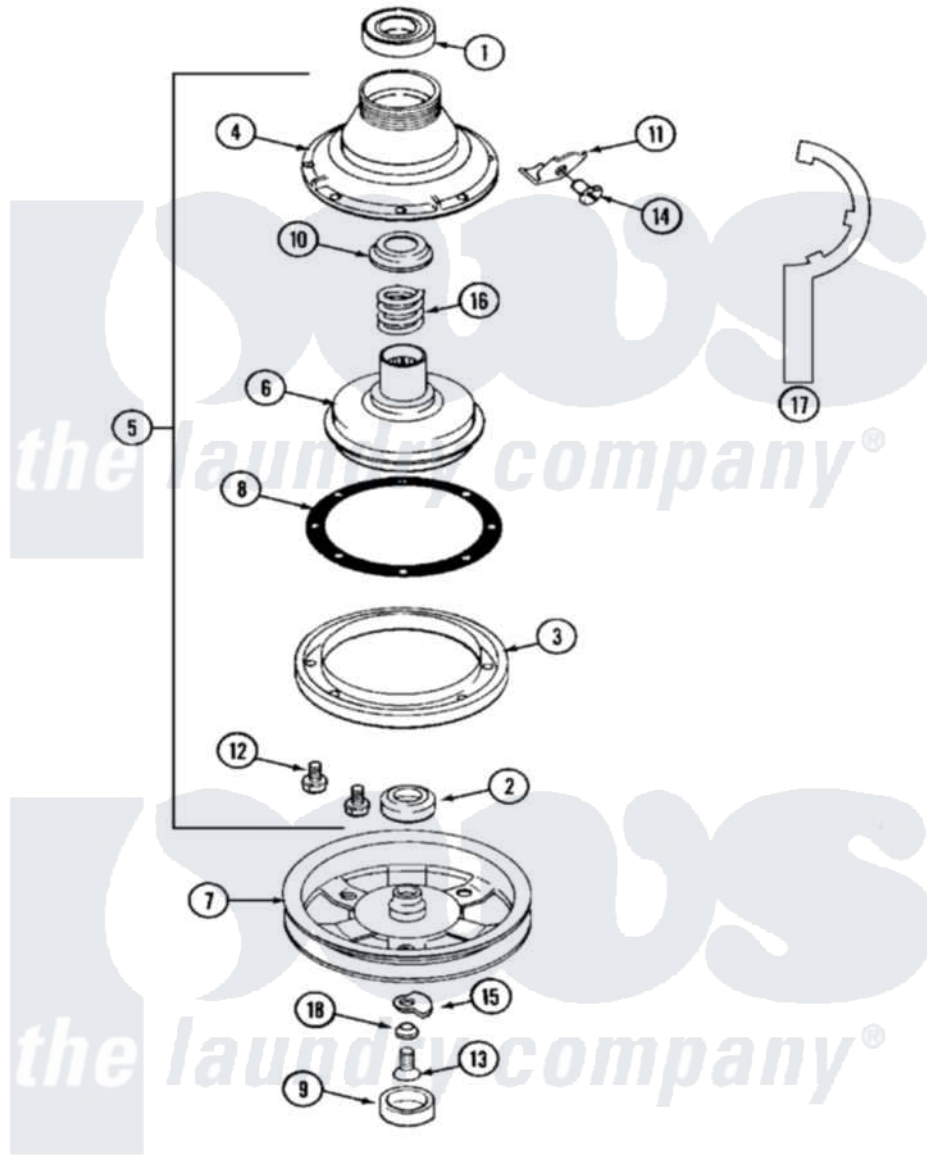

Maytag MAT10PDABW 08 - CLUTCH, BRAKE & BELTS

Maytag Commercial Maytag MAT10PDABW Washer Parts Parts Diagram 08 - CLUTCH, BRAKE & BELTS
 Click on the part number to view part

| Item | Original Part Number | Replaced By | Status | Part Description |
|------|------------------------|---------------------------|---------------|------------------------------|
| 001 | Y200720 | 22003441 | | Bearing, Rear |
| 002 | 200835 | | | Bearing, Brake Rotor |
| 003 | 211043 | 6-2011900 | | Brake Asse |
| 004 | 211045 | 6-2011900 | | Brake Asse |
| 005 | 201190 | 6-2011900 | | Brake Asse |
| 006 | 201126 | 6-2011900 | | Brake Asse |
| 007 | 211059 | 6-2301530 | | Pulley |
| 008 | 211042 | 6-2011900 | | Brake Asse |
| 009 | NLA | | Not Available | CAP, OIL RETAINER |
| 010 | 211039 | 6-2011900 | | Brake Asse |
| 011 | 213325 | | | Clip, Retaining |
| 012 | 211000 | | | SCREW, BRAKE DRUM (HEX HEAD) |
| 013 | 211375 | 681582 | | Screw |
| 014 | 213326 | | | Bolt, Sems Retaining Clip |
| 015 | 211089 | | | Lug, Stop Pulley |
| 016 | 211041 | 6-2011900 | | Brake Asse |

017

[Y038315](#)

[038315](#)

Tool

018

211090

[22003555](#)

Washer, Stop Lug