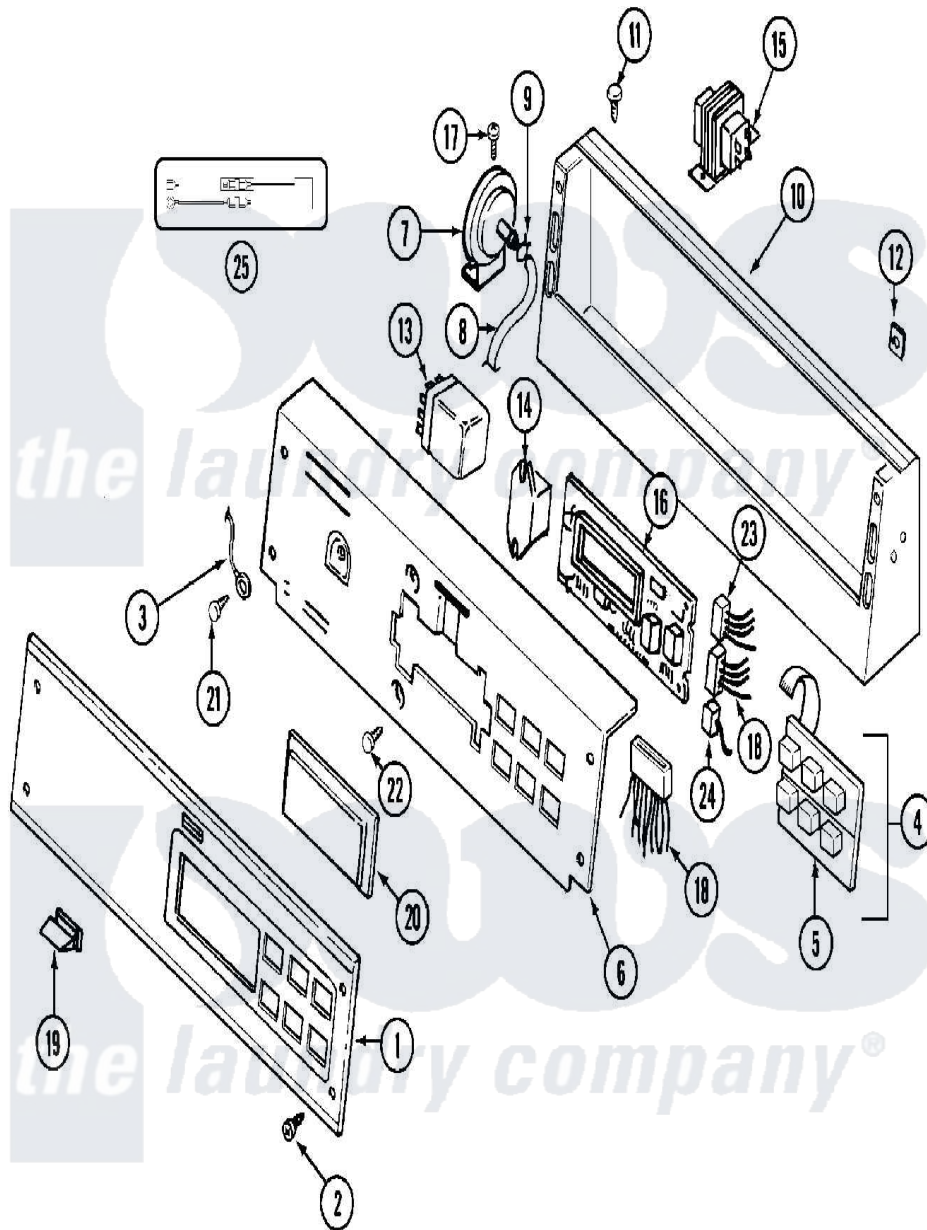

Maytag MAT10PDABW 09 - CONTROL PANEL

Maytag [Commercial Maytag MAT10PDABW Washer Parts](#) Parts Diagram 09 - CONTROL PANEL
 Click on the part number to view part

Item	Original Part Number	Replaced By	Status	Part Description
001	NLA		Not Available	PANEL, CONTROL
002	215506			Screw, Control Panel Overlay
003	204807			Ground Wire, Supp. Plte To Top Cover
"	NLA		Not Available	WIRE, GROUND
004	206808	W10135389		Push Button And Switch Assembly
"	215526			Screw, Circuit Board
005	215517	W10131113		Push Button
006	215516			Plate, Back-Up
"	NLA		Not Available	(ALM)
007	22001308			Switch, Water Level
008	212942	22001619		Tube, Water Level Switch
009	410296	596669		Clamp, Manifold
010	206780			Control Cover Assembly
"	206780L	206780		Control Cover Assembly
011	212276	W10116760		Screw

012	215003		Fastener, Panel And Bracket
013	206421		Relay, Motor Reversing
014	206824	W10133335	Relay, Motor
"	212949	22001866	Screw, Relay
015	207766		Transformer
"	211294	90767	Screw, 8A X 3/8 HeX Washer Head Tapping
016	207767	22002954	Deflector, Water
"	33001249		Battery, Control Board
"	912077		Locknut, Reader Harness
"	NLA	Not Available	BOARD, CONTROL
"	NLA	Not Available	SUPPORT, BATTERY
"	Y215513		Standoff, Circuit Board
017	211294	90767	Screw, 8A X 3/8 HeX Washer Head Tapping
018	314531		Connector, Edgeboard
"	NLA	Not Available	WIRE HARNESS, MAIN --N
"	Y312953		Terminal, Edgeboard
019	214610		Bumper, Lid
020	33001208		Cover, Display
021	210186	3370225	Screw
022	215527	W10140652	Screw, 6-20 X 1/2
023	206799		Optic Switch Assembly
"	NLA	Not Available	CONNECTOR, EDGEBOARD--NA
024	208045		Harness, Wire Sensor Switch To Circuit Brd
"	22001361		Connector, Edgeboard
025	NLA	Not Available	SURGE SUPPRESSOR KIT