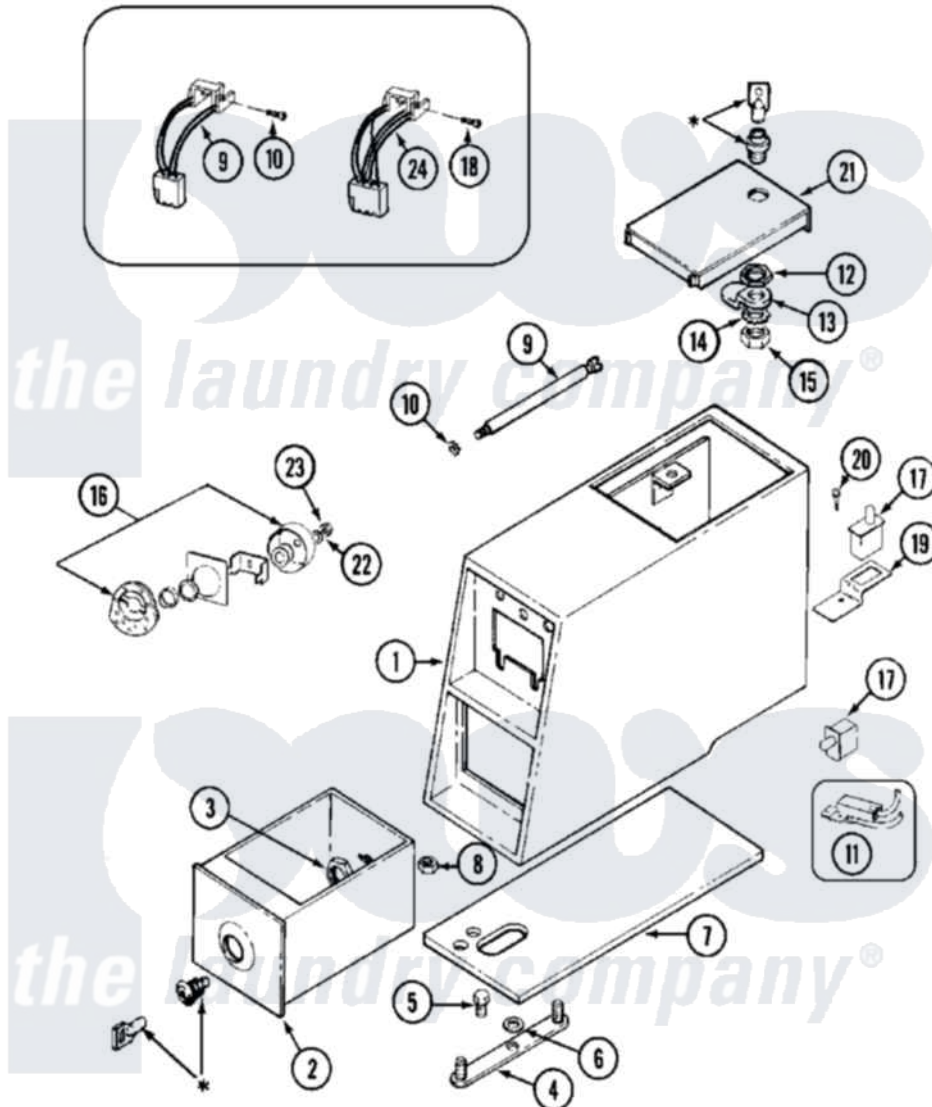

Maytag MAT10PDEGW 02 - CONTROL CENTER

* CONTACT YOUR COMMERCIAL LAUNDRY DISTRIBUTOR

Maytag [Commercial Maytag MAT10PDEGW Washer Parts](#) Parts Diagram 02 - CONTROL CENTER
 Click on the part number to view part

Item	Original Part Number	Replaced By	Status	Part Description
001	22001407			Case, Coin Slide
002	207912	208884		Coin Box K
003	212328	W10139762		Hex Nut, 3/4-27
004	NLA		Not Available	STRAP, MOUNTING
005	211294	90767		Screw, 8A X 3/8 HeX Washer Head Tapping
006	910309			Washer, Mounting Strap
007	214660			Gasket, Control Center
008	Y052740	62739		Nut, Lock
009	207953	22001260		Optic Switch Assembly
010	314665			Screw, Switch Assembly
011	208045			Harness, Wire Sensor Switch To Circuit Brd
012	212328	W10139762		Hex Nut, 3/4-27
013	213750	W10133266		Cam-Lock
014	22001354	W10177242		Hex-Nut 9/32 - 28
015	22001355			Nut, Lock Cam

016	NLA	Not Available	LOCK CAM ASSEMBLY
017	33001250		Switch, Vault And Service Door
018	314665		Screw, Switch Assembly
019	22001404		Bracket, Service Switch
020	212276	W10116760	Screw
021	204216	Not Available	DOOR, ACCESS (WHT)
022	22001354	W10177242	Hex-Nut 9/32 - 28
023	22001355		Nut, Lock Cam
024	206799		Optic Switch Assembly