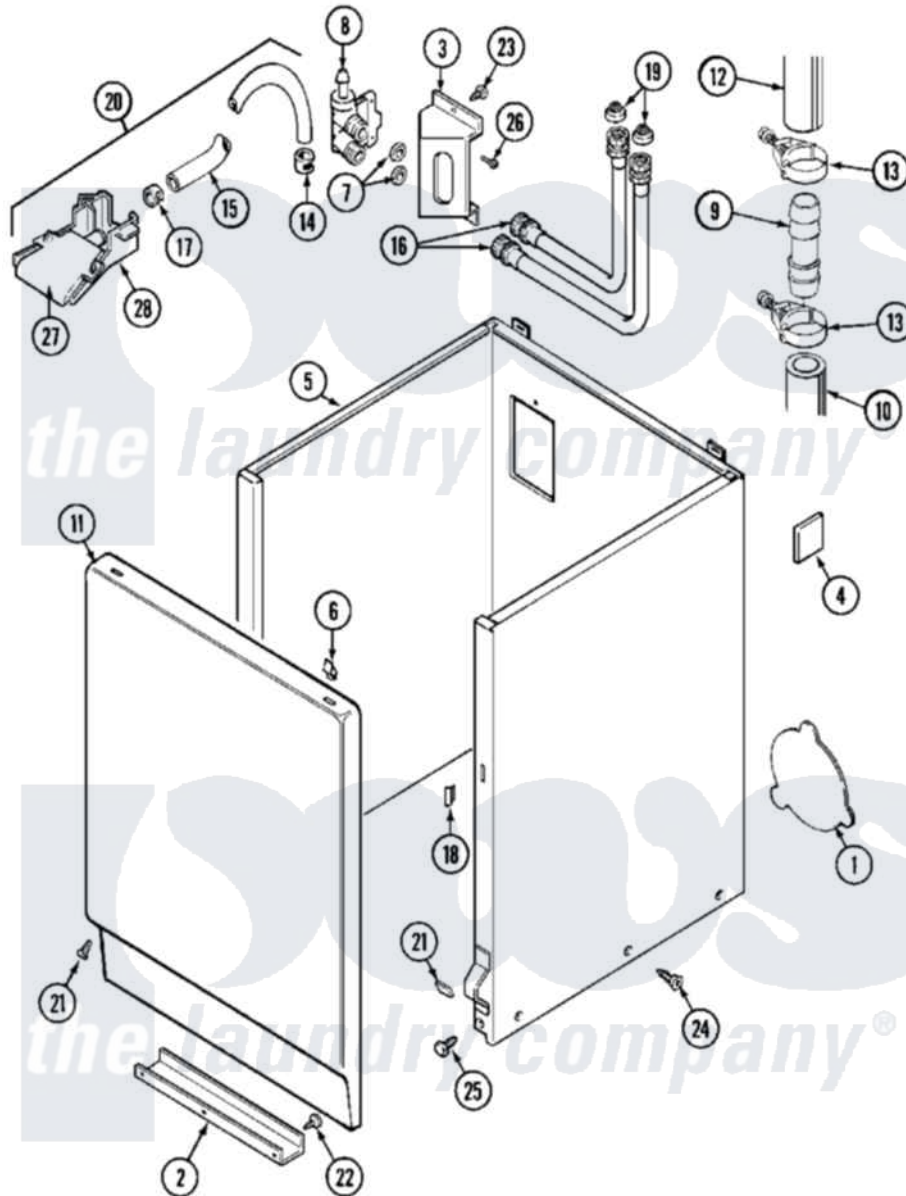

# Maytag MAT10PDEGW 04 - CABINET

Maytag [Commercial Maytag MAT10PDEGW Washer Parts](#) Parts Diagram 04 - CABINET  
 Click on the part number to view part

Item	Original Part Number	Replaced By	Status	Part Description
001	<a href="#">211294</a>	<a href="#">90767</a>		Screw, 8A X 3/8 HeX Washer Head Tapping
"	212985	<a href="#">22002924</a>		Plate, Access
"	NLA		Not Available	PLATE, ACCESS
002	<a href="#">213846</a>			Guard, Belt
003	214812	<a href="#">22002361</a>		Bracket, Water Valve
004	<a href="#">215058</a>			Pad, Cabinet Bumper
005	NLA		Not Available	CABINET (WHT)
006	212982	<a href="#">22001650</a>		Fastener, Spring
007	<a href="#">Y013783</a>			Washer, Inlet Hose
008	205161	<a href="#">489503</a>		Clamp
"	214337	<a href="#">96160</a>		Screen
"	<a href="#">22001275</a>			Valve, Water
"	<a href="#">22001604</a>			Valve, Water 120V 60Hz
009	<a href="#">211111</a>	<a href="#">16272</a>		Connector, Straight
010	<a href="#">214768</a>	<a href="#">211704</a>		Hose, Drain
011	216078		Not Available	PANEL, FRONT (WHT)