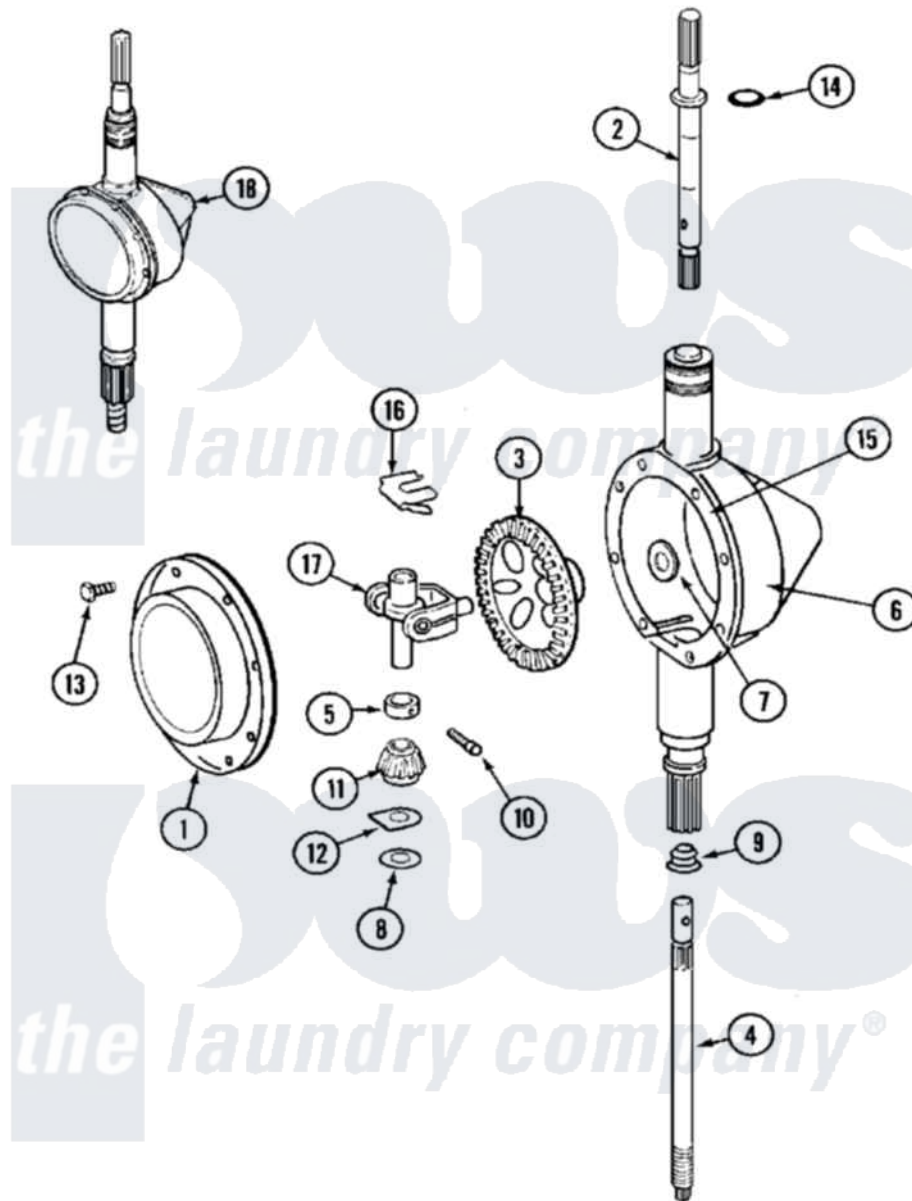

Maytag MAT10PDEGW 07 - TRANSMISSION

Maytag Commercial Maytag MAT10PDEGW Washer Parts Parts Diagram 07 - TRANSMISSION
 Click on the part number to view part

Item	Original Part Number	Replaced By	Status	Part Description
001	206628			Cover, Transmission
002	207153	6-2097820		Kit- Shaft
003	206713	6-2067130		Gear- Beve
004	NLA		Not Available	SHAFT, CENTER
005	215415		Not Available	COLLAR, LOWER
006	206625	6-2097790		Transmison
007	215394			Washer, Bevel Gear
008	211483	6-2114830		Washer- SP
009	206602	207843		Lip Seal Repair Kit
010	Y206629			Pin, Collar
011	215401	W10221114		Pinion
012	215395			Plate, Clutch
013	215417		Not Available	SCREW, TRANSMISSION COVER
014	210690			Seal, Rubber
015	Y058700	675652		Adhesive
016	215581			Spring, Agitator Shaft

017 206685

[6-2066850](tel:6-2066850)

Yoke

018 206708

[6-2097790](tel:6-2097790)

Transmison