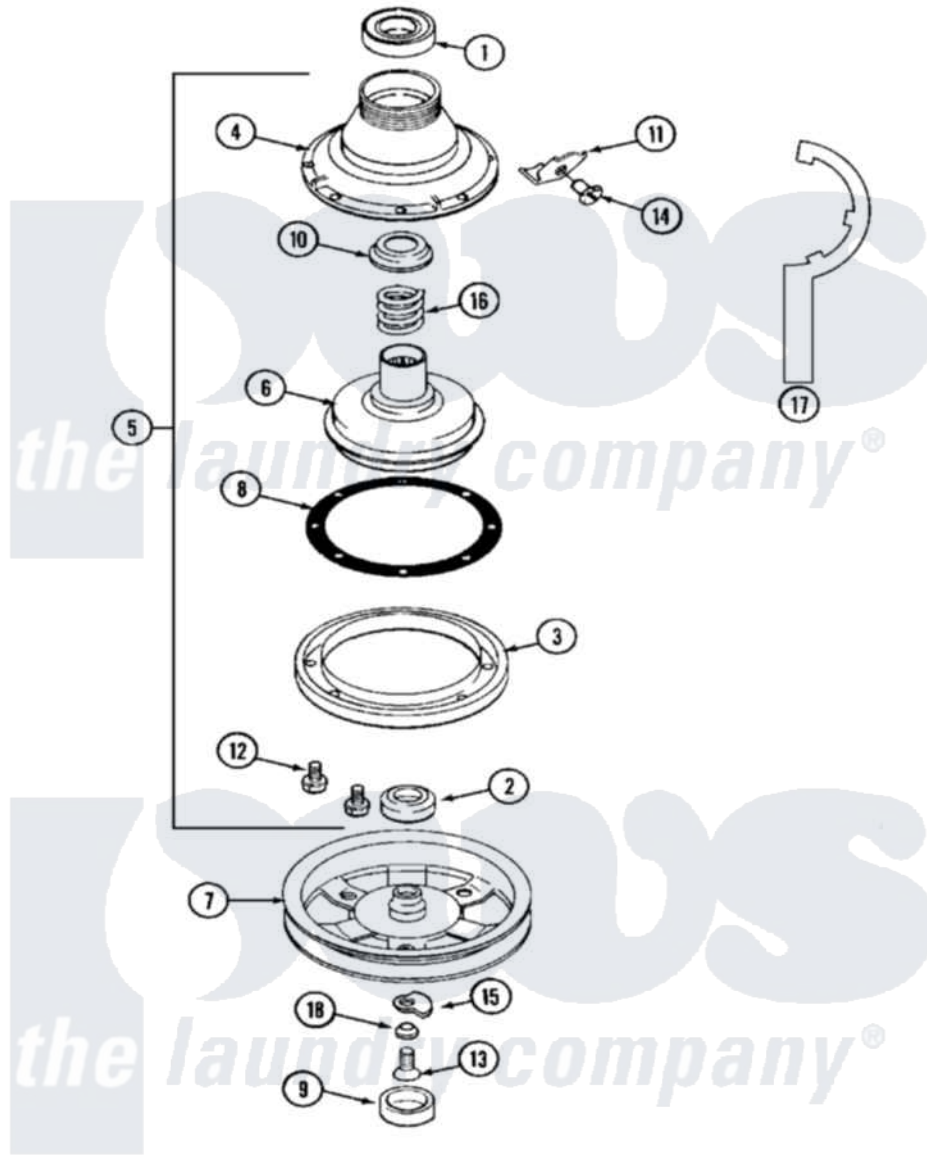

Maytag MAT10PDEGW 08 - CLUTCH, BRAKE & BELTS

Maytag Commercial Maytag MAT10PDEGW Washer Parts Parts Diagram 08 - CLUTCH, BRAKE & BELTS
 Click on the part number to view part

Item	Original Part Number	Replaced By	Status	Part Description
001	Y200720	22003441		Bearing, Rear
002	200835			Bearing, Brake Rotor
003	211043	6-2011900		Brake Asse
004	211045	6-2011900		Brake Asse
005	201190	6-2011900		Brake Asse
006	201126	6-2011900		Brake Asse
007	211059	6-2301530		Pulley
008	211042	6-2011900		Brake Asse
009	NLA		Not Available	CAP, OIL RETAINER
010	211039	6-2011900		Brake Asse
011	213325			Clip, Retaining
012	211000			SCREW, BRAKE DRUM (HEX HEAD)
013	211375	681582		Screw
014	213326			Bolt, Sems Retaining Clip
015	211089			Lug, Stop Pulley
016	211041	6-2011900		Brake Asse

017 [Y038315](#)

[038315](#)

Tool

018 211090

[22003555](#)

Washer, Stop Lug