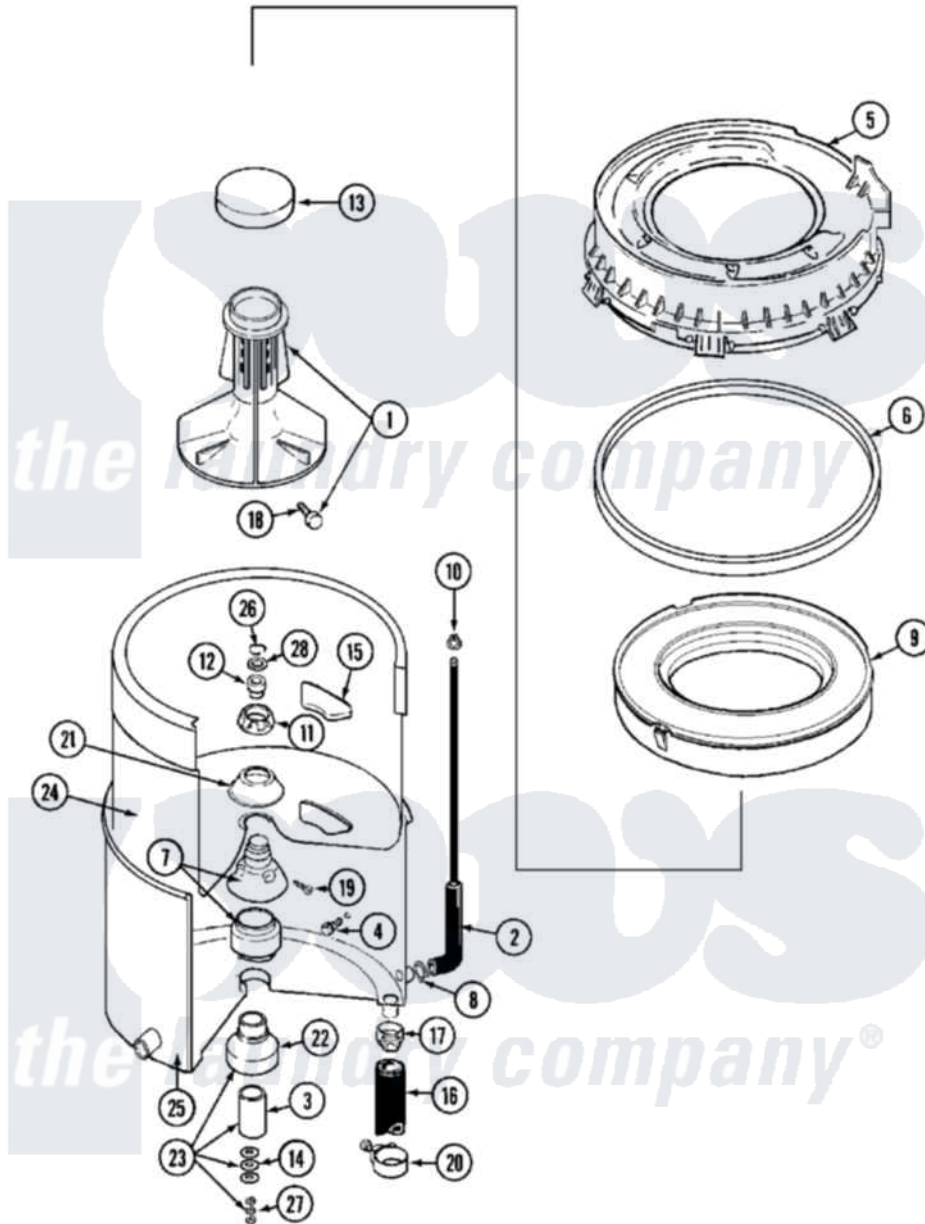

Maytag MAT10PSAAL 04 - TUB

Maytag [Commercial Maytag MAT10PSAAL Washer Parts](#) Parts Diagram 04 - TUB
 Click on the part number to view part

Item	Original Part Number	Replaced By	Status	Part Description
001	208543			Agitator
002	212942	22001619		Tube, Water Level Switch
003	211130			Bearing Liner, Tub Bearing
004	200744	W10175939		Bolt
"	205254	W10175938		Bolt
005	22001299			Tub Cover And Gasket Assembly
"	22001606	12001270		Kit, Injector Acc.
006	Y22001201	22001007		Gasket, Cover To Tub
007	204012	6-2095720		Mounting S
008	211641			Clamp, 1-1/16"
009	22001142			Ring, Balance
010	410296	596669		Clamp, Manifold
011	211047	6-2110472		Nut- Clamp
012	Y0A4298	6-0A57420		Seal- Agitator
013	215532			Cap, Agitator
014	211100			Washer, Outer Tub

015	215980		Plug, Filter Hole
016	Y212989		Hose, Outer Tub To Pump
017	201011	285655	Clamp, Hose
018	206478	Not Available	SCREW & WASHER FOR AGITATOR
019	211618	22001423	Set Screw, Mounting Stem
020	202574	3367052	Clamp, Hose
021	211210		Washer, Clamping Nut
022	200824	6-2040130	Tub Bearin
023	204013	6-2040130	Tub Bearin
024	22001141	Y2201881	Tub, Inner Short White SP
025	22001115	22003312	Tub, Outer
026	Y015667		Retaining Ring
027	Y054867		Washer, Lock
028	Y015666		Washer, Retaining -