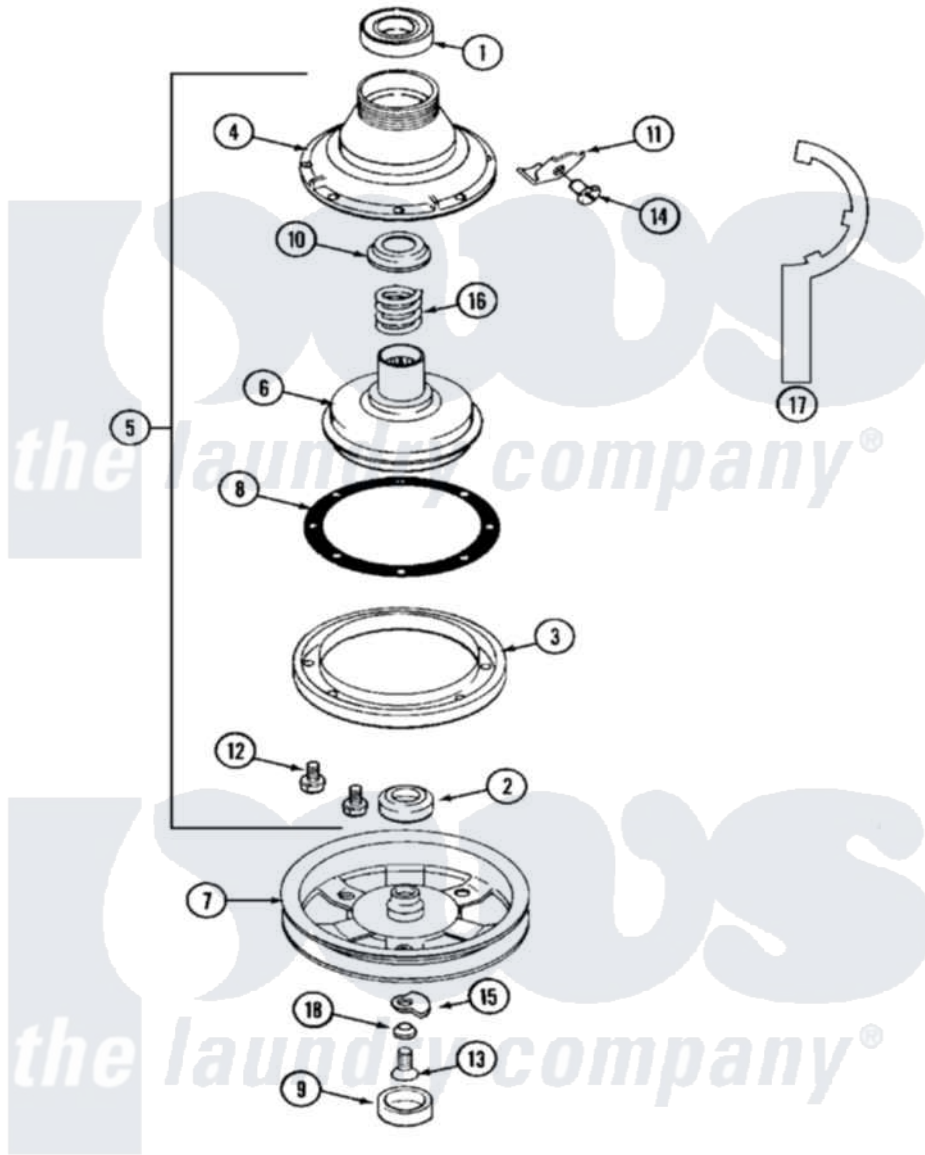

Maytag MAT10PSAAL 07 - CLUTCH, BRAKE & BELTS

Maytag Commercial Maytag MAT10PSAAL Washer Parts Parts Diagram 07 - CLUTCH, BRAKE & BELTS
 Click on the part number to view part

Item	Original Part Number	Replaced By	Status	Part Description
001	Y200720	22003441		Bearing, Rear
002	200835			Bearing, Brake Rotor
003	211043	6-2011900		Brake Asse
004	211045	6-2011900		Brake Asse
005	201190	6-2011900		Brake Asse
006	201126	6-2011900		Brake Asse
007	211059	6-2301530		Pulley
008	211042	6-2011900		Brake Asse
009	NLA		Not Available	CAP, OIL RETAINER
010	211039	6-2011900		Brake Asse
011	213325			Clip, Retaining
012	211000			SCREW, BRAKE DRUM (HEX HEAD)
013	211375	681582		Screw
014	213326			Bolt, Sems Retaining Clip
015	211089			Lug, Stop Pulley
016	211041	6-2011900		Brake Asse

017 [Y038315](#)

[038315](#)

Tool

018 211090

[22003555](#)

Washer, Stop Lug