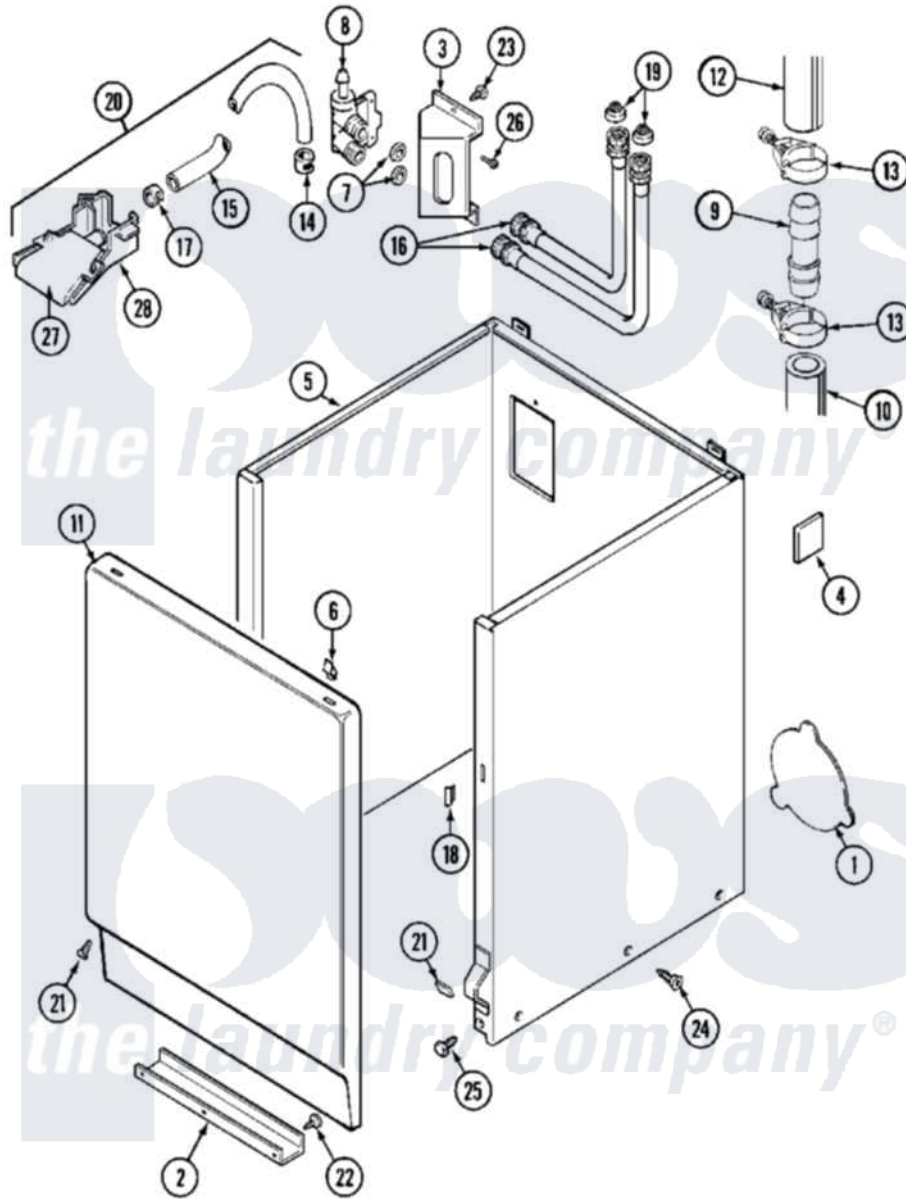

Maytag MAT10PSAGL 03 - CABINET

Maytag [Commercial Maytag MAT10PSAGL Washer Parts](#) Parts Diagram 03 - CABINET
 Click on the part number to view part

Item	Original Part Number	Replaced By	Status	Part Description
001	211294	90767		Screw, 8A X 3/8 HeX Washer Head Tapping
"	212985	22002924		Plate, Access
"	NLA		Not Available	PLATE, ACCESS
002	213846			Guard, Belt
003	214812	22002361		Bracket, Water Valve
004	215058			Pad, Cabinet Bumper
005	NLA		Not Available	CABINET (WHT)
006	212982	22001650		Fastener, Spring
007	Y013783			Washer, Inlet Hose
008	205161	489503		Clamp
"	214337	96160		Screen
"	22001275			Valve, Water
"	22001604			Valve, Water 120V 60Hz
009	211111	16272		Connector, Straight
010	214768	211704		Hose, Drain
011	216078		Not Available	PANEL, FRONT (WHT)

"	216078L		Not Available	PANEL, FRONT (ALM) SUB
012	215057	211704		Hose, Drain
013	200461	285655		Clamp, Hose
014	216169	596669		Clamp, Manifold
015	22001190			Hose, Injector
"	22001608	22001954		Injector Hose And Clamp Kit
"	22001900			Preventer, Back Flow
016	205828	202860		Inlet Hose Assembly
"	208100	76313		Hosefill
017	216170	489503		Clamp
018	214376	22002331		Spacer, Front Panel
019	200961	12001413		Strainer And Washer Kit
020	22001304			Water Injector Assembly
021	204439			Screw And Fstner Assembly
022	211294	90767		Screw, 8A X 3/8 HeX Washer Head Tapping
023	212276	W10116760		Screw
024	213007			Xfor Cabinet See Cabinet, Back
025	213121	3400111		Screw, 12-14 X 5/8
"	213122	27001200		Screw
026	Y313561			Screw----NA
027	22001187			Injector
028	22001186			Injector