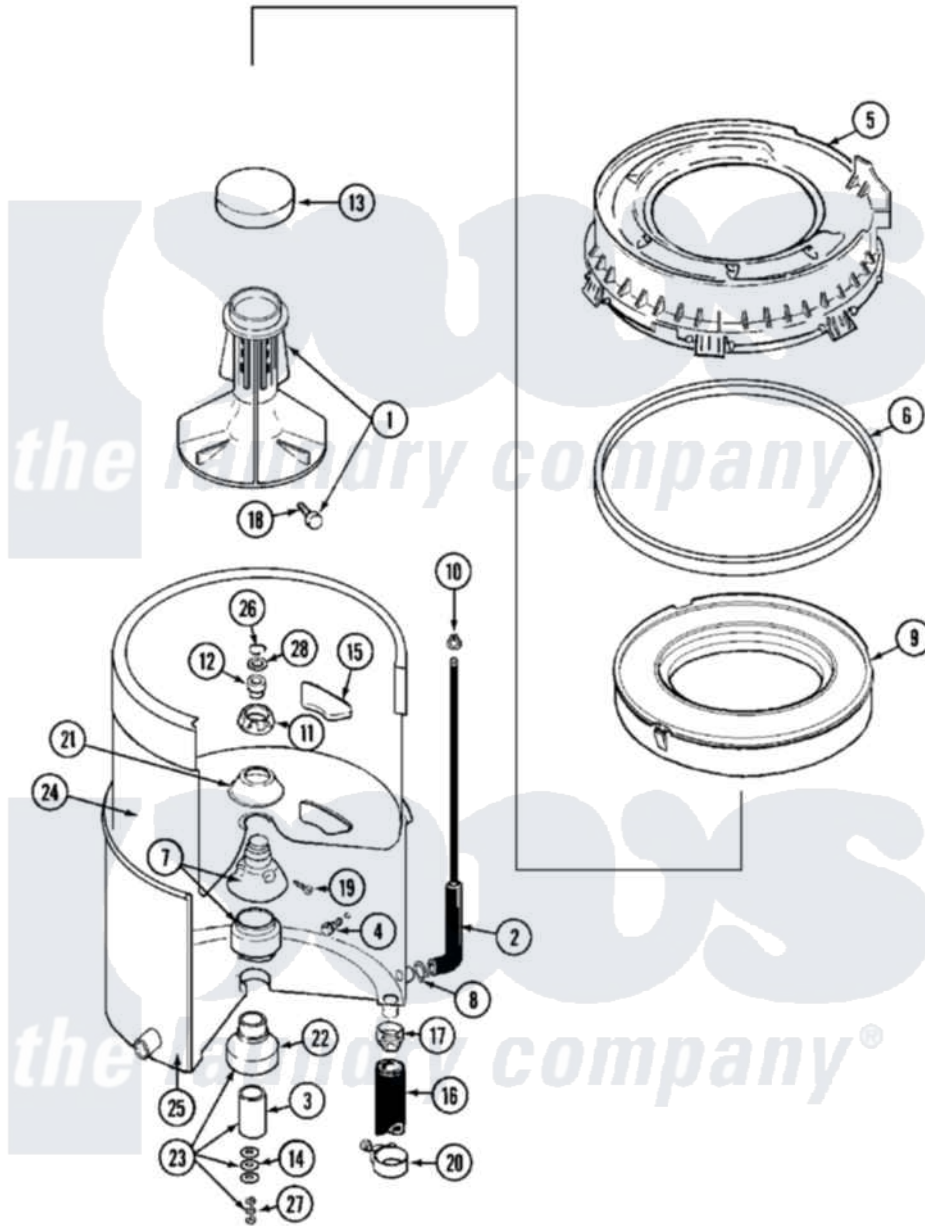

Maytag MAT10PSAGL 04 - TUB

Maytag [Commercial Maytag MAT10PSAGL Washer Parts](#) Parts Diagram 04 - TUB
 Click on the part number to view part

Item	Original Part Number	Replaced By	Status	Part Description
001	208543			Agitator
002	212942	22001619		Tube, Water Level Switch
003	211130			Bearing Liner, Tub Bearing
004	200744	W10175939		Bolt
"	205254	W10175938		Bolt
005	22001299			Tub Cover And Gasket Assembly
"	22001606	12001270		Kit, Injector Acc.
006	Y22001201	22001007		Gasket, Cover To Tub
007	204012	6-2095720		Mounting S
008	211641			Clamp, 1-1/16"
009	22001142			Ring, Balance
010	410296	596669		Clamp, Manifold
011	211047	6-2110472		Nut- Clamp
012	Y0A4298	6-0A57420		Seal- Agitator
013	215532			Cap, Agitator
014	211100			Washer, Outer Tub

015	215980		Plug, Filter Hole
016	Y212989		Hose, Outer Tub To Pump
017	201011	285655	Clamp, Hose
018	206478	Not Available	SCREW & WASHER FOR AGITATOR
019	211618	22001423	Set Screw, Mounting Stem
020	202574	3367052	Clamp, Hose
021	211210		Washer, Clamping Nut
022	200824	6-2040130	Tub Bearin
023	204013	6-2040130	Tub Bearin
024	22001141	Y2201881	Tub, Inner Short White SP
025	22001115	22003312	Tub, Outer
026	Y015667		Retaining Ring
027	Y054867		Washer, Lock
028	Y015666		Washer, Retaining -