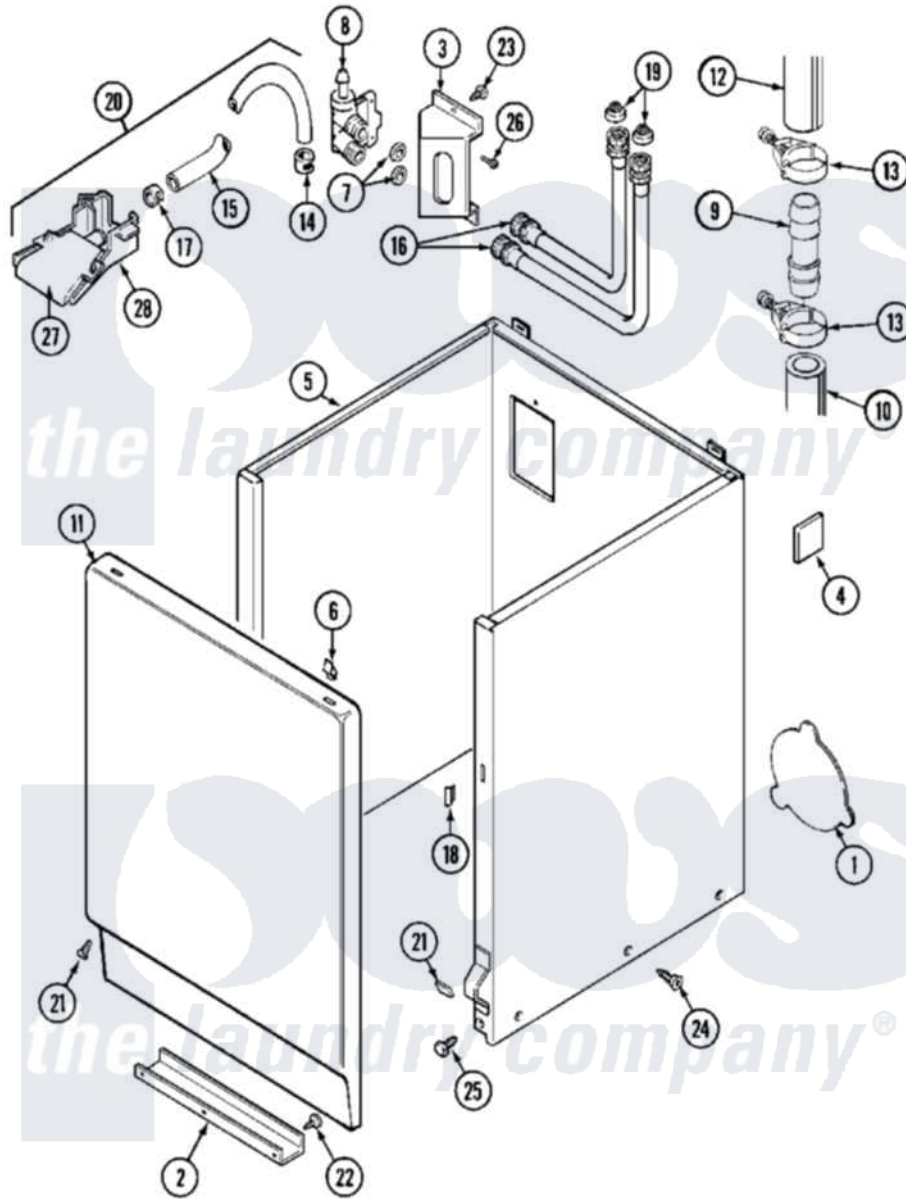

# Maytag MAT10PSAGW 03 - CABINET

Maytag [Commercial Maytag MAT10PSAGW Washer Parts](#) Parts Diagram 03 - CABINET  
 Click on the part number to view part

Item	Original Part Number	Replaced By	Status	Part Description
001	<a href="#">211294</a>	<a href="#">90767</a>		Screw, 8A X 3/8 HeX Washer Head Tapping
"	212985	<a href="#">22002924</a>		Plate, Access
"	NLA		Not Available	PLATE, ACCESS
002	<a href="#">213846</a>			Guard, Belt
003	214812	<a href="#">22002361</a>		Bracket, Water Valve
004	<a href="#">215058</a>			Pad, Cabinet Bumper
005	NLA		Not Available	CABINET (WHT)
006	212982	<a href="#">22001650</a>		Fastener, Spring
007	<a href="#">Y013783</a>			Washer, Inlet Hose
008	205161	<a href="#">489503</a>		Clamp
"	214337	<a href="#">96160</a>		Screen
"	<a href="#">22001275</a>			Valve, Water
"	<a href="#">22001604</a>			Valve, Water 120V 60Hz
009	<a href="#">211111</a>	<a href="#">16272</a>		Connector, Straight
010	<a href="#">214768</a>	<a href="#">211704</a>		Hose, Drain
011	216078		Not Available	PANEL, FRONT (WHT)