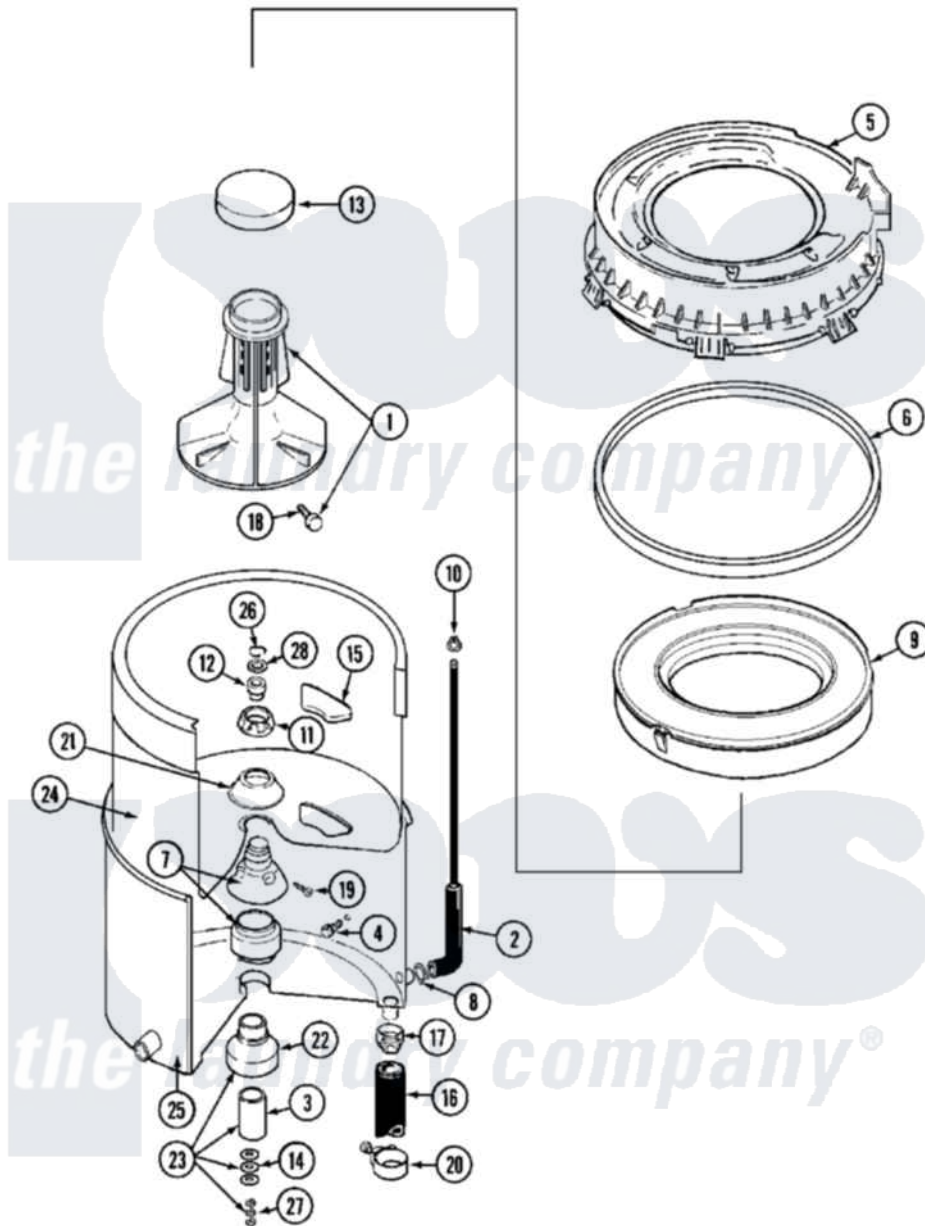

Maytag MAT10PSAGW 04 - TUB

Maytag [Commercial Maytag MAT10PSAGW Washer Parts](#) Parts Diagram 04 - TUB
 Click on the part number to view part

Item	Original Part Number	Replaced By	Status	Part Description
001	208543			Agitator
002	212942	22001619		Tube, Water Level Switch
003	211130			Bearing Liner, Tub Bearing
004	200744	W10175939		Bolt
"	205254	W10175938		Bolt
005	22001299			Tub Cover And Gasket Assembly
"	22001606	12001270		Kit, Injector Acc.
006	Y22001201	22001007		Gasket, Cover To Tub
007	204012	6-2095720		Mounting S
008	211641			Clamp, 1-1/16"
009	22001142			Ring, Balance
010	410296	596669		Clamp, Manifold
011	211047	6-2110472		Nut- Clamp
012	Y0A4298	6-0A57420		Seal- Agitator
013	215532			Cap, Agitator
014	211100			Washer, Outer Tub

015	215980		Plug, Filter Hole
016	Y212989		Hose, Outer Tub To Pump
017	201011	285655	Clamp, Hose
018	206478	Not Available	SCREW & WASHER FOR AGITATOR
019	211618	22001423	Set Screw, Mounting Stem
020	202574	3367052	Clamp, Hose
021	211210		Washer, Clamping Nut
022	200824	6-2040130	Tub Bearin
023	204013	6-2040130	Tub Bearin
024	22001141	Y2201881	Tub, Inner Short White SP
025	22001115	22003312	Tub, Outer
026	Y015667		Retaining Ring
027	Y054867		Washer, Lock
028	Y015666		Washer, Retaining -