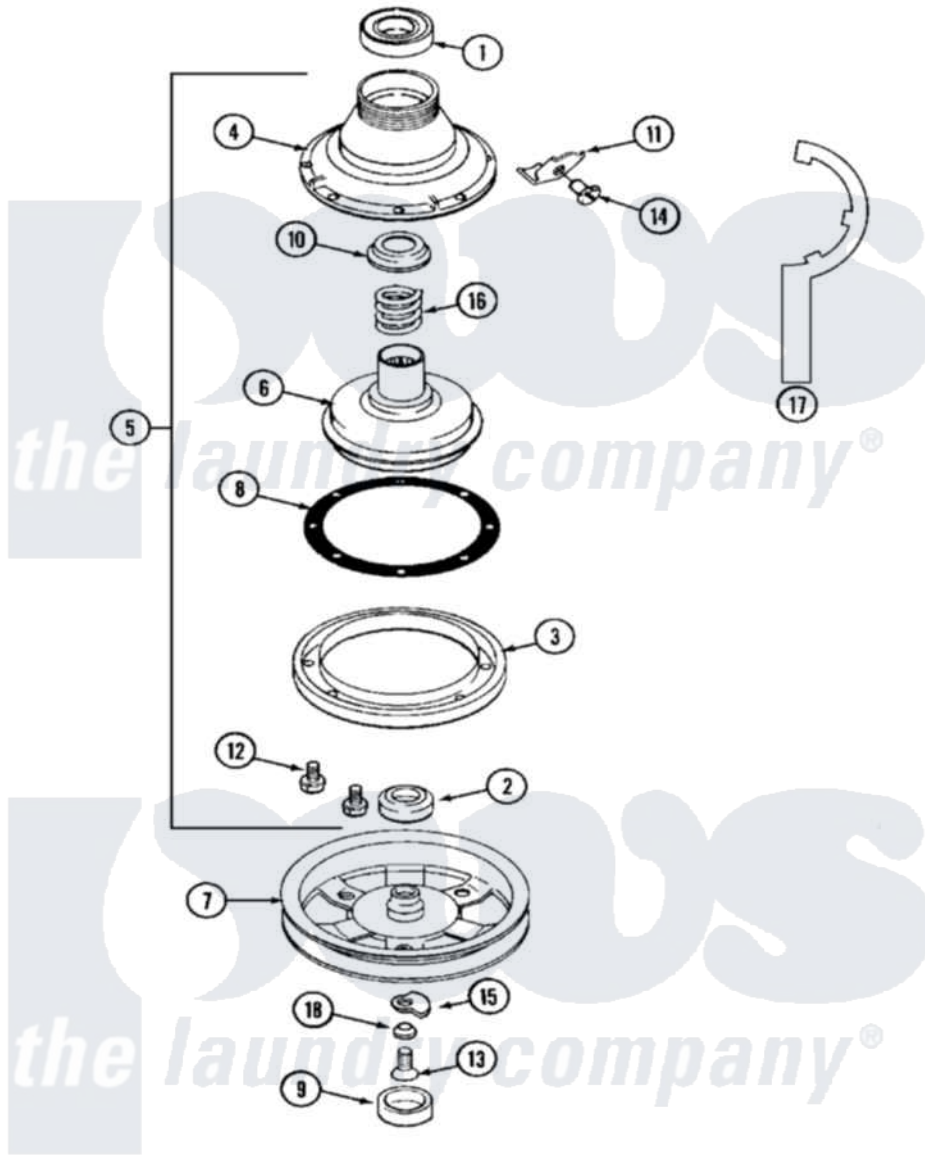

Maytag MAT10PSAGW 07 - CLUTCH, BRAKE & BELTS

Maytag Commercial Maytag MAT10PSAGW Washer Parts Parts Diagram 07 - CLUTCH, BRAKE & BELTS
 Click on the part number to view part

Item	Original Part Number	Replaced By	Status	Part Description
001	Y200720	22003441		Bearing, Rear
002	200835			Bearing, Brake Rotor
003	211043	6-2011900		Brake Asse
004	211045	6-2011900		Brake Asse
005	201190	6-2011900		Brake Asse
006	201126	6-2011900		Brake Asse
007	211059	6-2301530		Pulley
008	211042	6-2011900		Brake Asse
009	NLA		Not Available	CAP, OIL RETAINER
010	211039	6-2011900		Brake Asse
011	213325			Clip, Retaining
012	211000			SCREW, BRAKE DRUM (HEX HEAD)
013	211375	681582		Screw
014	213326			Bolt, Sems Retaining Clip
015	211089			Lug, Stop Pulley
016	211041	6-2011900		Brake Asse

017 [Y038315](#)

[038315](#)

Tool

018 211090

[22003555](#)

Washer, Stop Lug